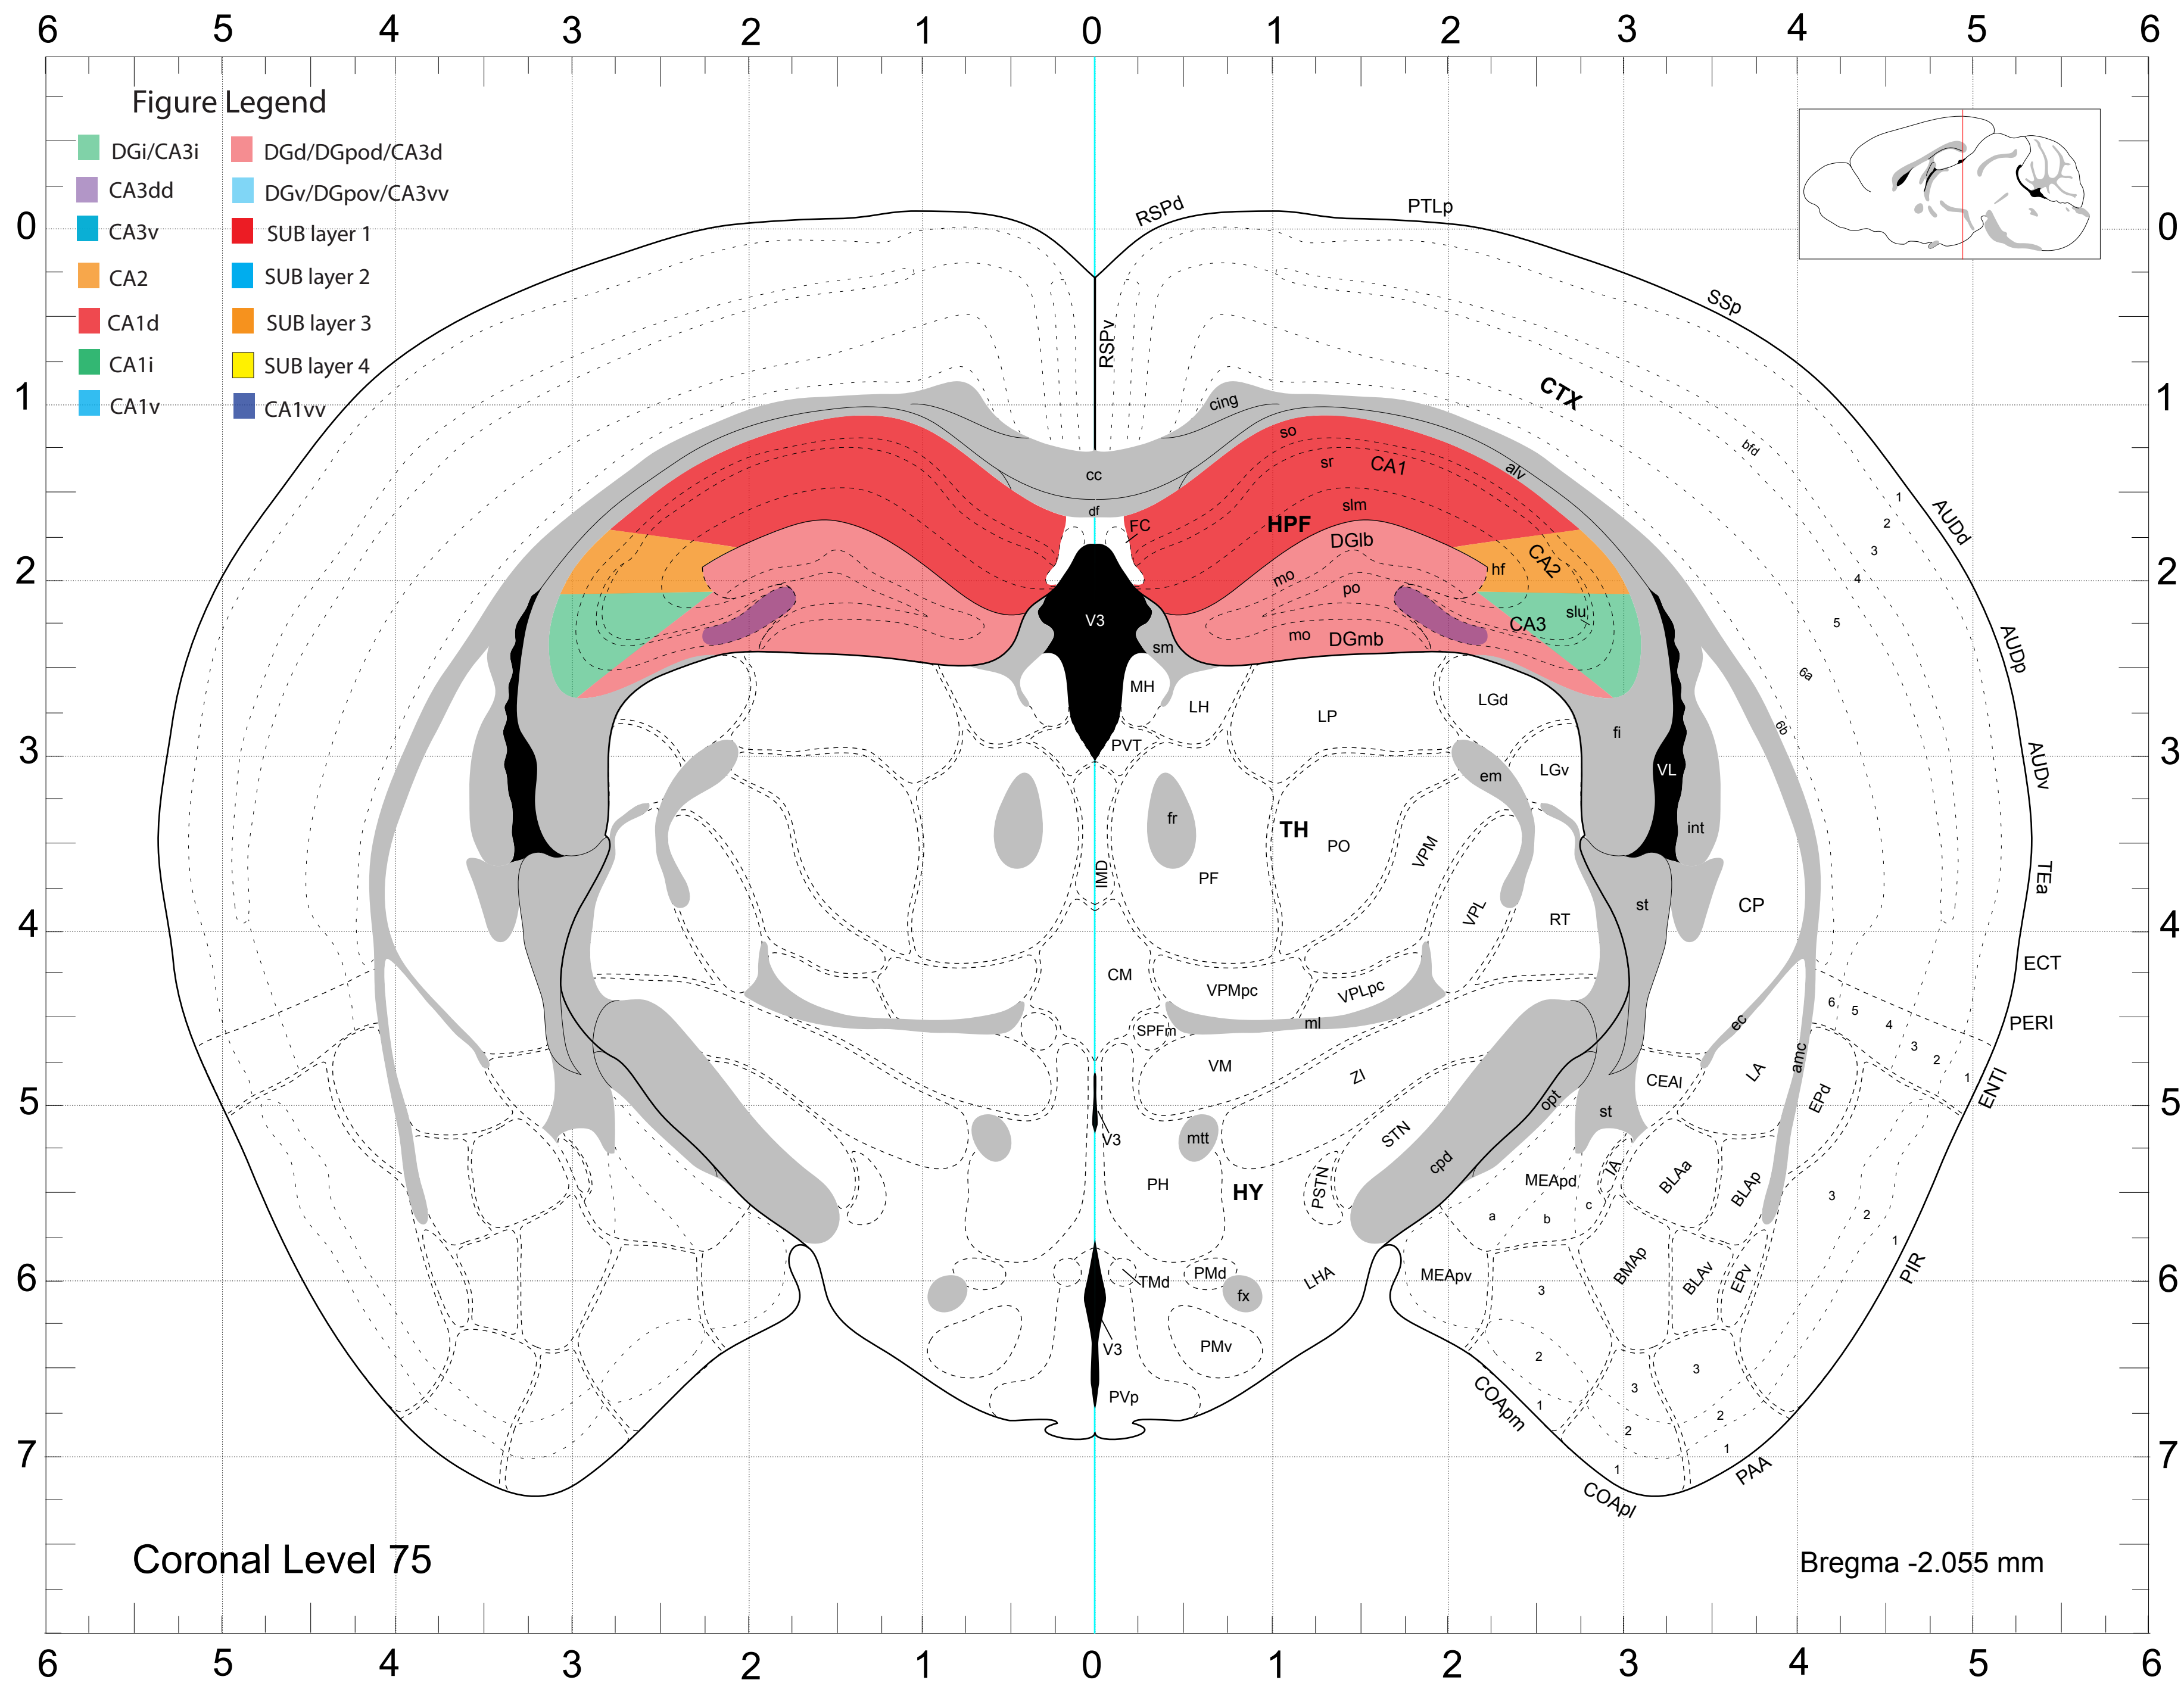

Coronal Level 68

Bregma -1.355 mm

Coronal Level 72

Bregma -1.755 mm

Figure Legend

- DGi/CA3i
- CA3dd
- CA3v
- CA2
- CA1d
- CA1i
- CA1v
- DGd/DGpod/CA3d
- DGv/DGpov/CA3vv
- SUB layer 1
- SUB layer 2
- SUB layer 3
- SUB layer 4
- CA1vv

Coronal Level 80

Bregma -2.555 mm

Figure Legend

- | | |
|---|--|
| ■ DGi/CA3i | ■ DGd/DGpod/CA3d |
| ■ CA3dd | ■ DGv/DGpov/CA3vv |
| ■ CA3v | ■ SUB layer 1 |
| ■ CA2 | ■ SUB layer 2 |
| ■ CA1d | ■ SUB layer 3 |
| ■ CA1i | ■ SUB layer 4 |
| ■ CA1v | ■ CA1vv |

Coronal Level 95

Bregma -4.155 mm

Coronal Level 96

Bregma -4.28 mm