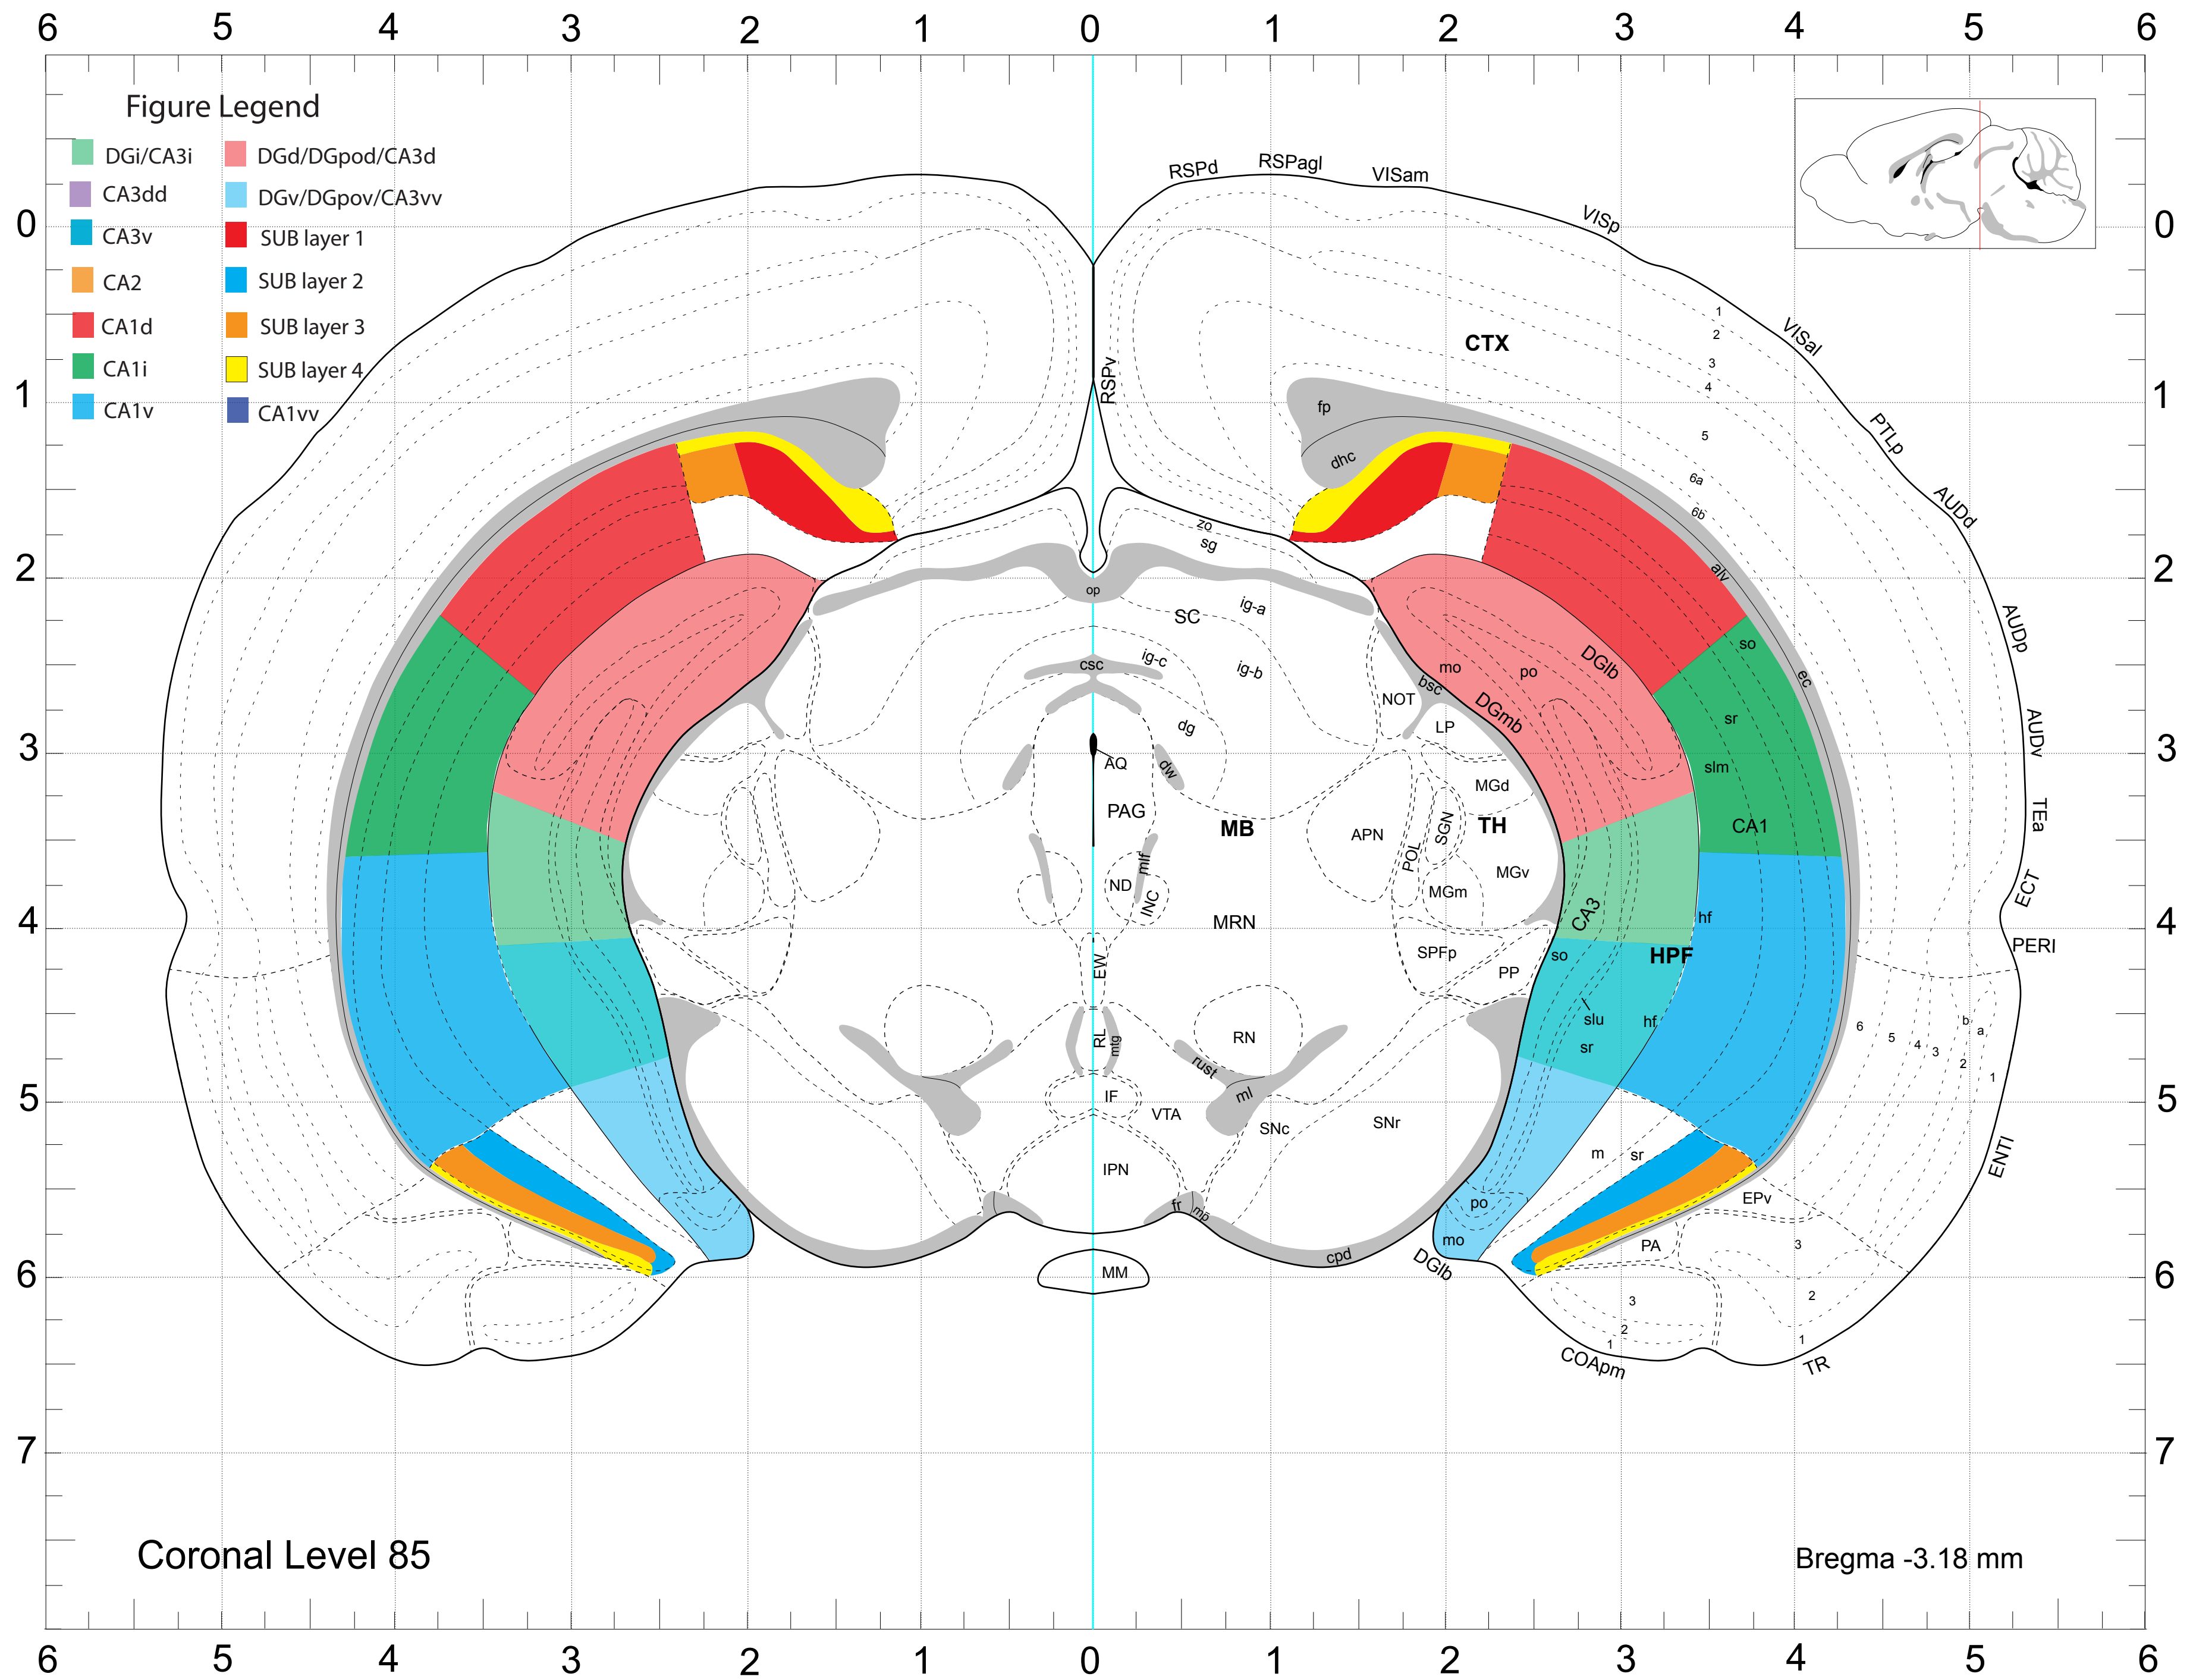

Coronal Level 68

Bregma -1.355 mm

Coronal Level 72

Bregma -1.755 mm

Figure Legend

- DGi/CA3i
- CA3dd
- CA3v
- CA2
- CA1d
- CA1i
- CA1v
- DGd/DGpod/CA3d
- DGv/DGpov/CA3vv
- SUB layer 1
- SUB layer 2
- SUB layer 3
- SUB layer 4
- CA1vv

Coronal Level 80

Bregma -2.555 mm

Figure Legend

- | | |
|---|--|
| ■ DGi/CA3i | ■ DGd/DGpod/CA3d |
| ■ CA3dd | ■ DGv/DGpov/CA3vv |
| ■ CA3v | ■ SUB layer 1 |
| ■ CA2 | ■ SUB layer 2 |
| ■ CA1d | ■ SUB layer 3 |
| ■ CA1i | ■ SUB layer 4 |
| ■ CA1v | ■ CA1vv |

Coronal Level 95

Bregma -4.155 mm

Coronal Level 96

Bregma -4.28 mm