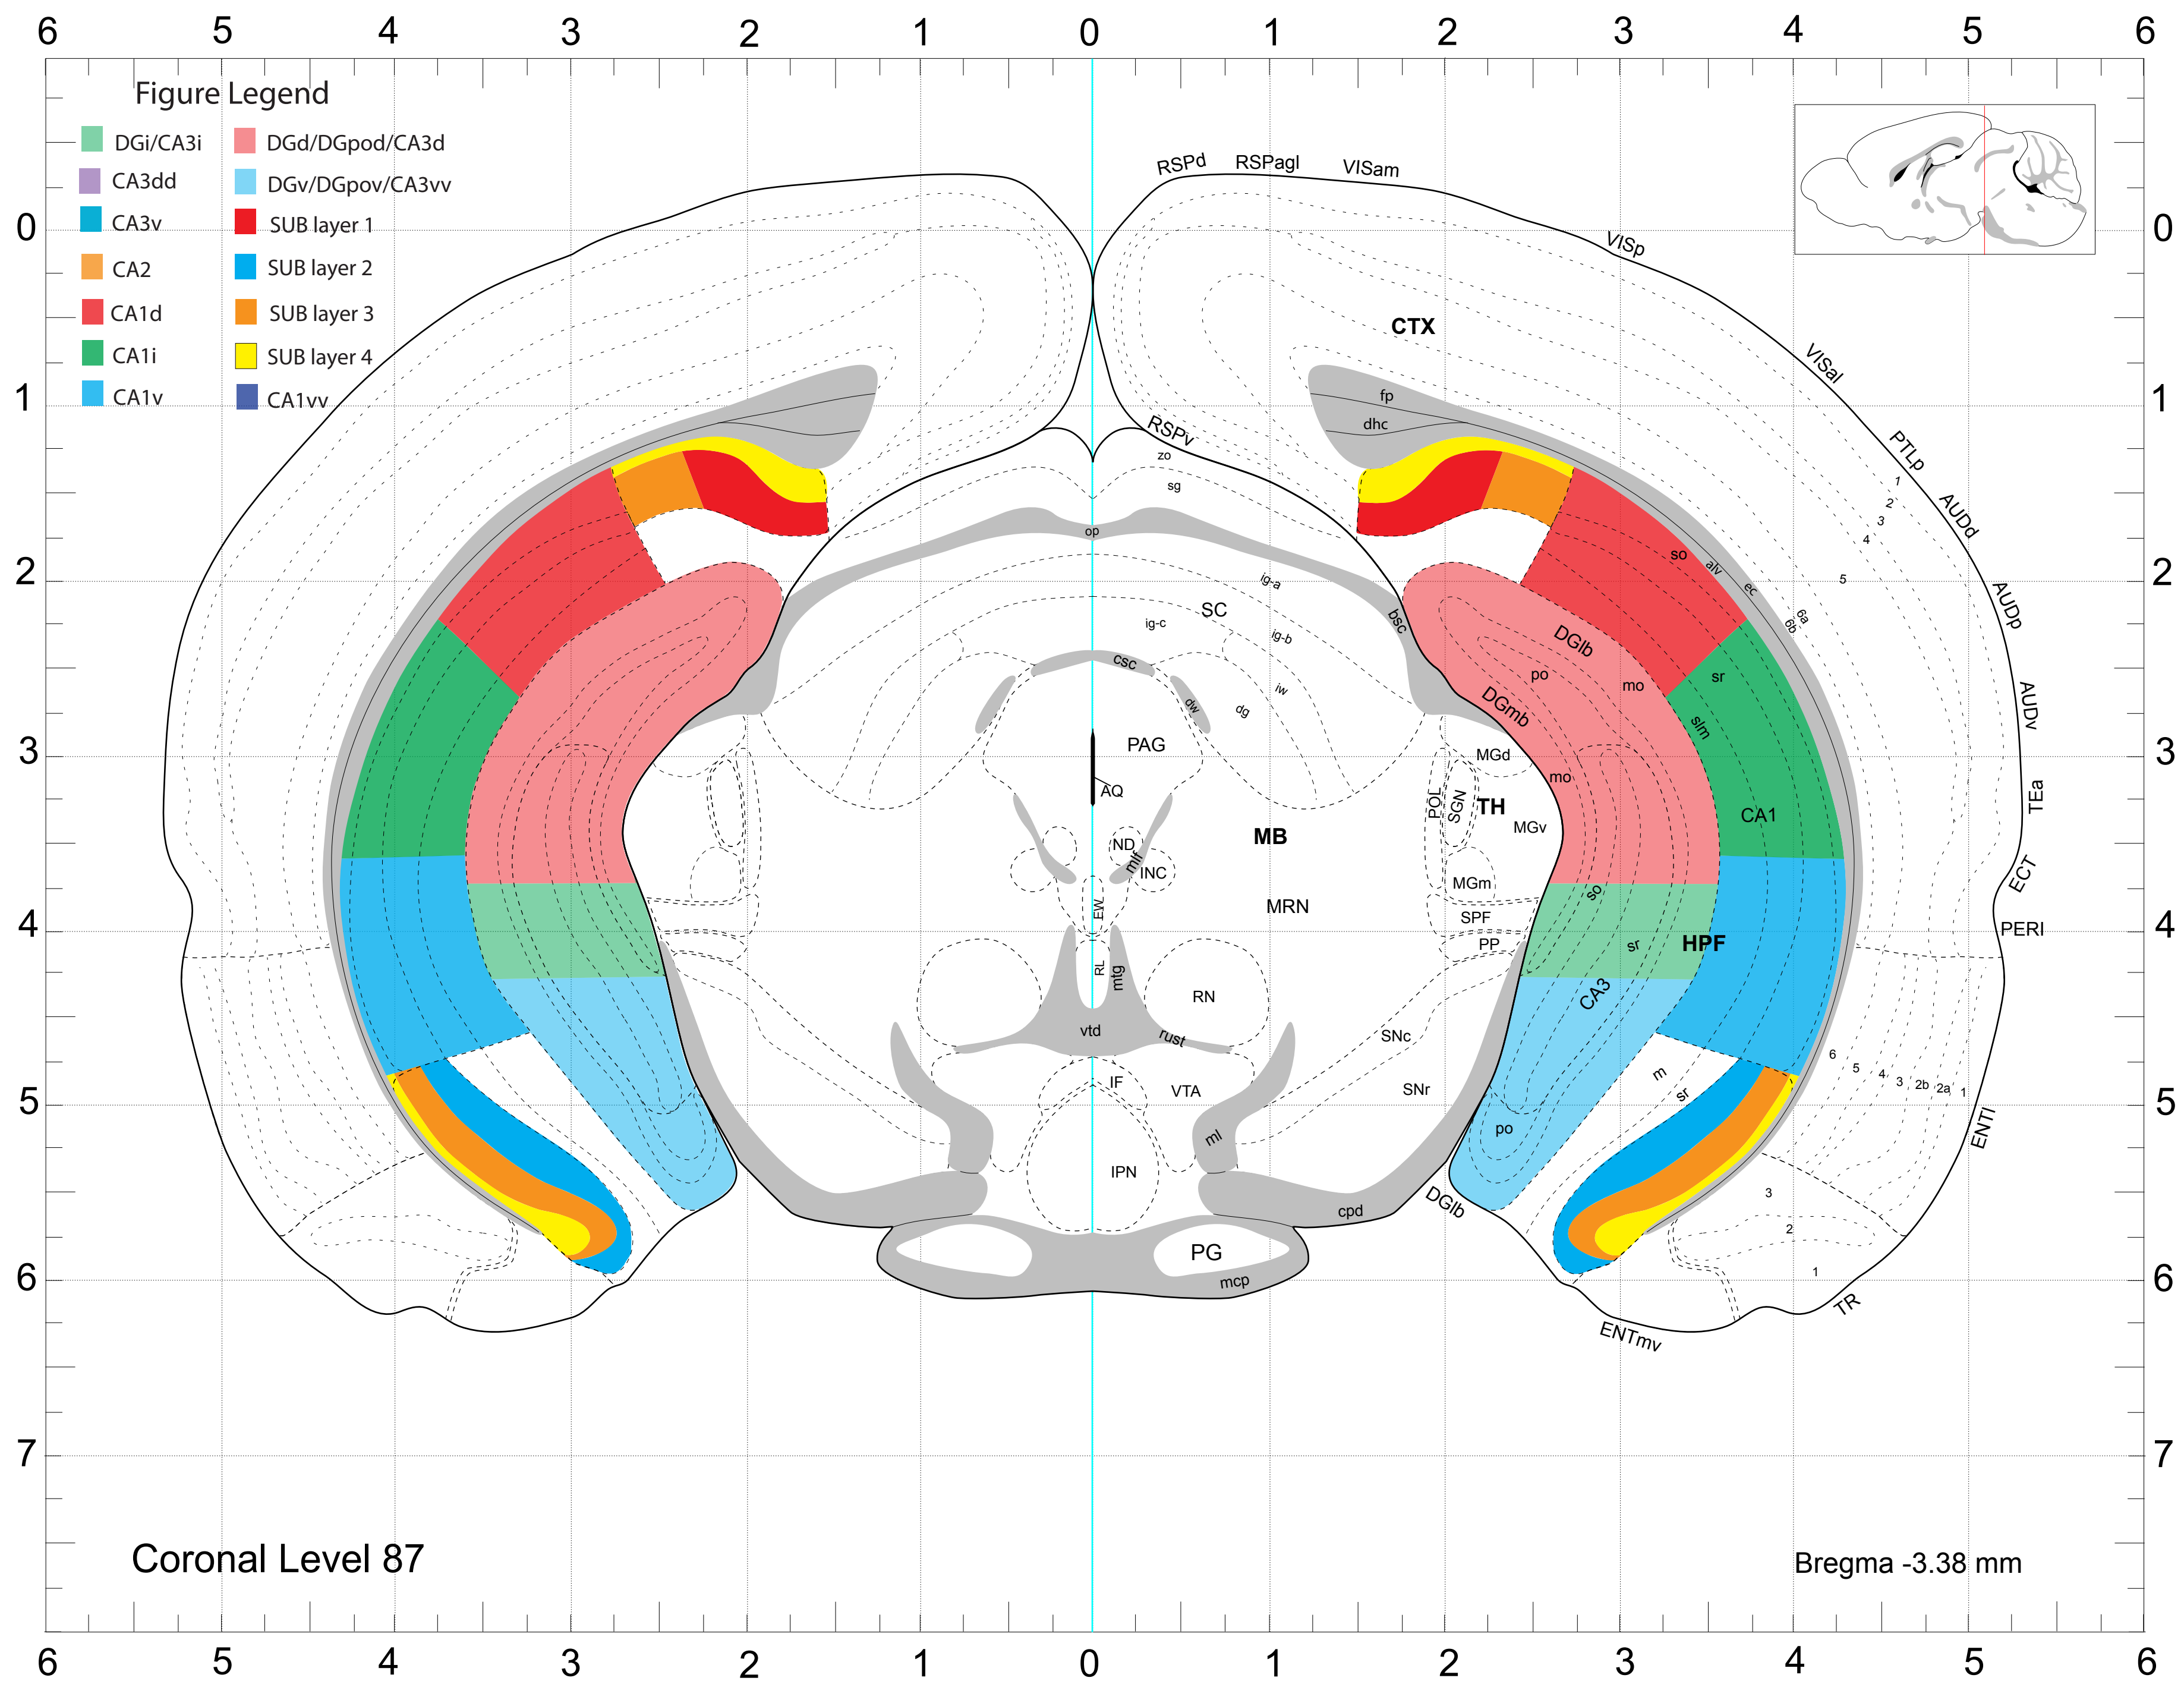

Coronal Level 68

Bregma -1.355 mm

Coronal Level 72

Bregma -1.755 mm

Figure Legend

- DGi/CA3i
- CA3dd
- CA3v
- CA2
- CA1d
- CA1i
- CA1v
- DGd/DGpod/CA3d
- DGv/DGpov/CA3vv
- SUB layer 1
- SUB layer 2
- SUB layer 3
- SUB layer 4
- CA1vv

Coronal Level 80

Bregma -2.555 mm

Figure Legend

- | | |
|---|--|
| ■ DGi/CA3i | ■ DGd/DGpod/CA3d |
| ■ CA3dd | ■ DGv/DGpov/CA3vv |
| ■ CA3v | ■ SUB layer 1 |
| ■ CA2 | ■ SUB layer 2 |
| ■ CA1d | ■ SUB layer 3 |
| ■ CA1i | ■ SUB layer 4 |
| ■ CA1v | ■ CA1vv |

Coronal Level 95

Bregma -4.155 mm

Coronal Level 96

Bregma -4.28 mm