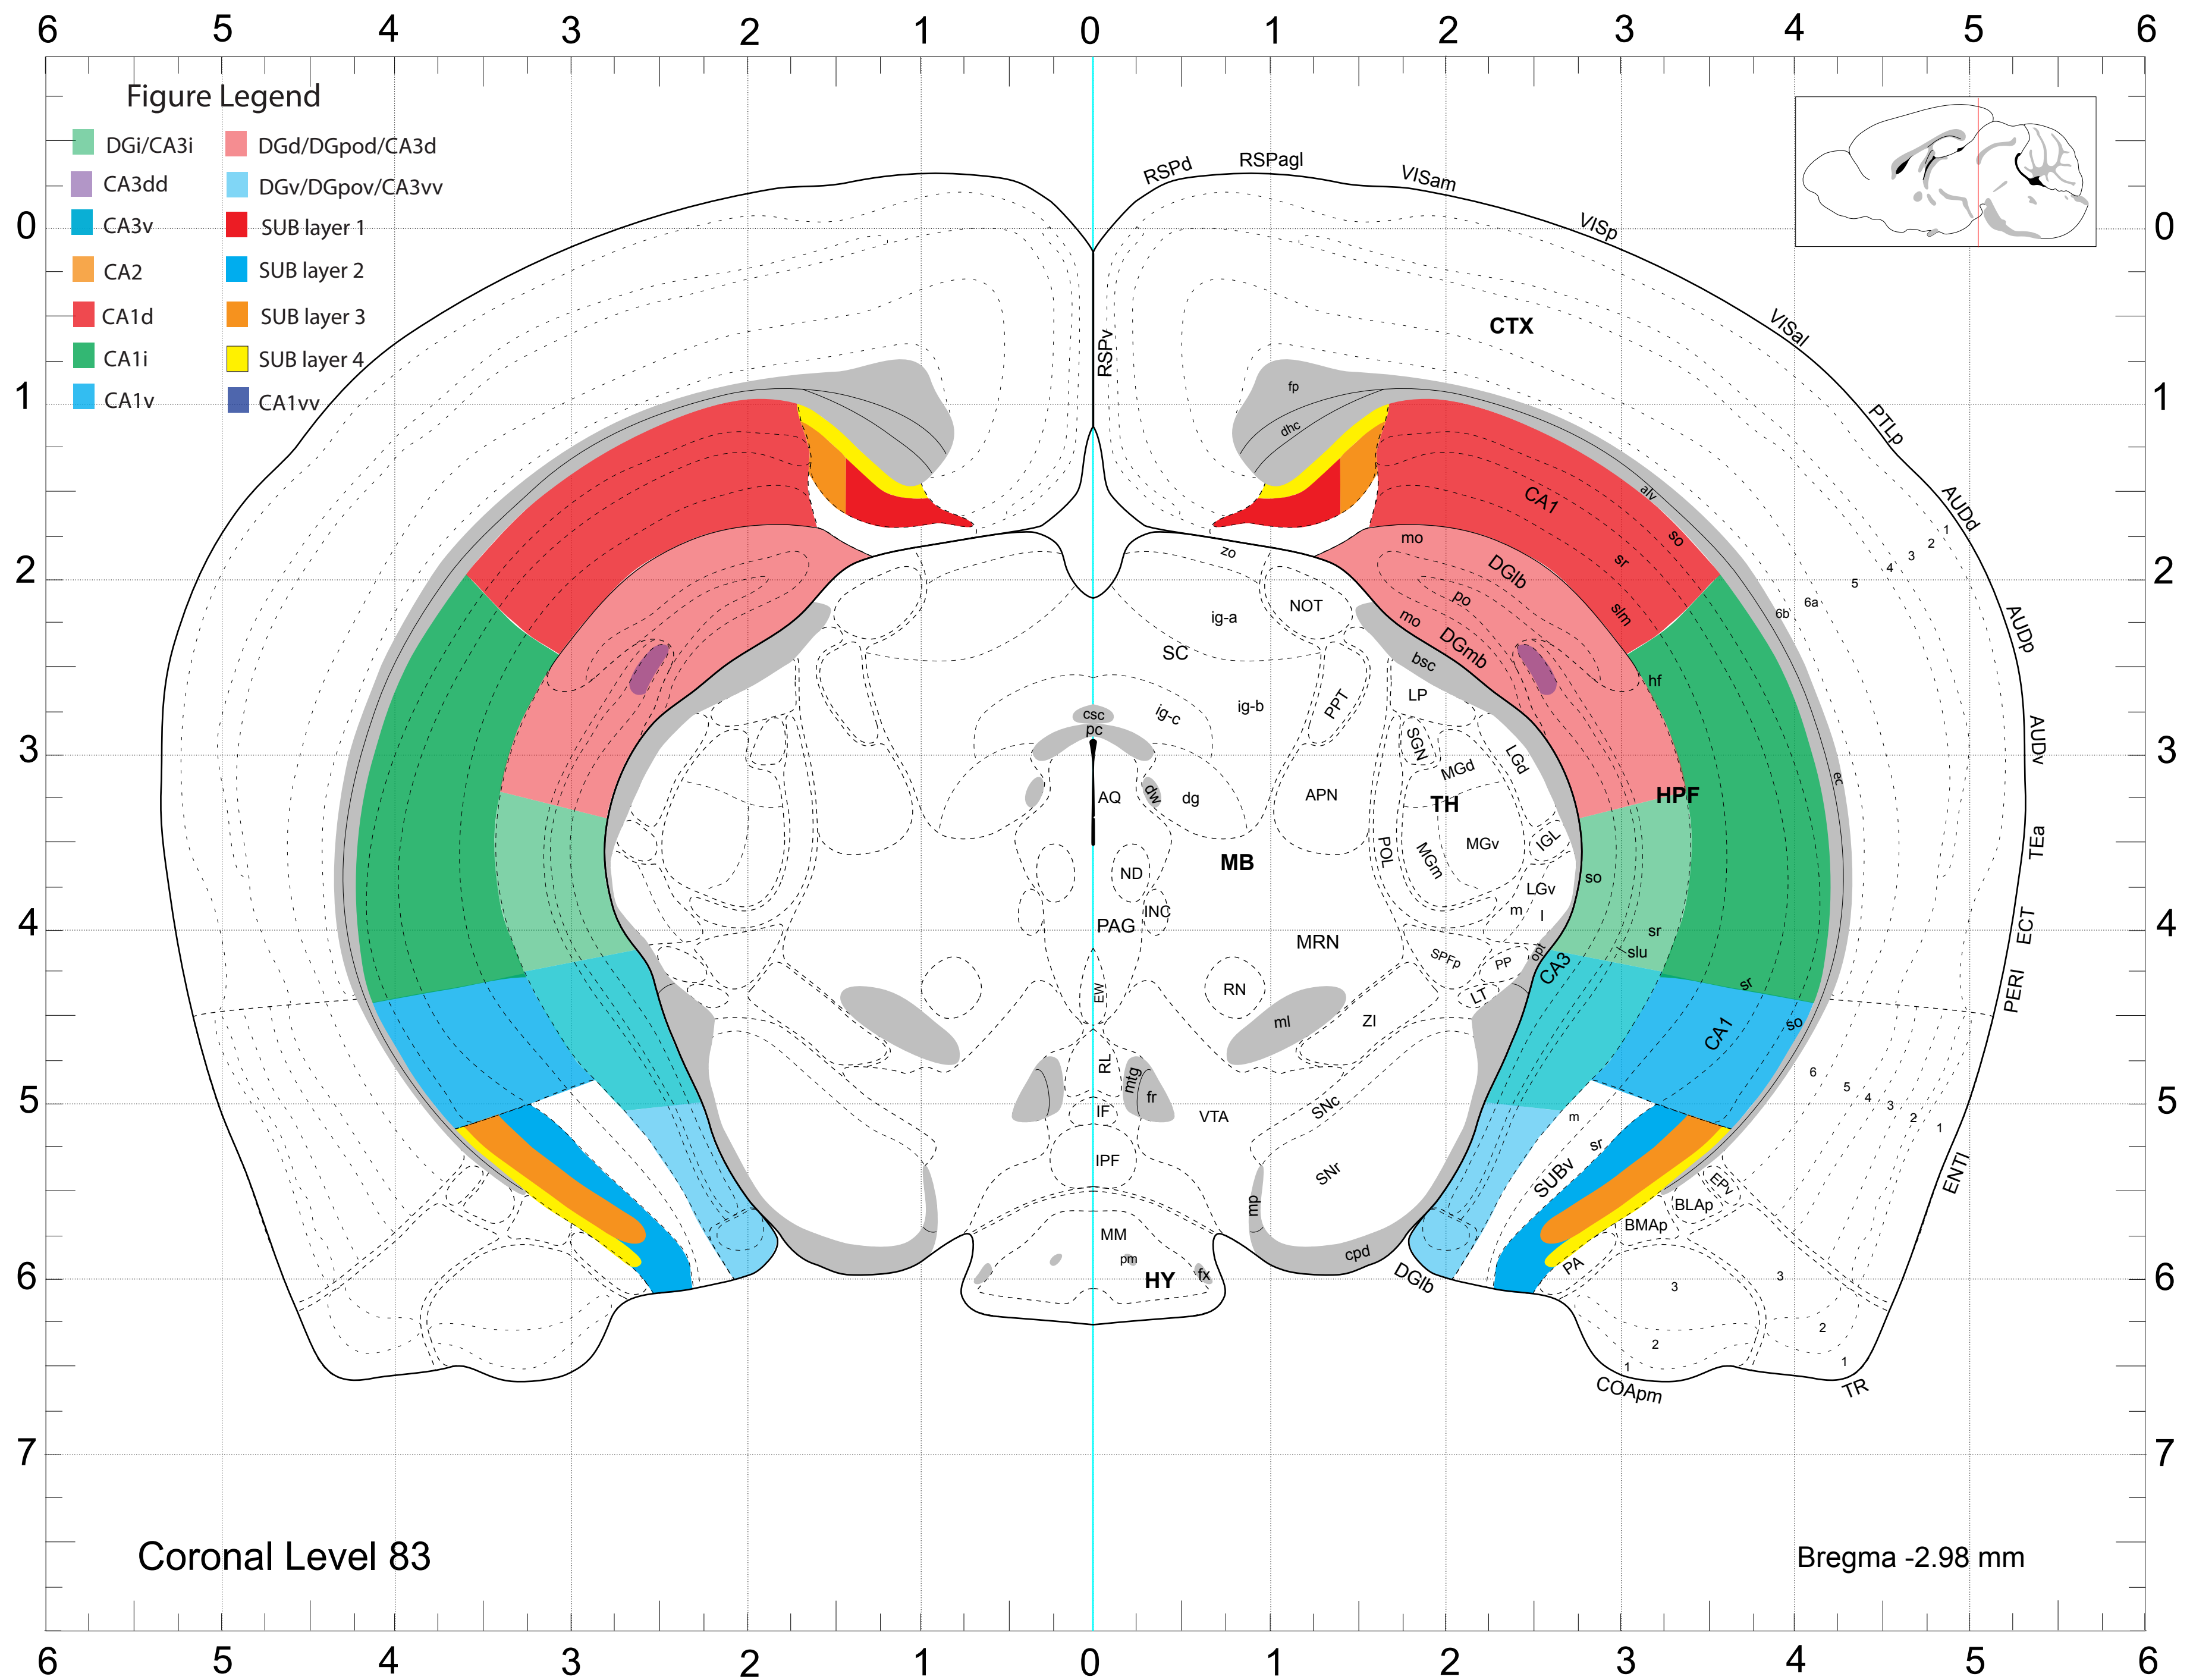

Coronal Level 68

Bregma -1.355 mm

Coronal Level 72

Bregma -1.755 mm

Figure Legend

- DGi/CA3i
- CA3dd
- CA3v
- CA2
- CA1d
- CA1i
- CA1v
- DGd/DGpod/CA3d
- DGv/DGpov/CA3vv
- SUB layer 1
- SUB layer 2
- SUB layer 3
- SUB layer 4
- CA1vv

Coronal Level 80

Bregma -2.555 mm

Figure Legend

- | | |
|---|--|
| ■ DGi/CA3i | ■ DGd/DGpod/CA3d |
| ■ CA3dd | ■ DGv/DGpov/CA3vv |
| ■ CA3v | ■ SUB layer 1 |
| ■ CA2 | ■ SUB layer 2 |
| ■ CA1d | ■ SUB layer 3 |
| ■ CA1i | ■ SUB layer 4 |
| ■ CA1v | ■ CA1vv |

Coronal Level 95

Bregma -4.155 mm

Coronal Level 96

Bregma -4.28 mm