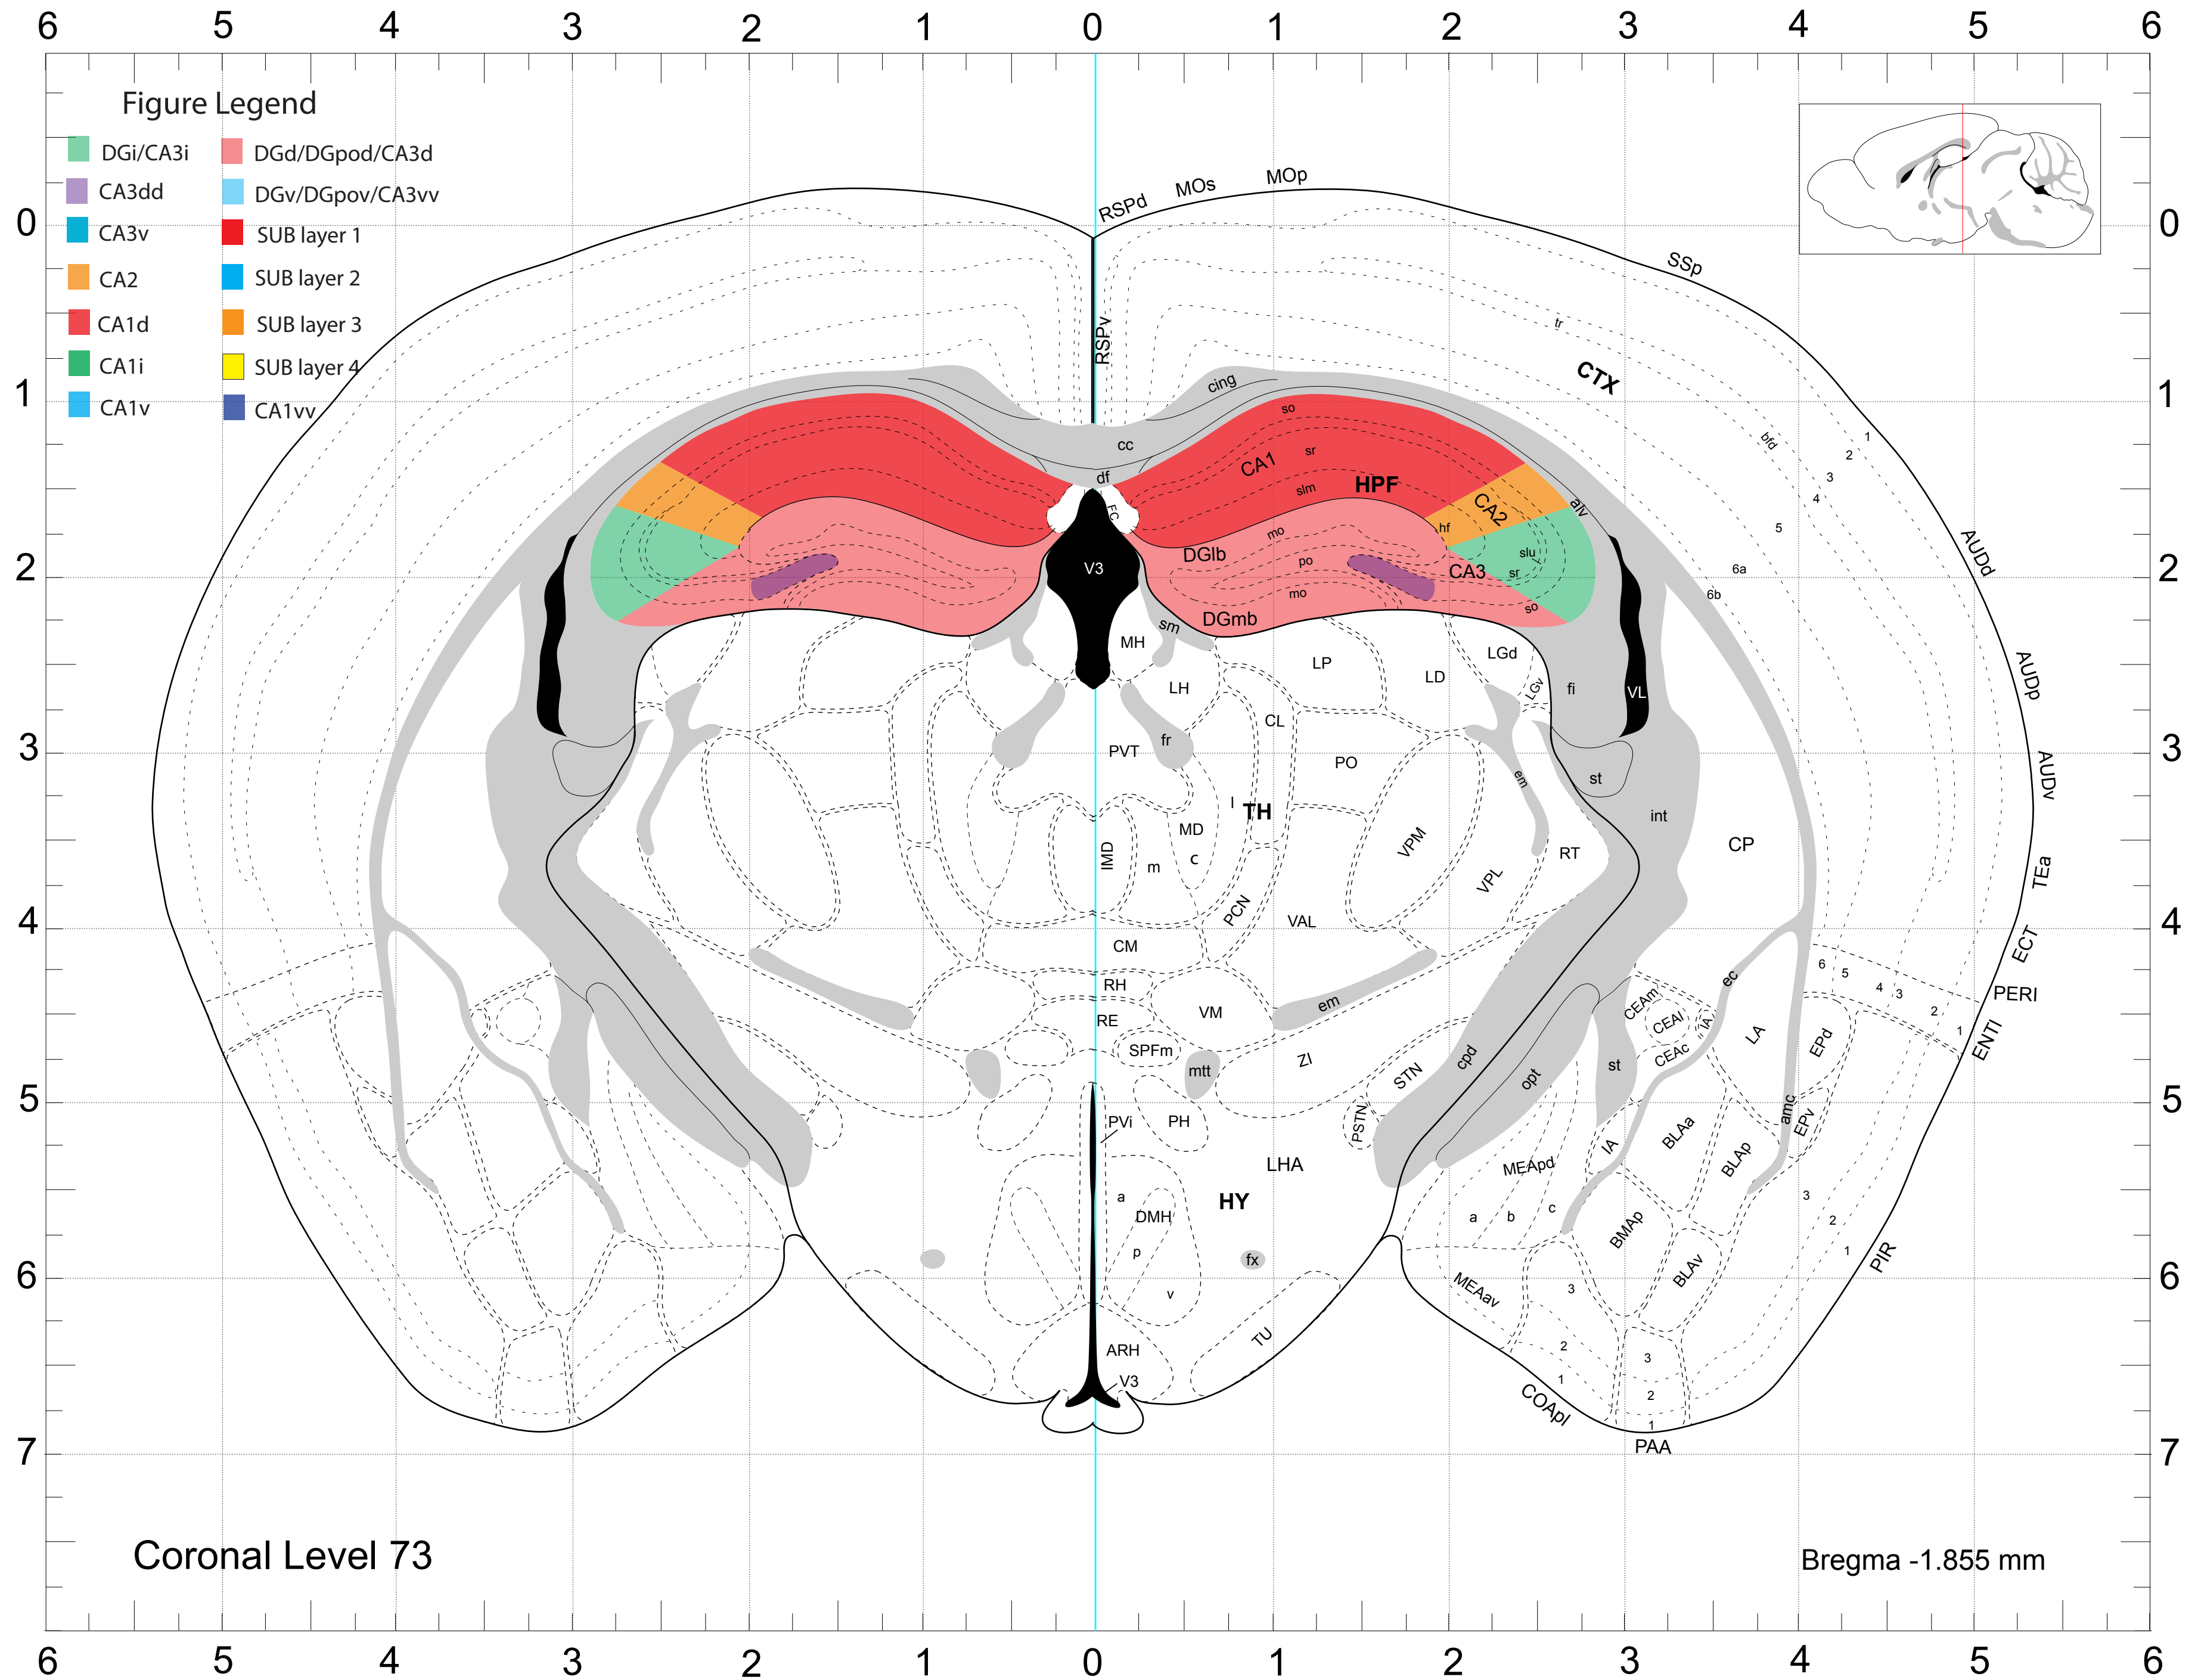

Coronal Level 68

Bregma -1.355 mm

Coronal Level 72

Bregma -1.755 mm

Figure Legend

- DGi/CA3i
- CA3dd
- CA3v
- CA2
- CA1d
- CA1i
- CA1v
- DGd/DGpod/CA3d
- DGv/DGpov/CA3vv
- SUB layer 1
- SUB layer 2
- SUB layer 3
- SUB layer 4
- CA1vv

Coronal Level 80

Bregma -2.555 mm

Figure Legend

- | | |
|---|--|
| ■ DGi/CA3i | ■ DGd/DGpod/CA3d |
| ■ CA3dd | ■ DGv/DGpov/CA3vv |
| ■ CA3v | ■ SUB layer 1 |
| ■ CA2 | ■ SUB layer 2 |
| ■ CA1d | ■ SUB layer 3 |
| ■ CA1i | ■ SUB layer 4 |
| ■ CA1v | ■ CA1vv |

Coronal Level 95

Bregma -4.155 mm

Coronal Level 96

Bregma -4.28 mm