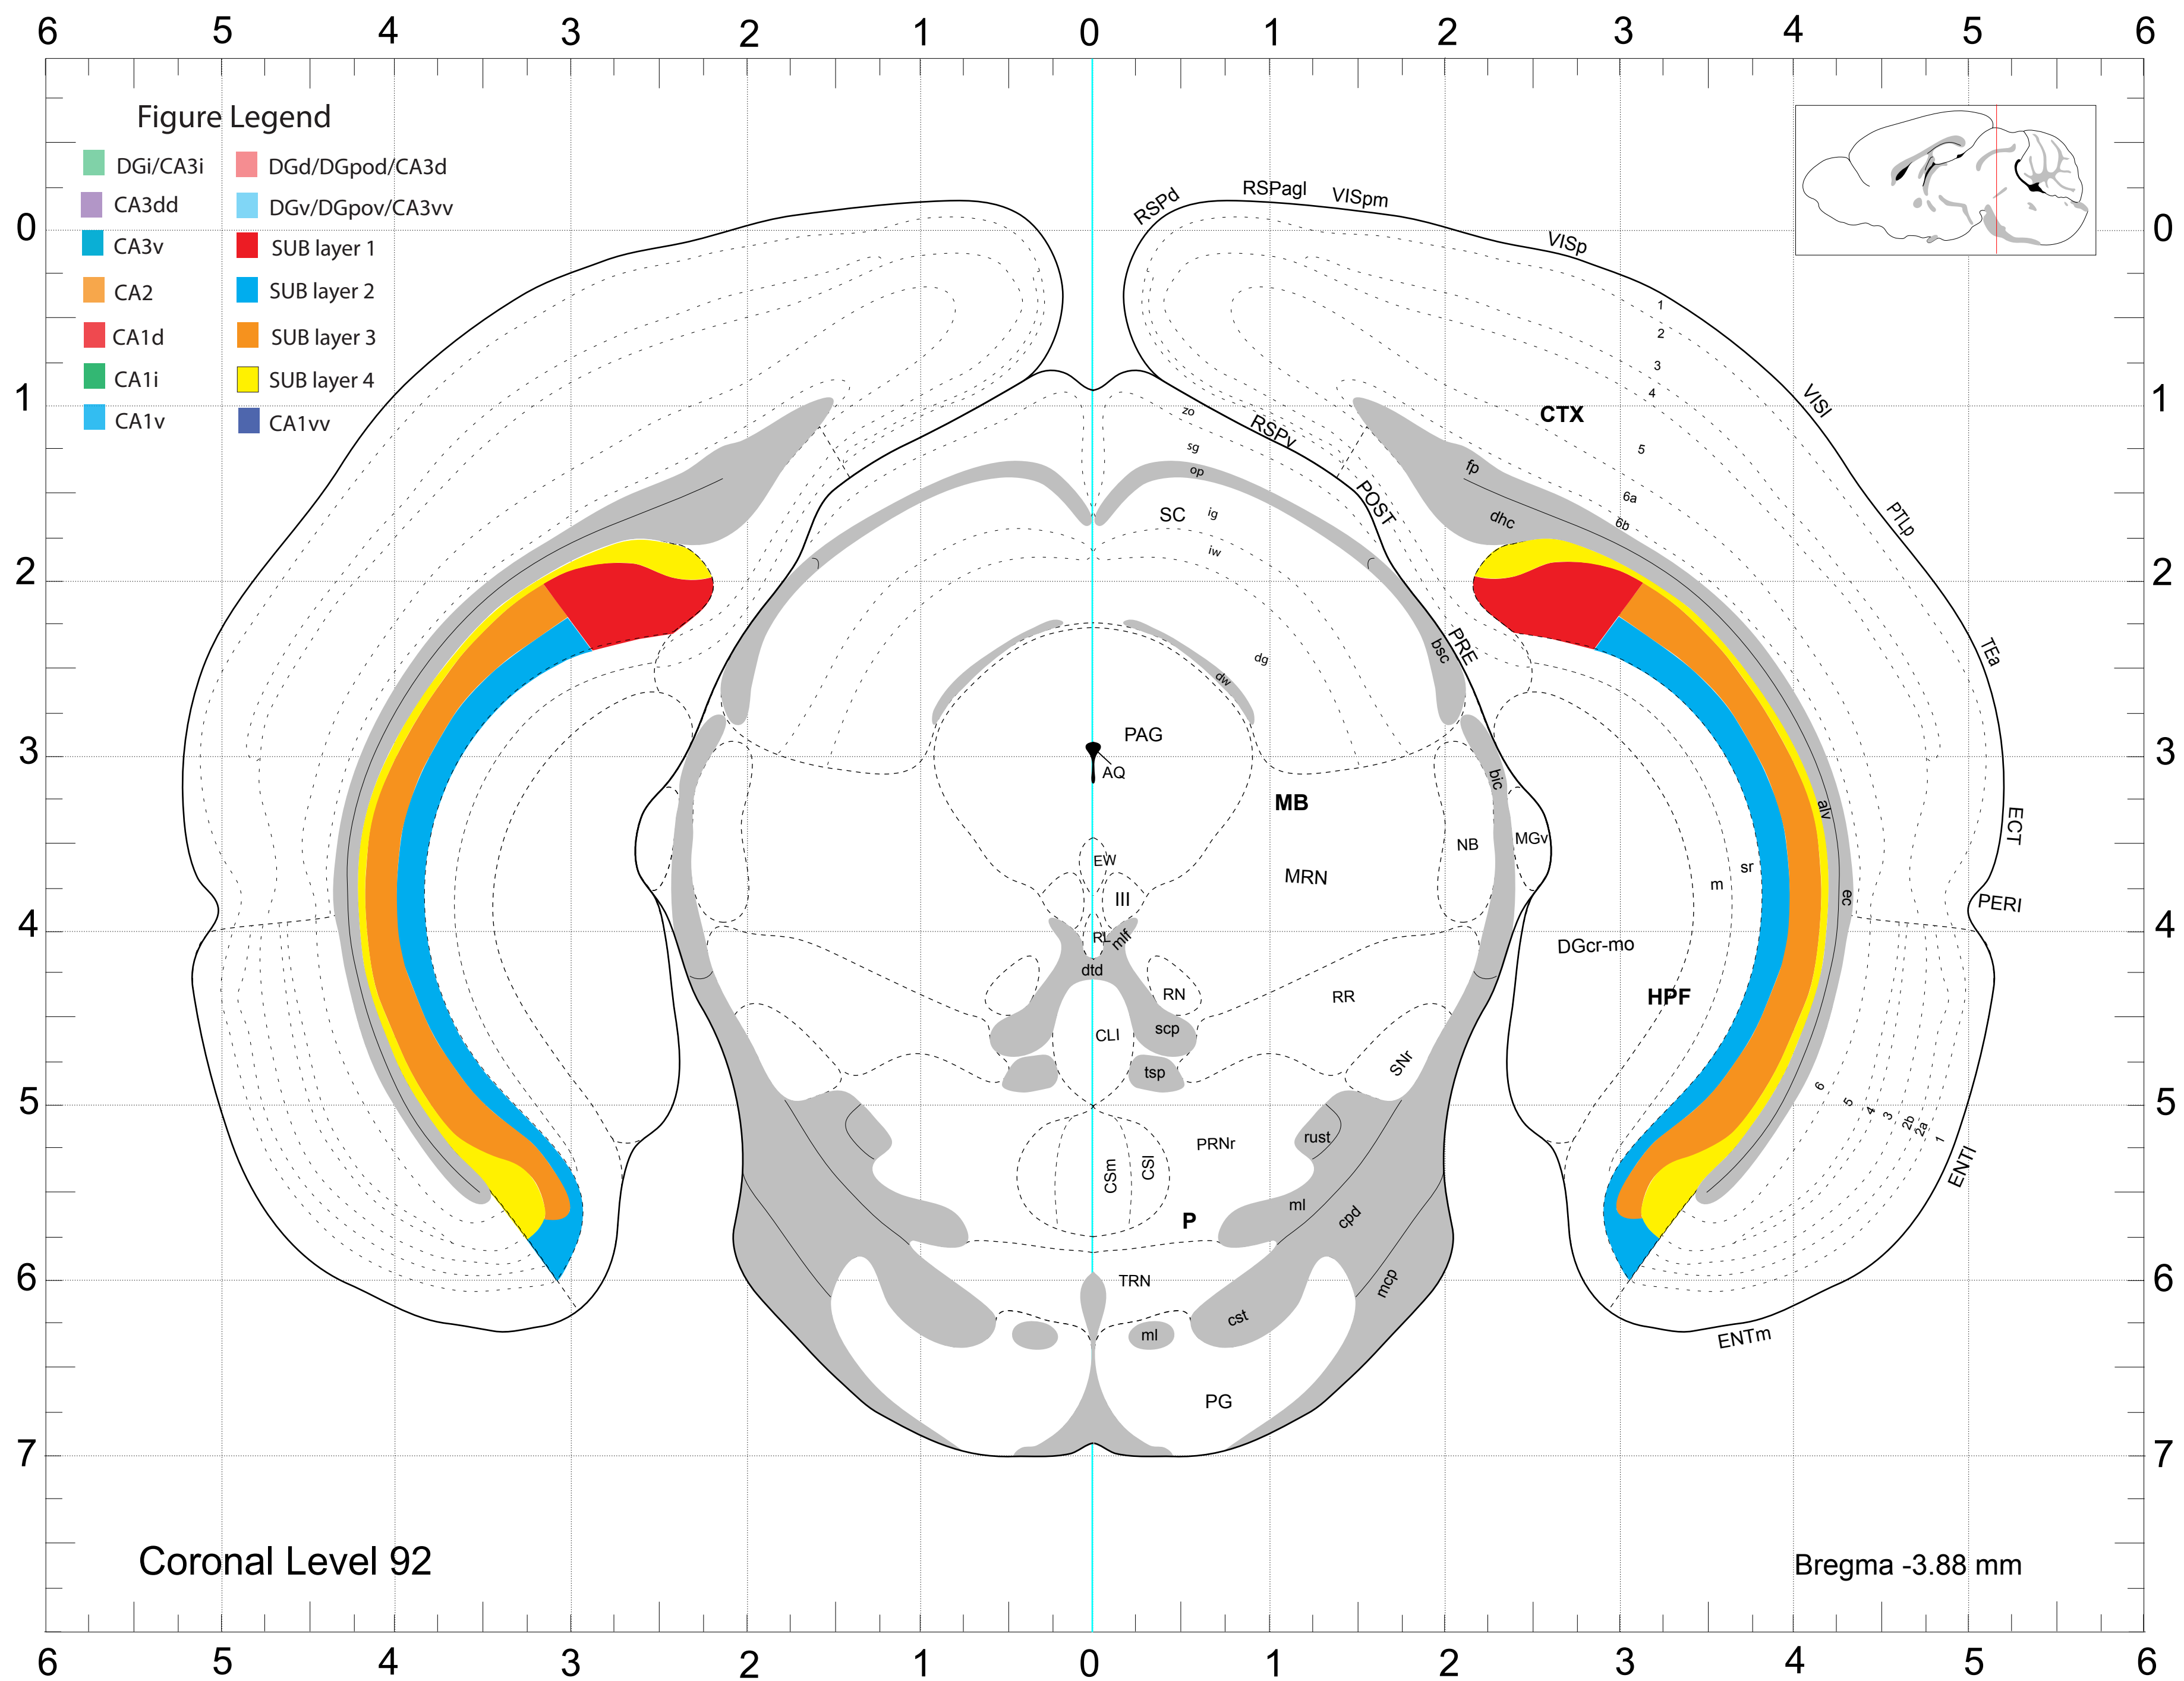

Coronal Level 68

Bregma -1.355 mm

Coronal Level 72

Bregma -1.755 mm

Figure Legend

- DGi/CA3i
- CA3dd
- CA3v
- CA2
- CA1d
- CA1i
- CA1v
- DGd/DGpod/CA3d
- DGv/DGpov/CA3vv
- SUB layer 1
- SUB layer 2
- SUB layer 3
- SUB layer 4
- CA1vv

Coronal Level 80

Bregma -2.555 mm

Figure Legend

- | | |
|---|--|
| ■ DGi/CA3i | ■ DGd/DGpod/CA3d |
| ■ CA3dd | ■ DGv/DGpov/CA3vv |
| ■ CA3v | ■ SUB layer 1 |
| ■ CA2 | ■ SUB layer 2 |
| ■ CA1d | ■ SUB layer 3 |
| ■ CA1i | ■ SUB layer 4 |
| ■ CA1v | ■ CA1vv |

Coronal Level 95

Bregma -4.155 mm

Coronal Level 96

Bregma -4.28 mm