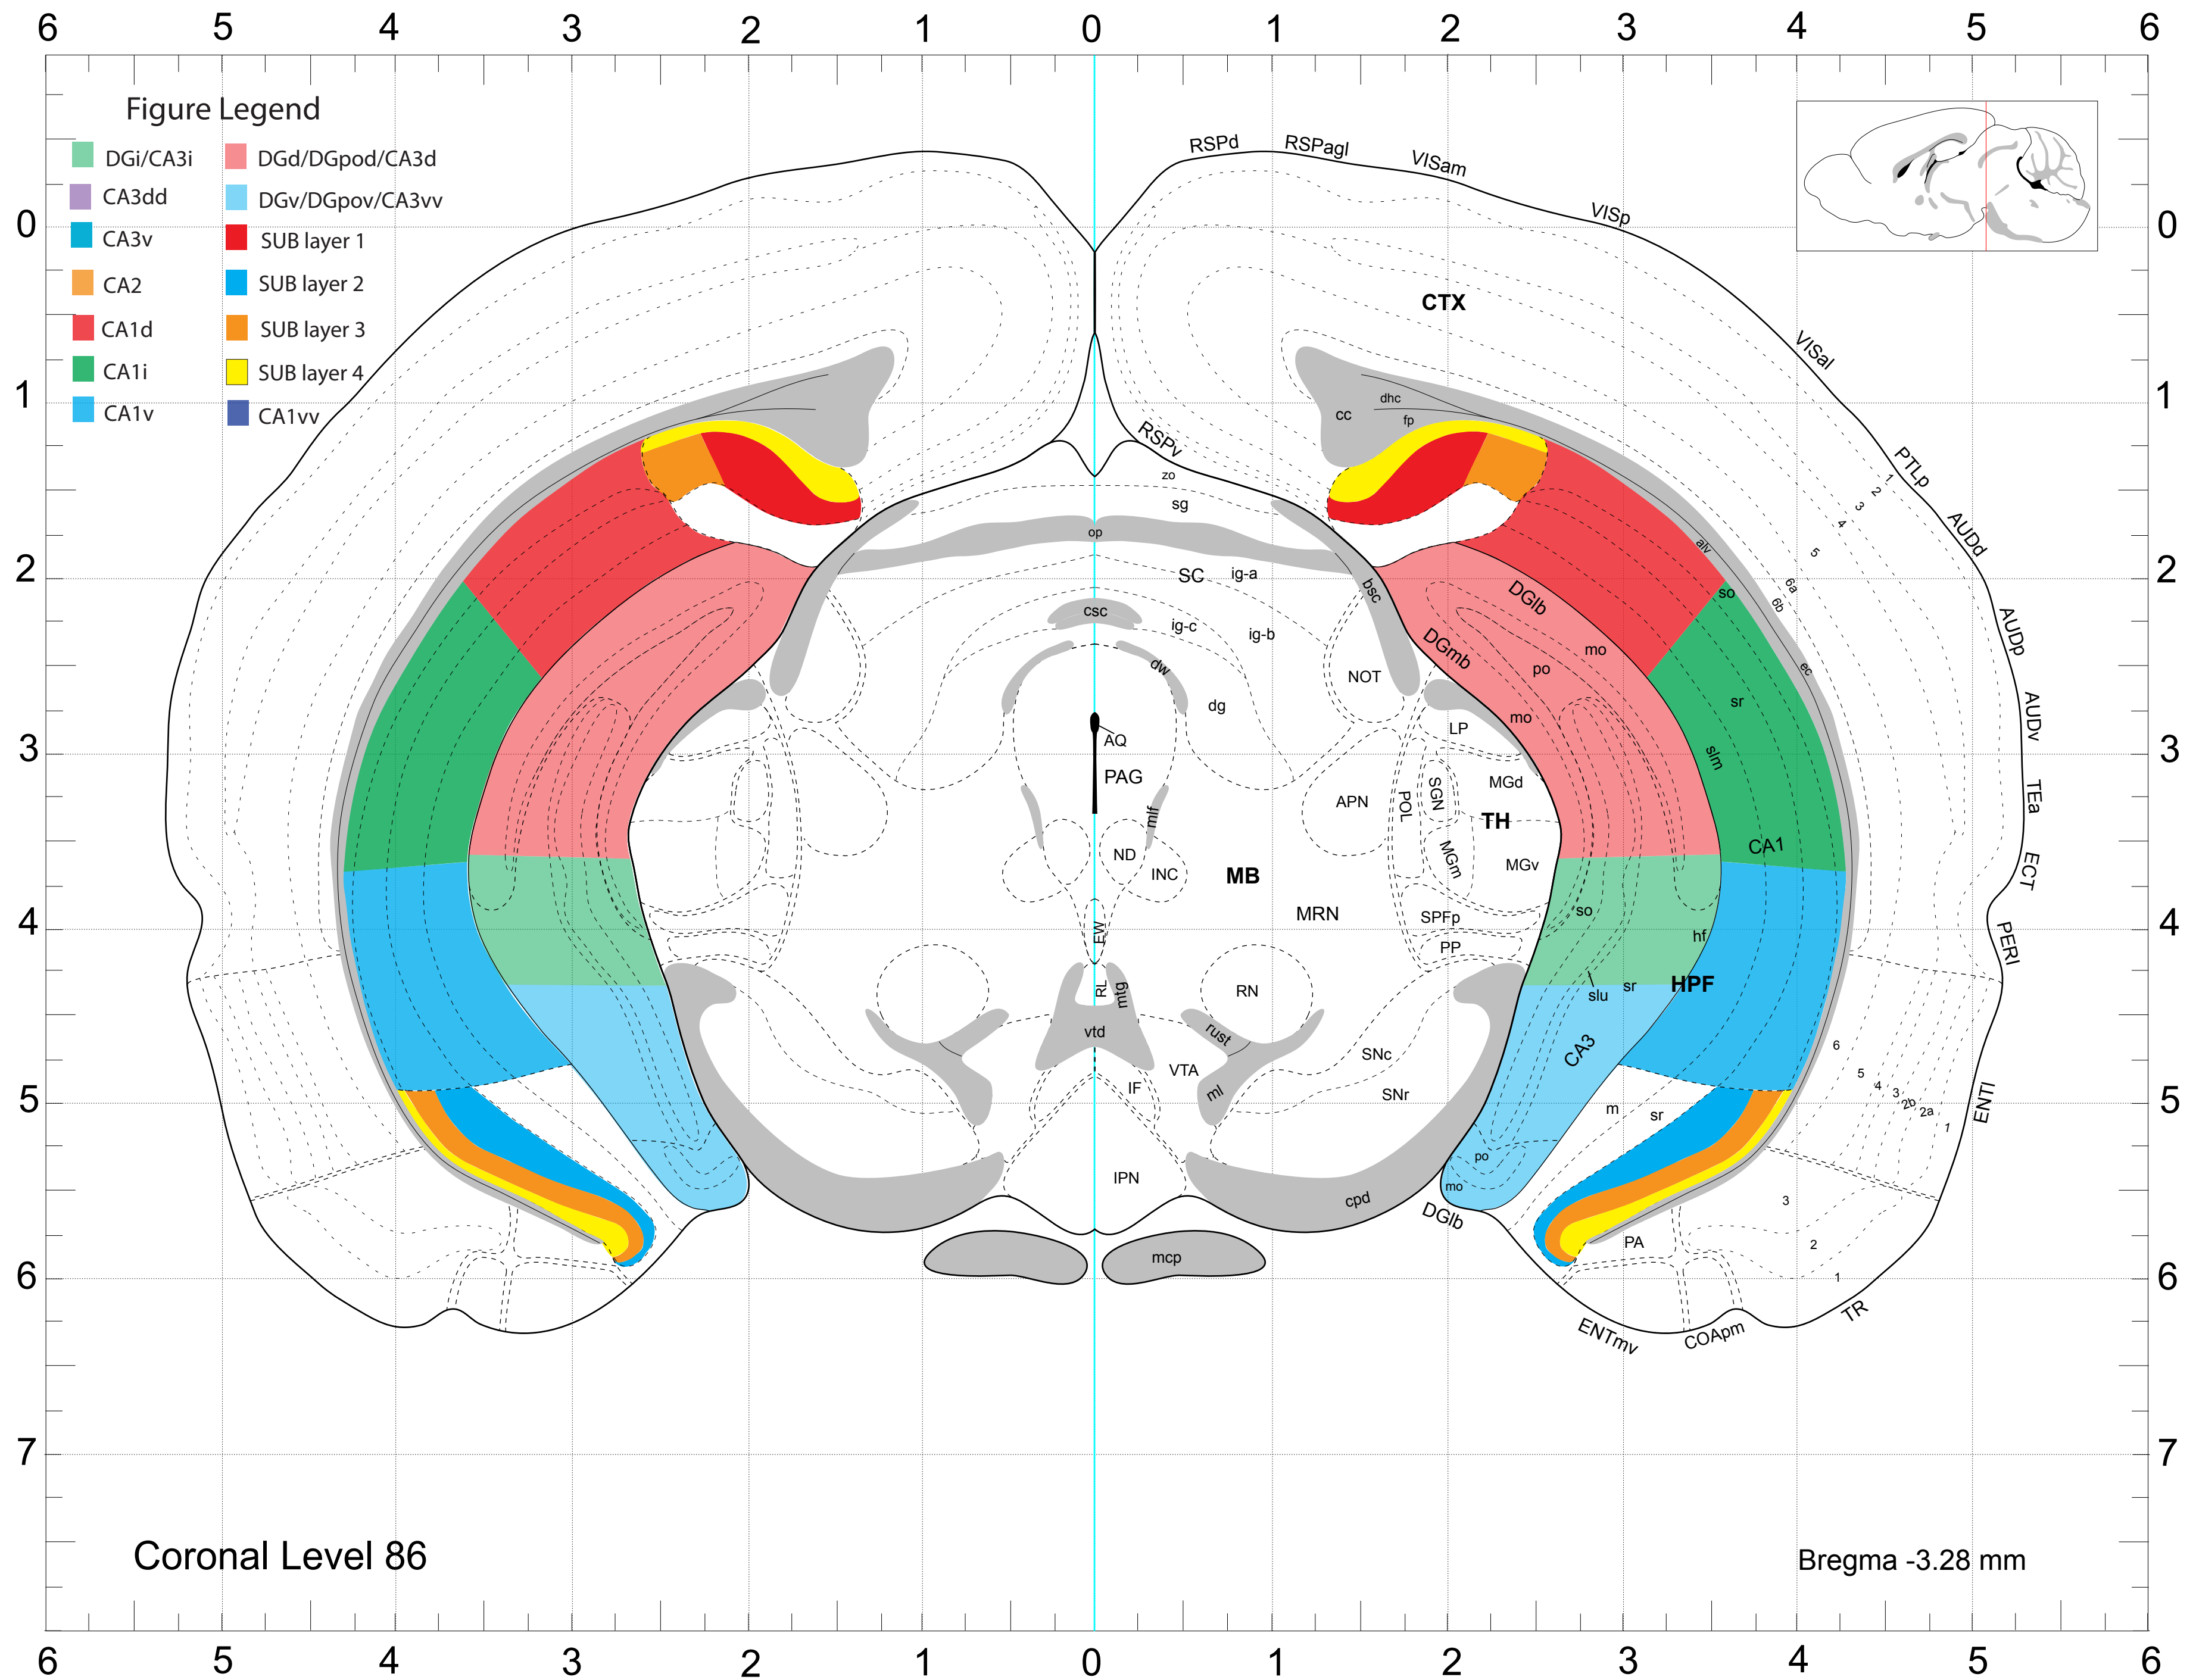

Coronal Level 68

Bregma -1.355 mm

Coronal Level 72

Bregma -1.755 mm

Figure Legend

- DGi/CA3i
- CA3dd
- CA3v
- CA2
- CA1d
- CA1i
- CA1v
- DGd/DGpod/CA3d
- DGv/DGpov/CA3vv
- SUB layer 1
- SUB layer 2
- SUB layer 3
- SUB layer 4
- CA1vv

Coronal Level 80

Bregma -2.555 mm

Figure Legend

- | | |
|---|--|
| ■ DGi/CA3i | ■ DGd/DGpod/CA3d |
| ■ CA3dd | ■ DGv/DGpov/CA3vv |
| ■ CA3v | ■ SUB layer 1 |
| ■ CA2 | ■ SUB layer 2 |
| ■ CA1d | ■ SUB layer 3 |
| ■ CA1i | ■ SUB layer 4 |
| ■ CA1v | ■ CA1vv |

Coronal Level 95

Bregma -4.155 mm

Coronal Level 96

Bregma -4.28 mm