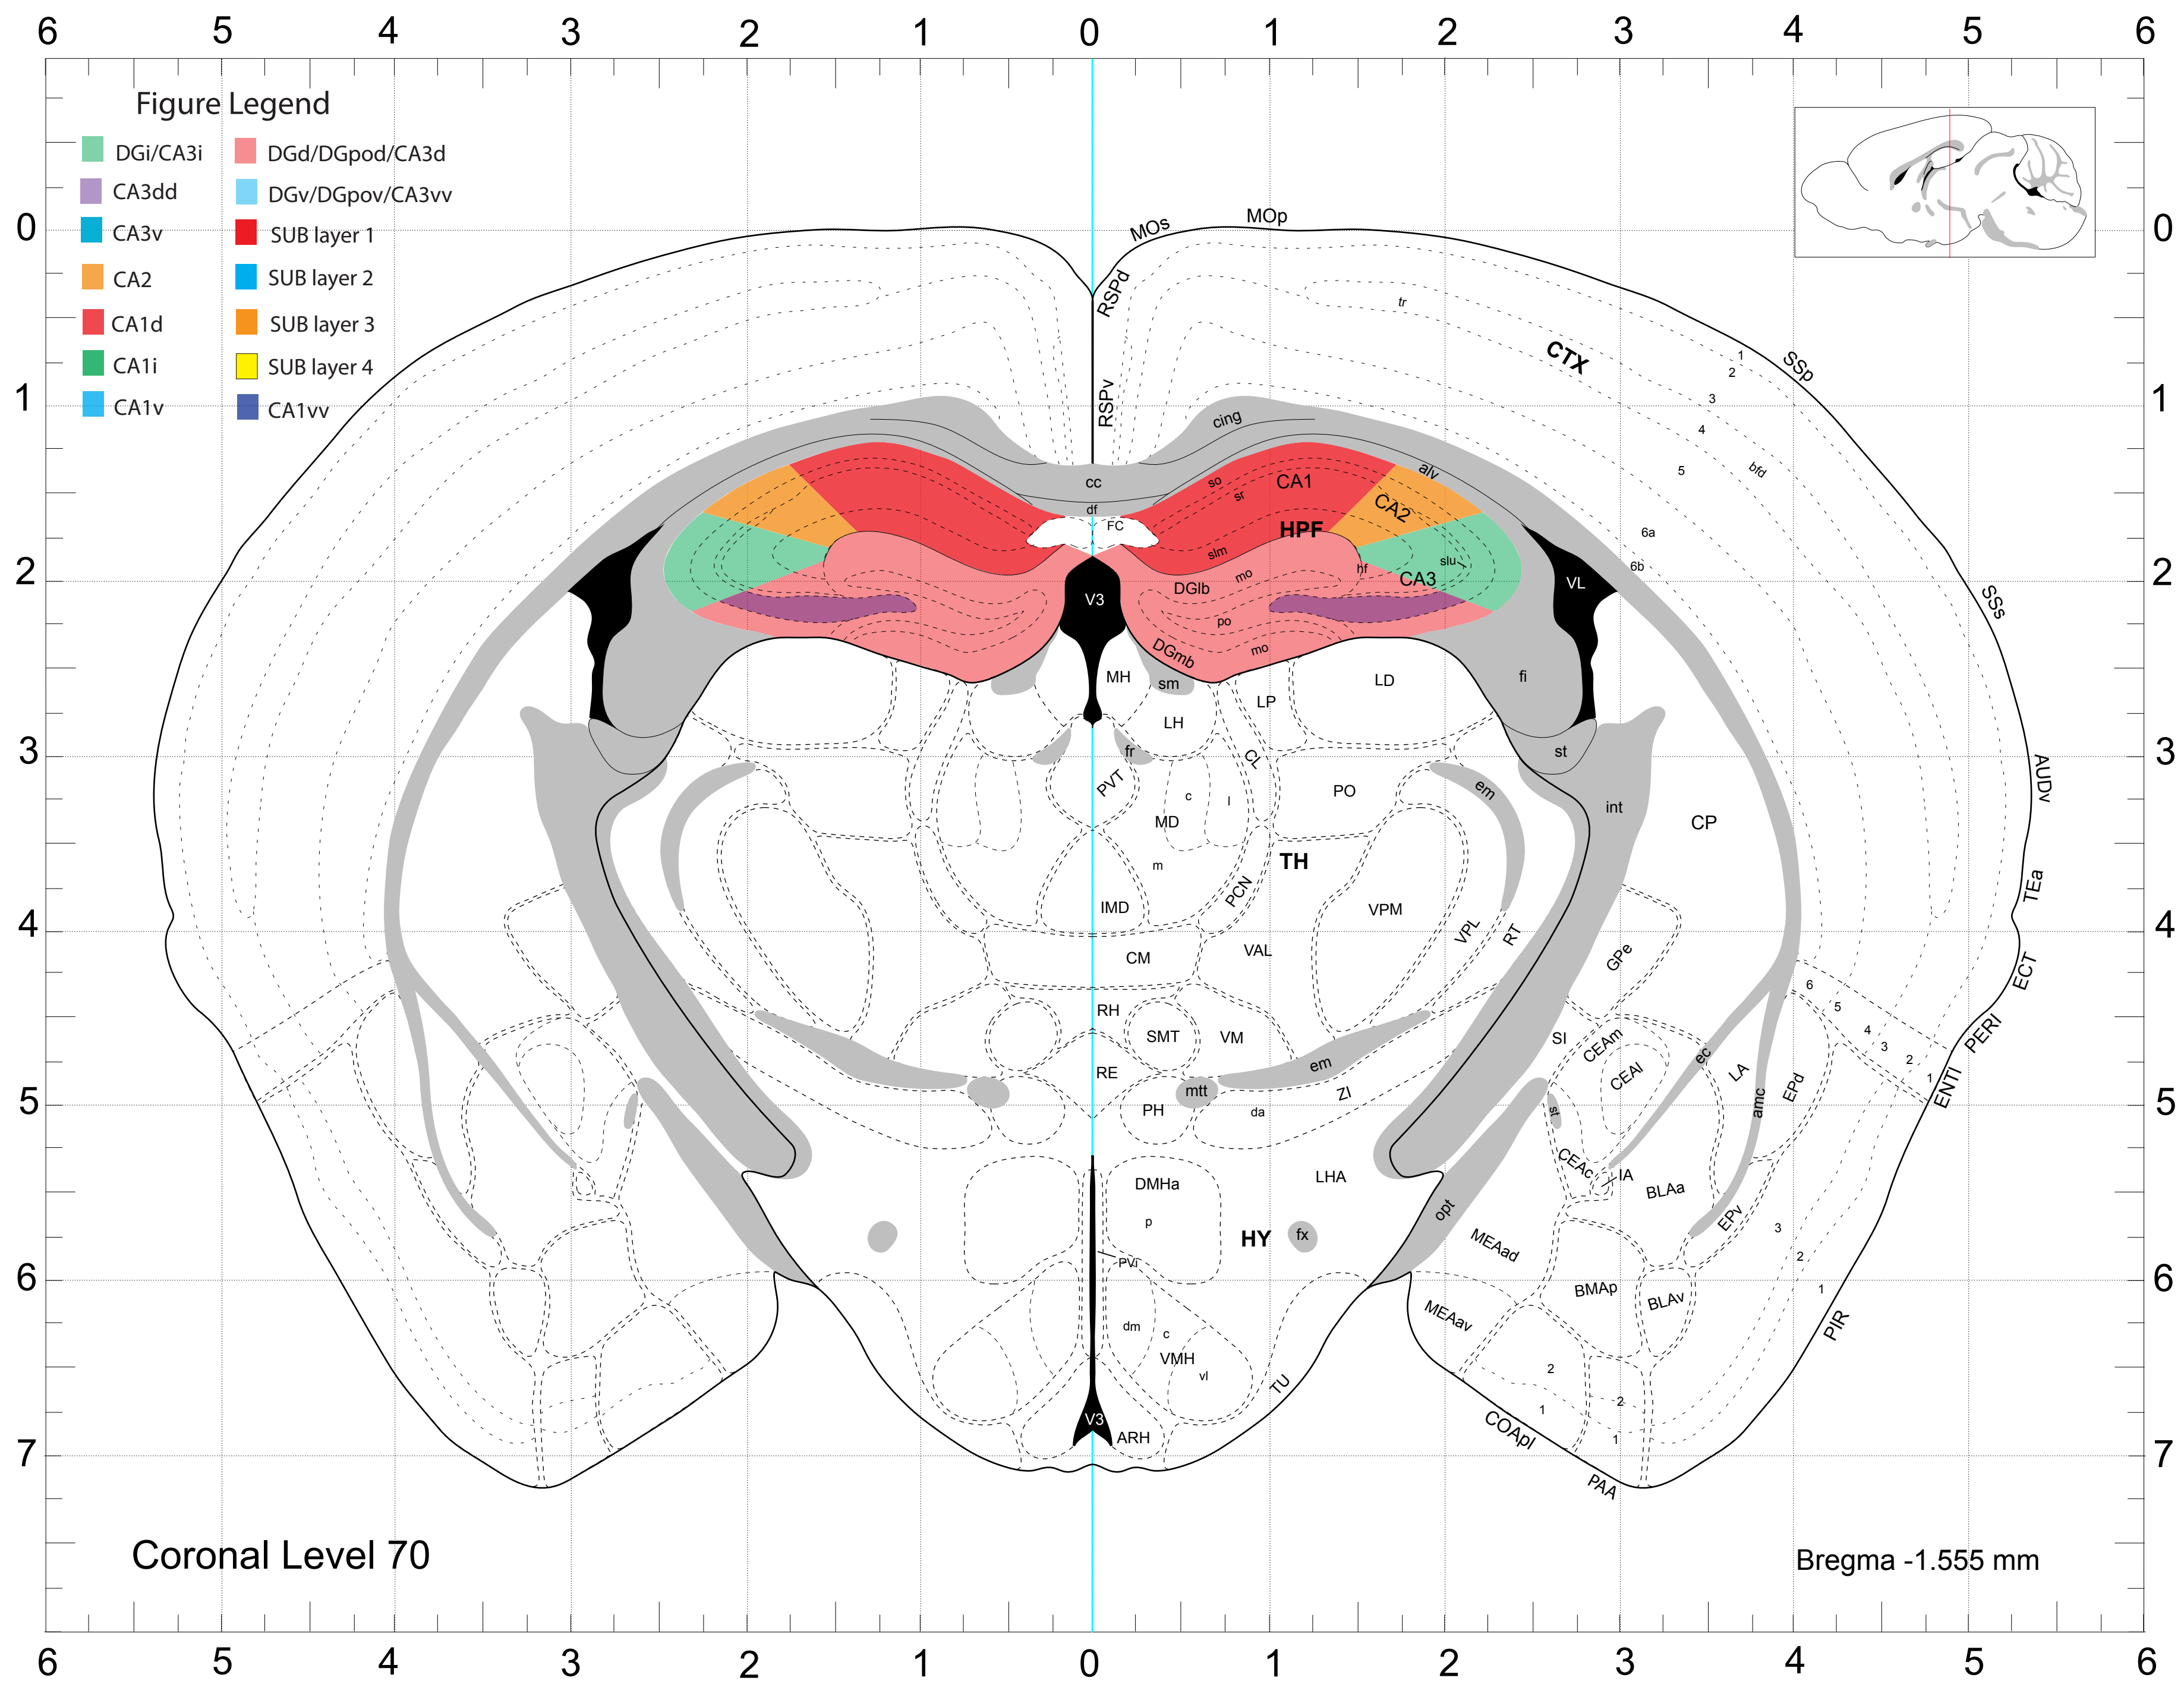

Coronal Level 68

Bregma -1.355 mm

Coronal Level 72

Bregma -1.755 mm

Figure Legend

- DGi/CA3i
- CA3dd
- CA3v
- CA2
- CA1d
- CA1i
- CA1v
- DGd/DGpod/CA3d
- DGv/DGpov/CA3vv
- SUB layer 1
- SUB layer 2
- SUB layer 3
- SUB layer 4
- CA1vv

Coronal Level 80

Bregma -2.555 mm

Figure Legend

- | | |
|---|--|
| ■ DGi/CA3i | ■ DGd/DGpod/CA3d |
| ■ CA3dd | ■ DGv/DGpov/CA3vv |
| ■ CA3v | ■ SUB layer 1 |
| ■ CA2 | ■ SUB layer 2 |
| ■ CA1d | ■ SUB layer 3 |
| ■ CA1i | ■ SUB layer 4 |
| ■ CA1v | ■ CA1vv |

Coronal Level 95

Bregma -4.155 mm

Coronal Level 96

Bregma -4.28 mm