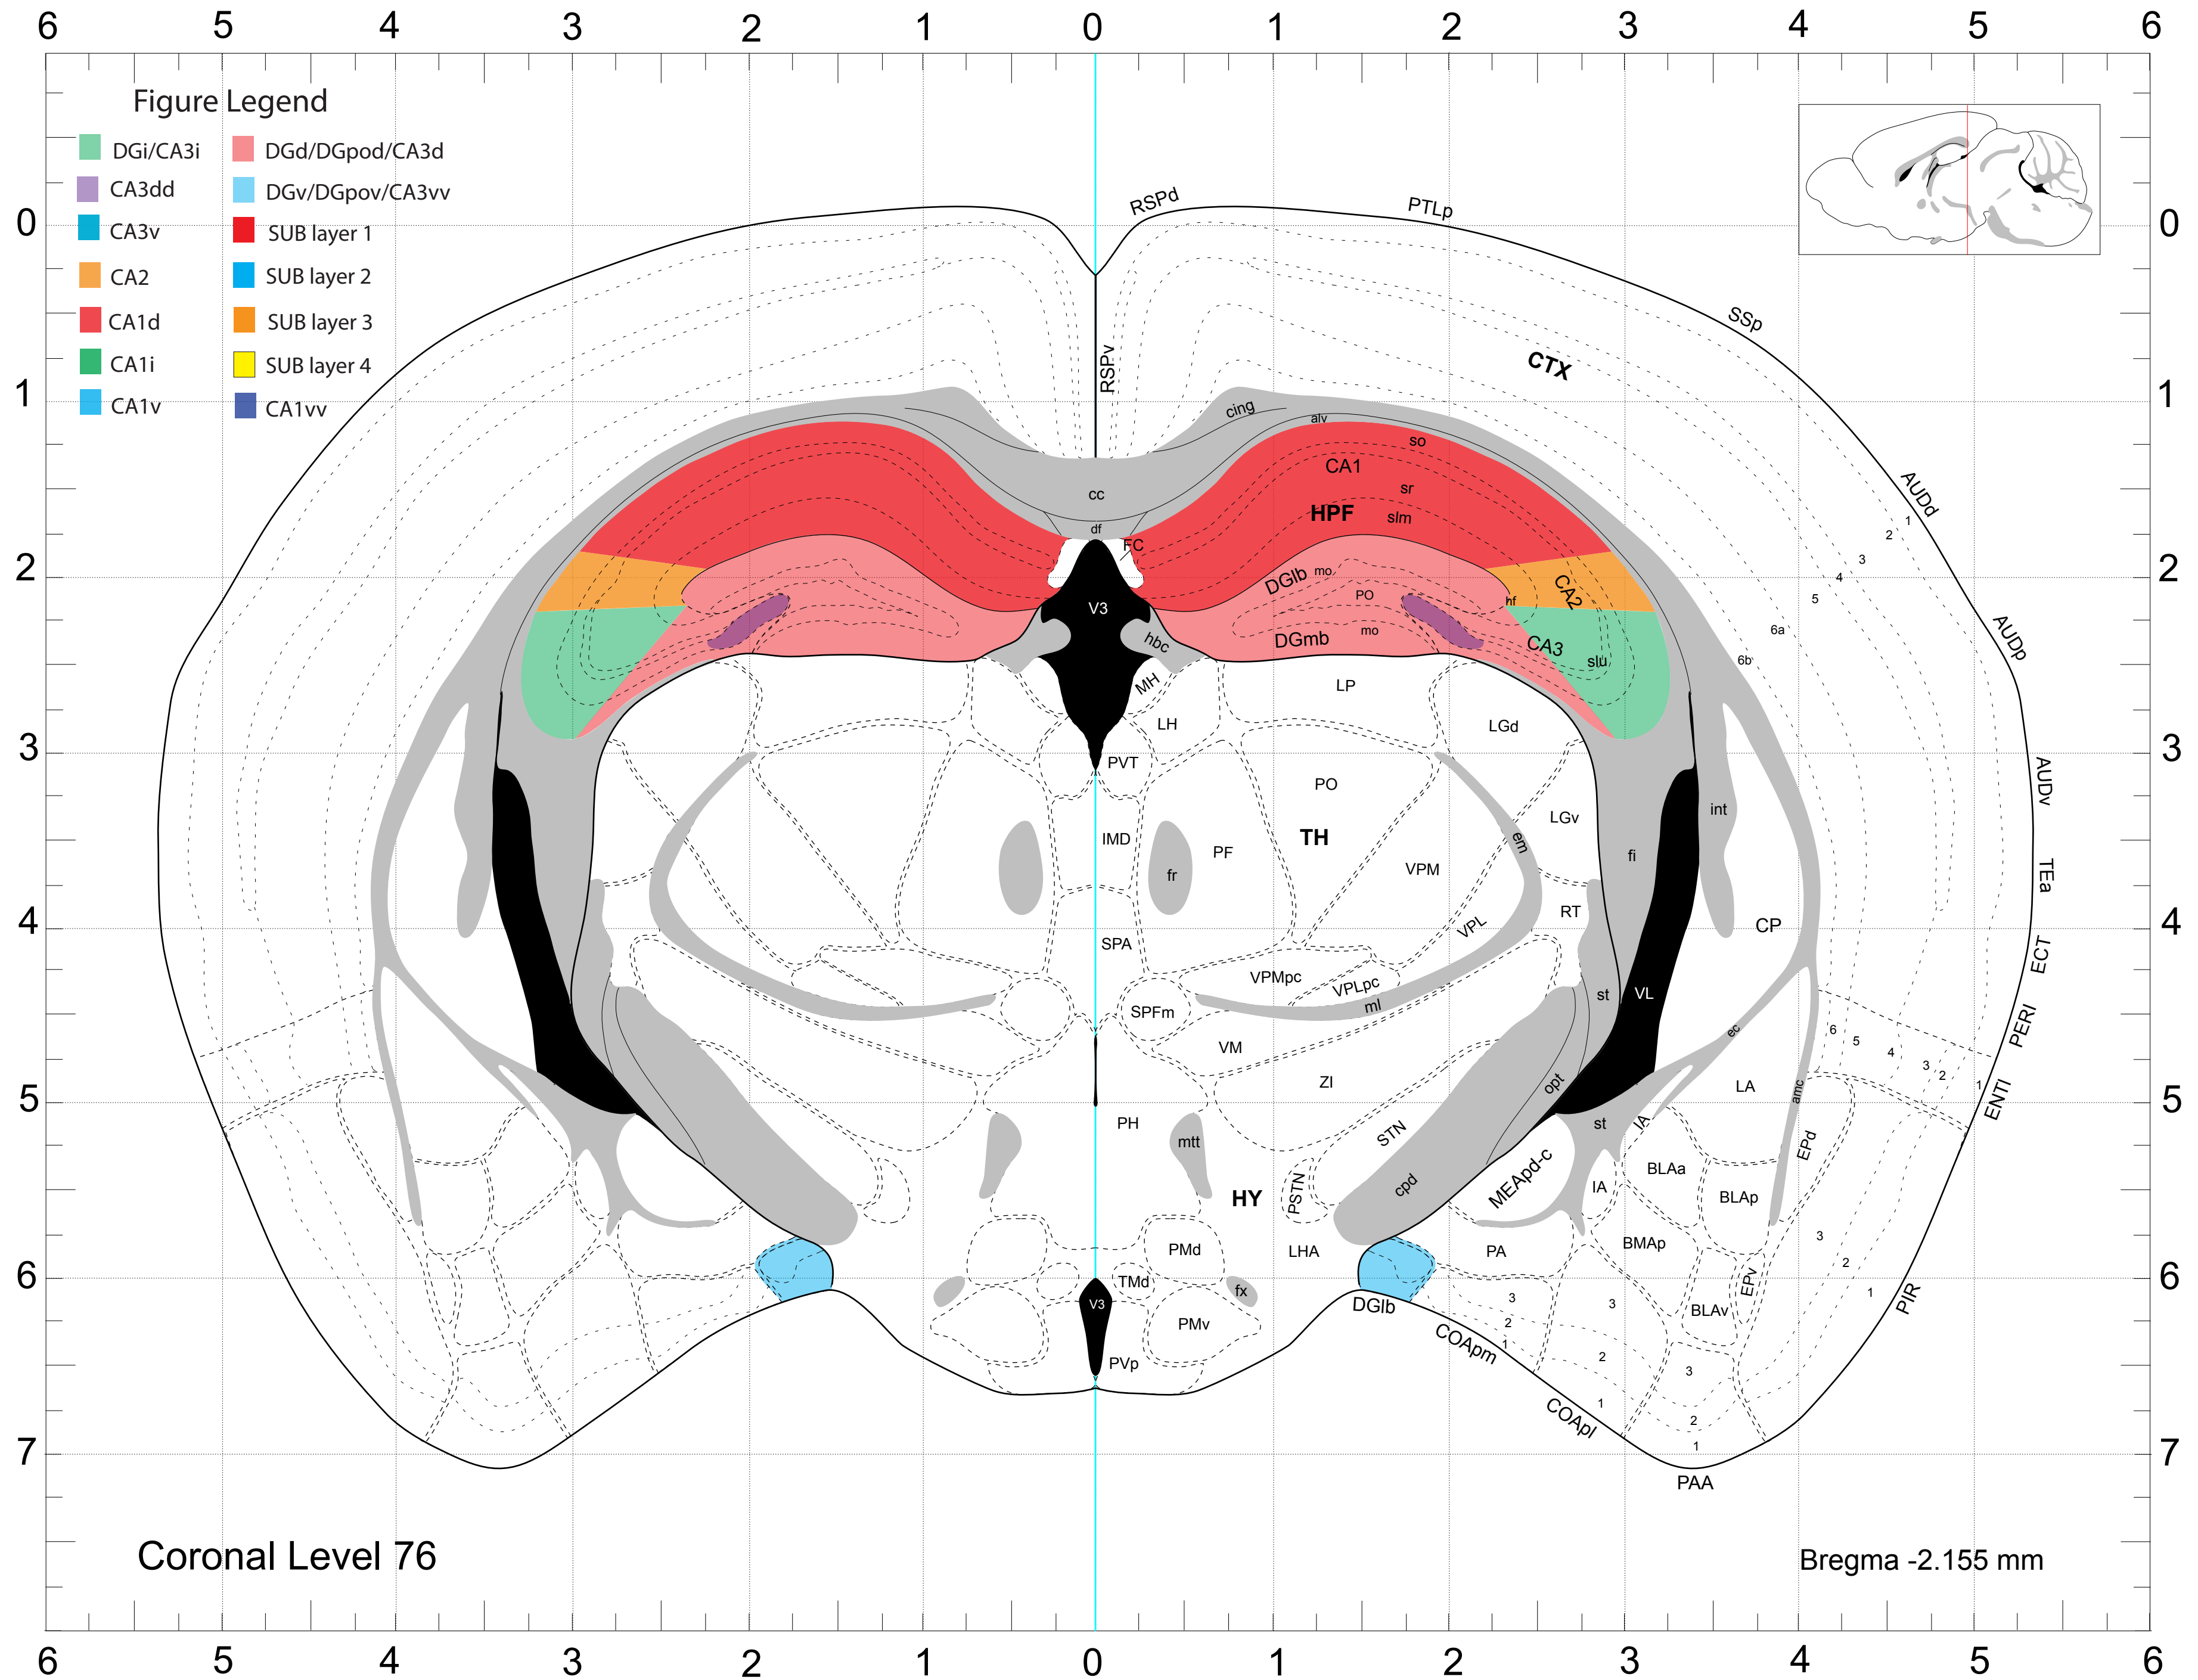

Coronal Level 68

Bregma -1.355 mm

Coronal Level 72

Bregma -1.755 mm

Figure Legend

- DGi/CA3i
- CA3dd
- CA3v
- CA2
- CA1d
- CA1i
- CA1v
- DGd/DGpod/CA3d
- DGv/DGpov/CA3vv
- SUB layer 1
- SUB layer 2
- SUB layer 3
- SUB layer 4
- CA1vv

Coronal Level 80

Bregma -2.555 mm

Figure Legend

- | | |
|---|--|
| ■ DGi/CA3i | ■ DGd/DGpod/CA3d |
| ■ CA3dd | ■ DGv/DGpov/CA3vv |
| ■ CA3v | ■ SUB layer 1 |
| ■ CA2 | ■ SUB layer 2 |
| ■ CA1d | ■ SUB layer 3 |
| ■ CA1i | ■ SUB layer 4 |
| ■ CA1v | ■ CA1vv |

Coronal Level 95

Bregma -4.155 mm

Coronal Level 96

Bregma -4.28 mm