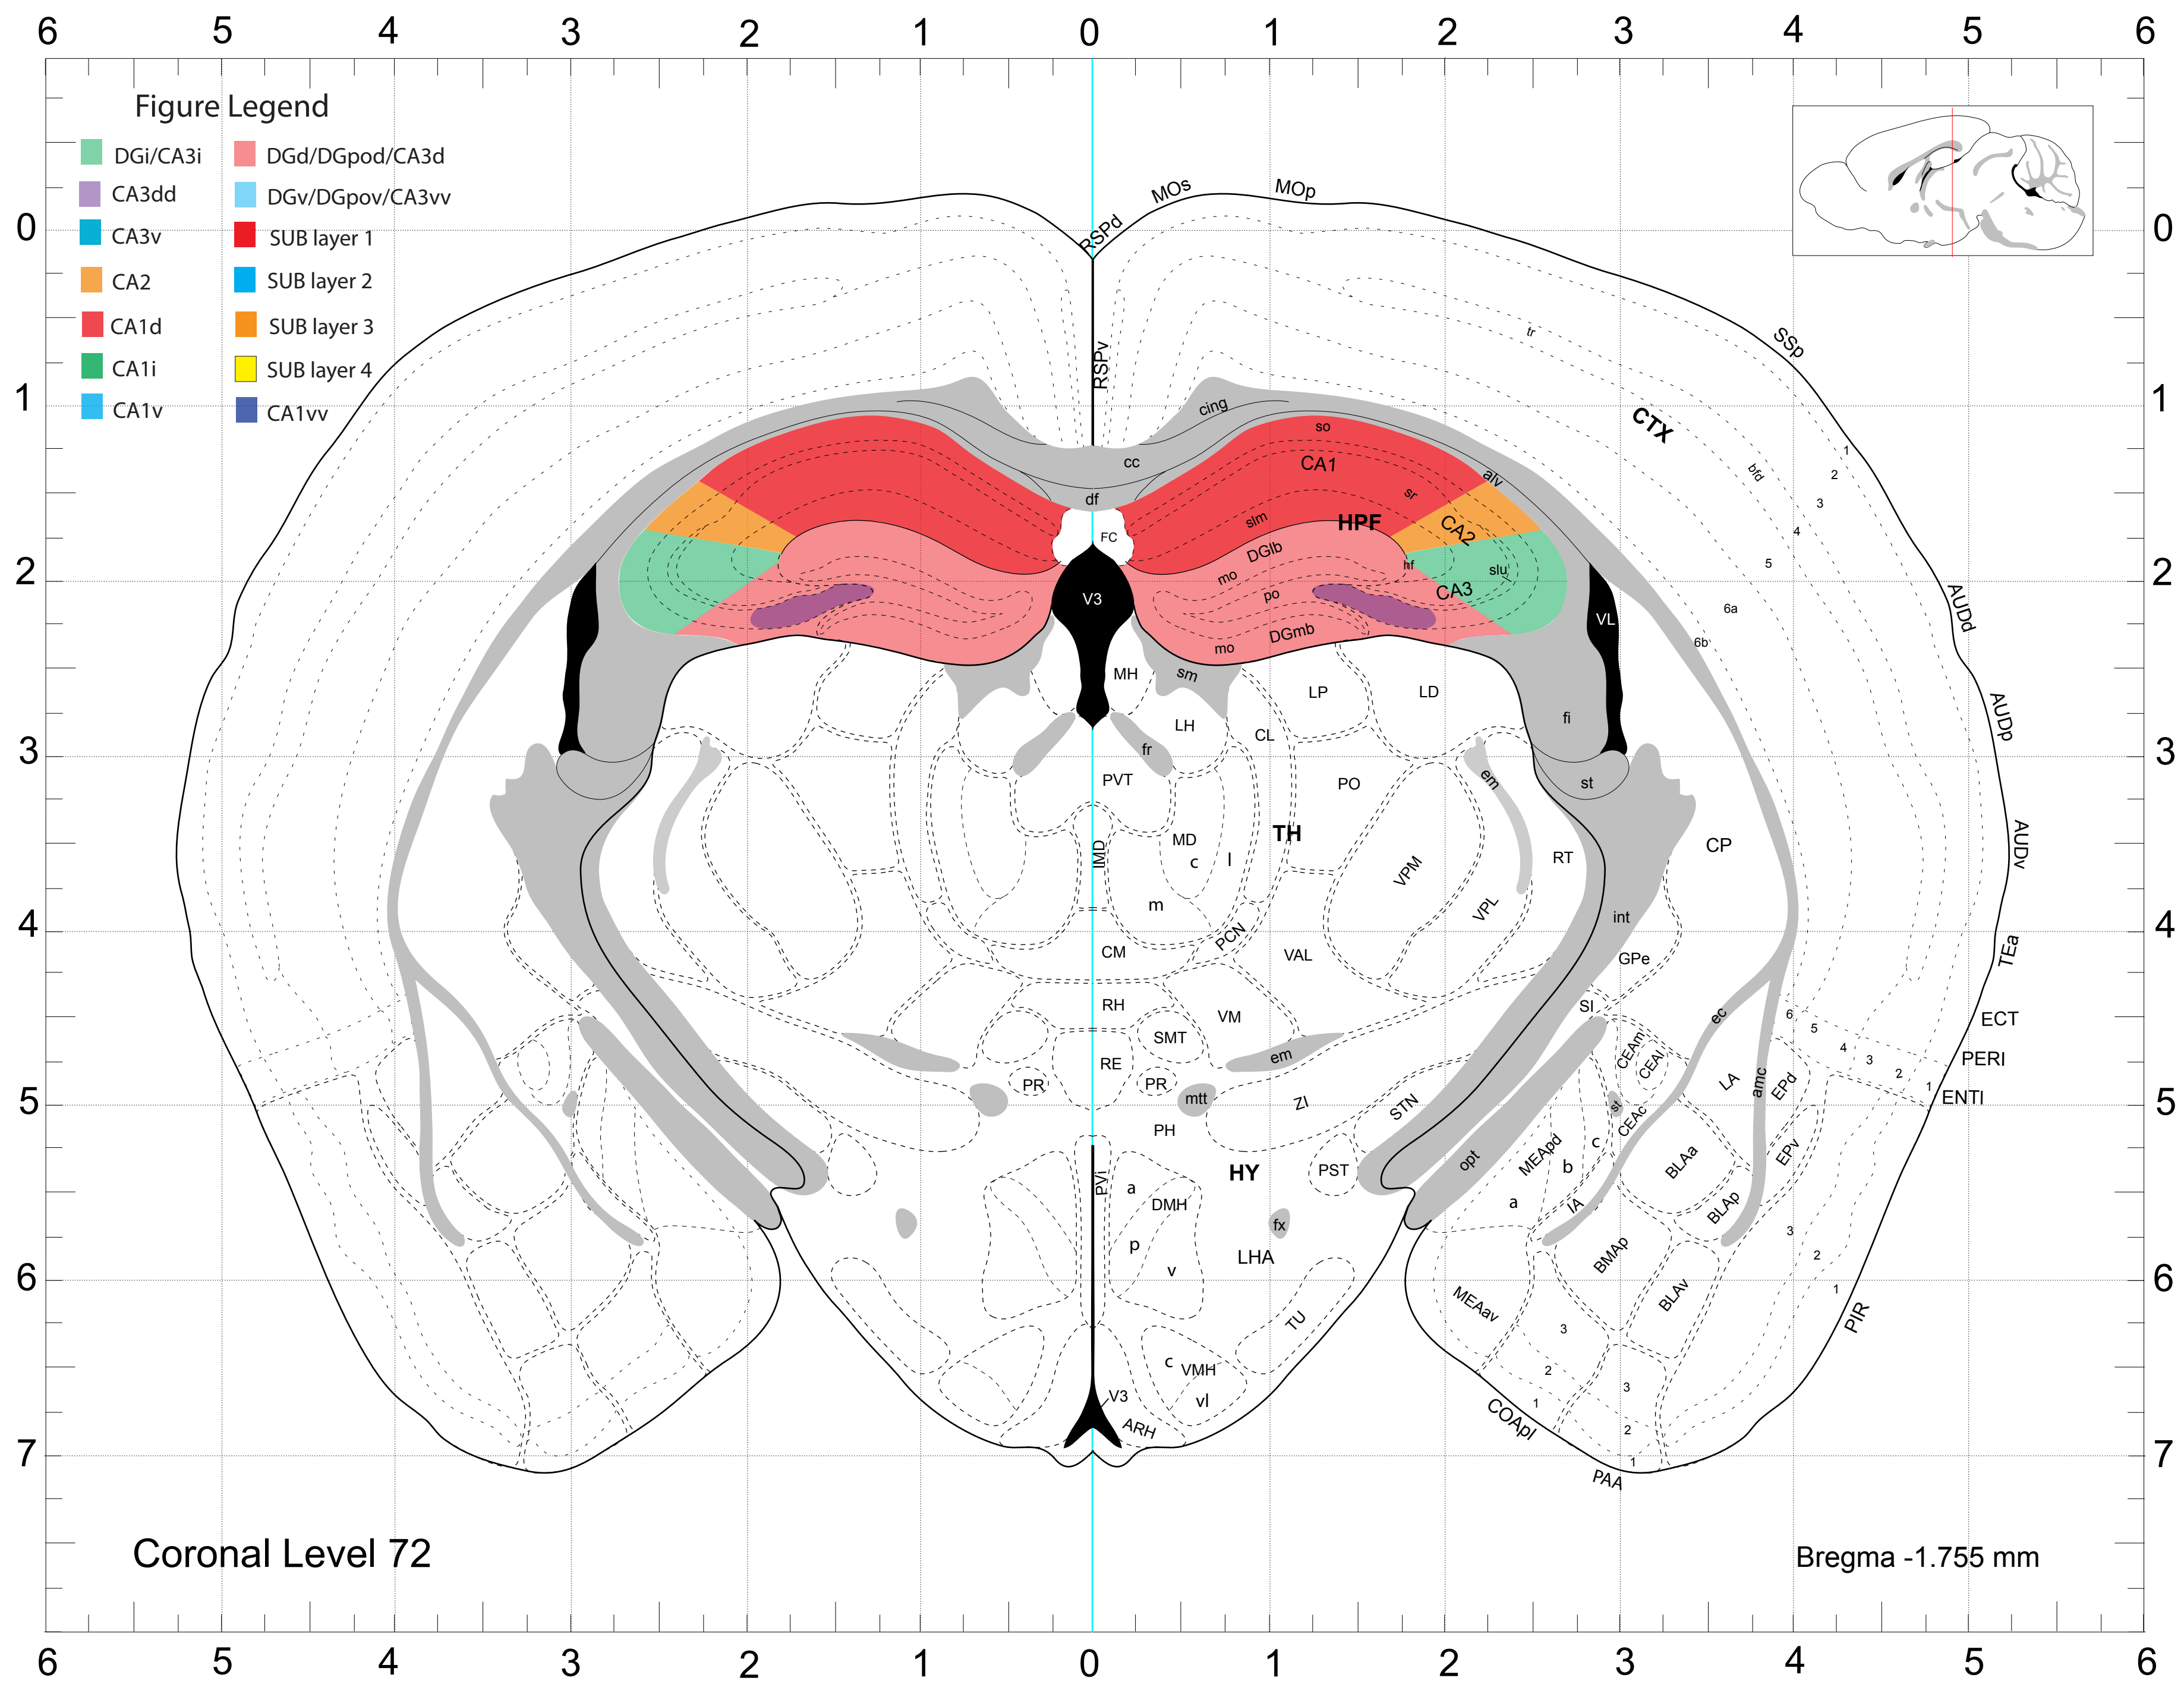

Coronal Level 68

Bregma -1.355 mm

Coronal Level 72

Bregma -1.755 mm

Figure Legend

- DGi/CA3i
- CA3dd
- CA3v
- CA2
- CA1d
- CA1i
- CA1v
- DGd/DGpod/CA3d
- DGv/DGpov/CA3vv
- SUB layer 1
- SUB layer 2
- SUB layer 3
- SUB layer 4
- CA1vv

Coronal Level 80

Bregma -2.555 mm

Figure Legend

- | | |
|---|--|
| ■ DGi/CA3i | ■ DGd/DGpod/CA3d |
| ■ CA3dd | ■ DGv/DGpov/CA3vv |
| ■ CA3v | ■ SUB layer 1 |
| ■ CA2 | ■ SUB layer 2 |
| ■ CA1d | ■ SUB layer 3 |
| ■ CA1i | ■ SUB layer 4 |
| ■ CA1v | ■ CA1vv |

Coronal Level 95

Bregma -4.155 mm

Coronal Level 96

Bregma -4.28 mm