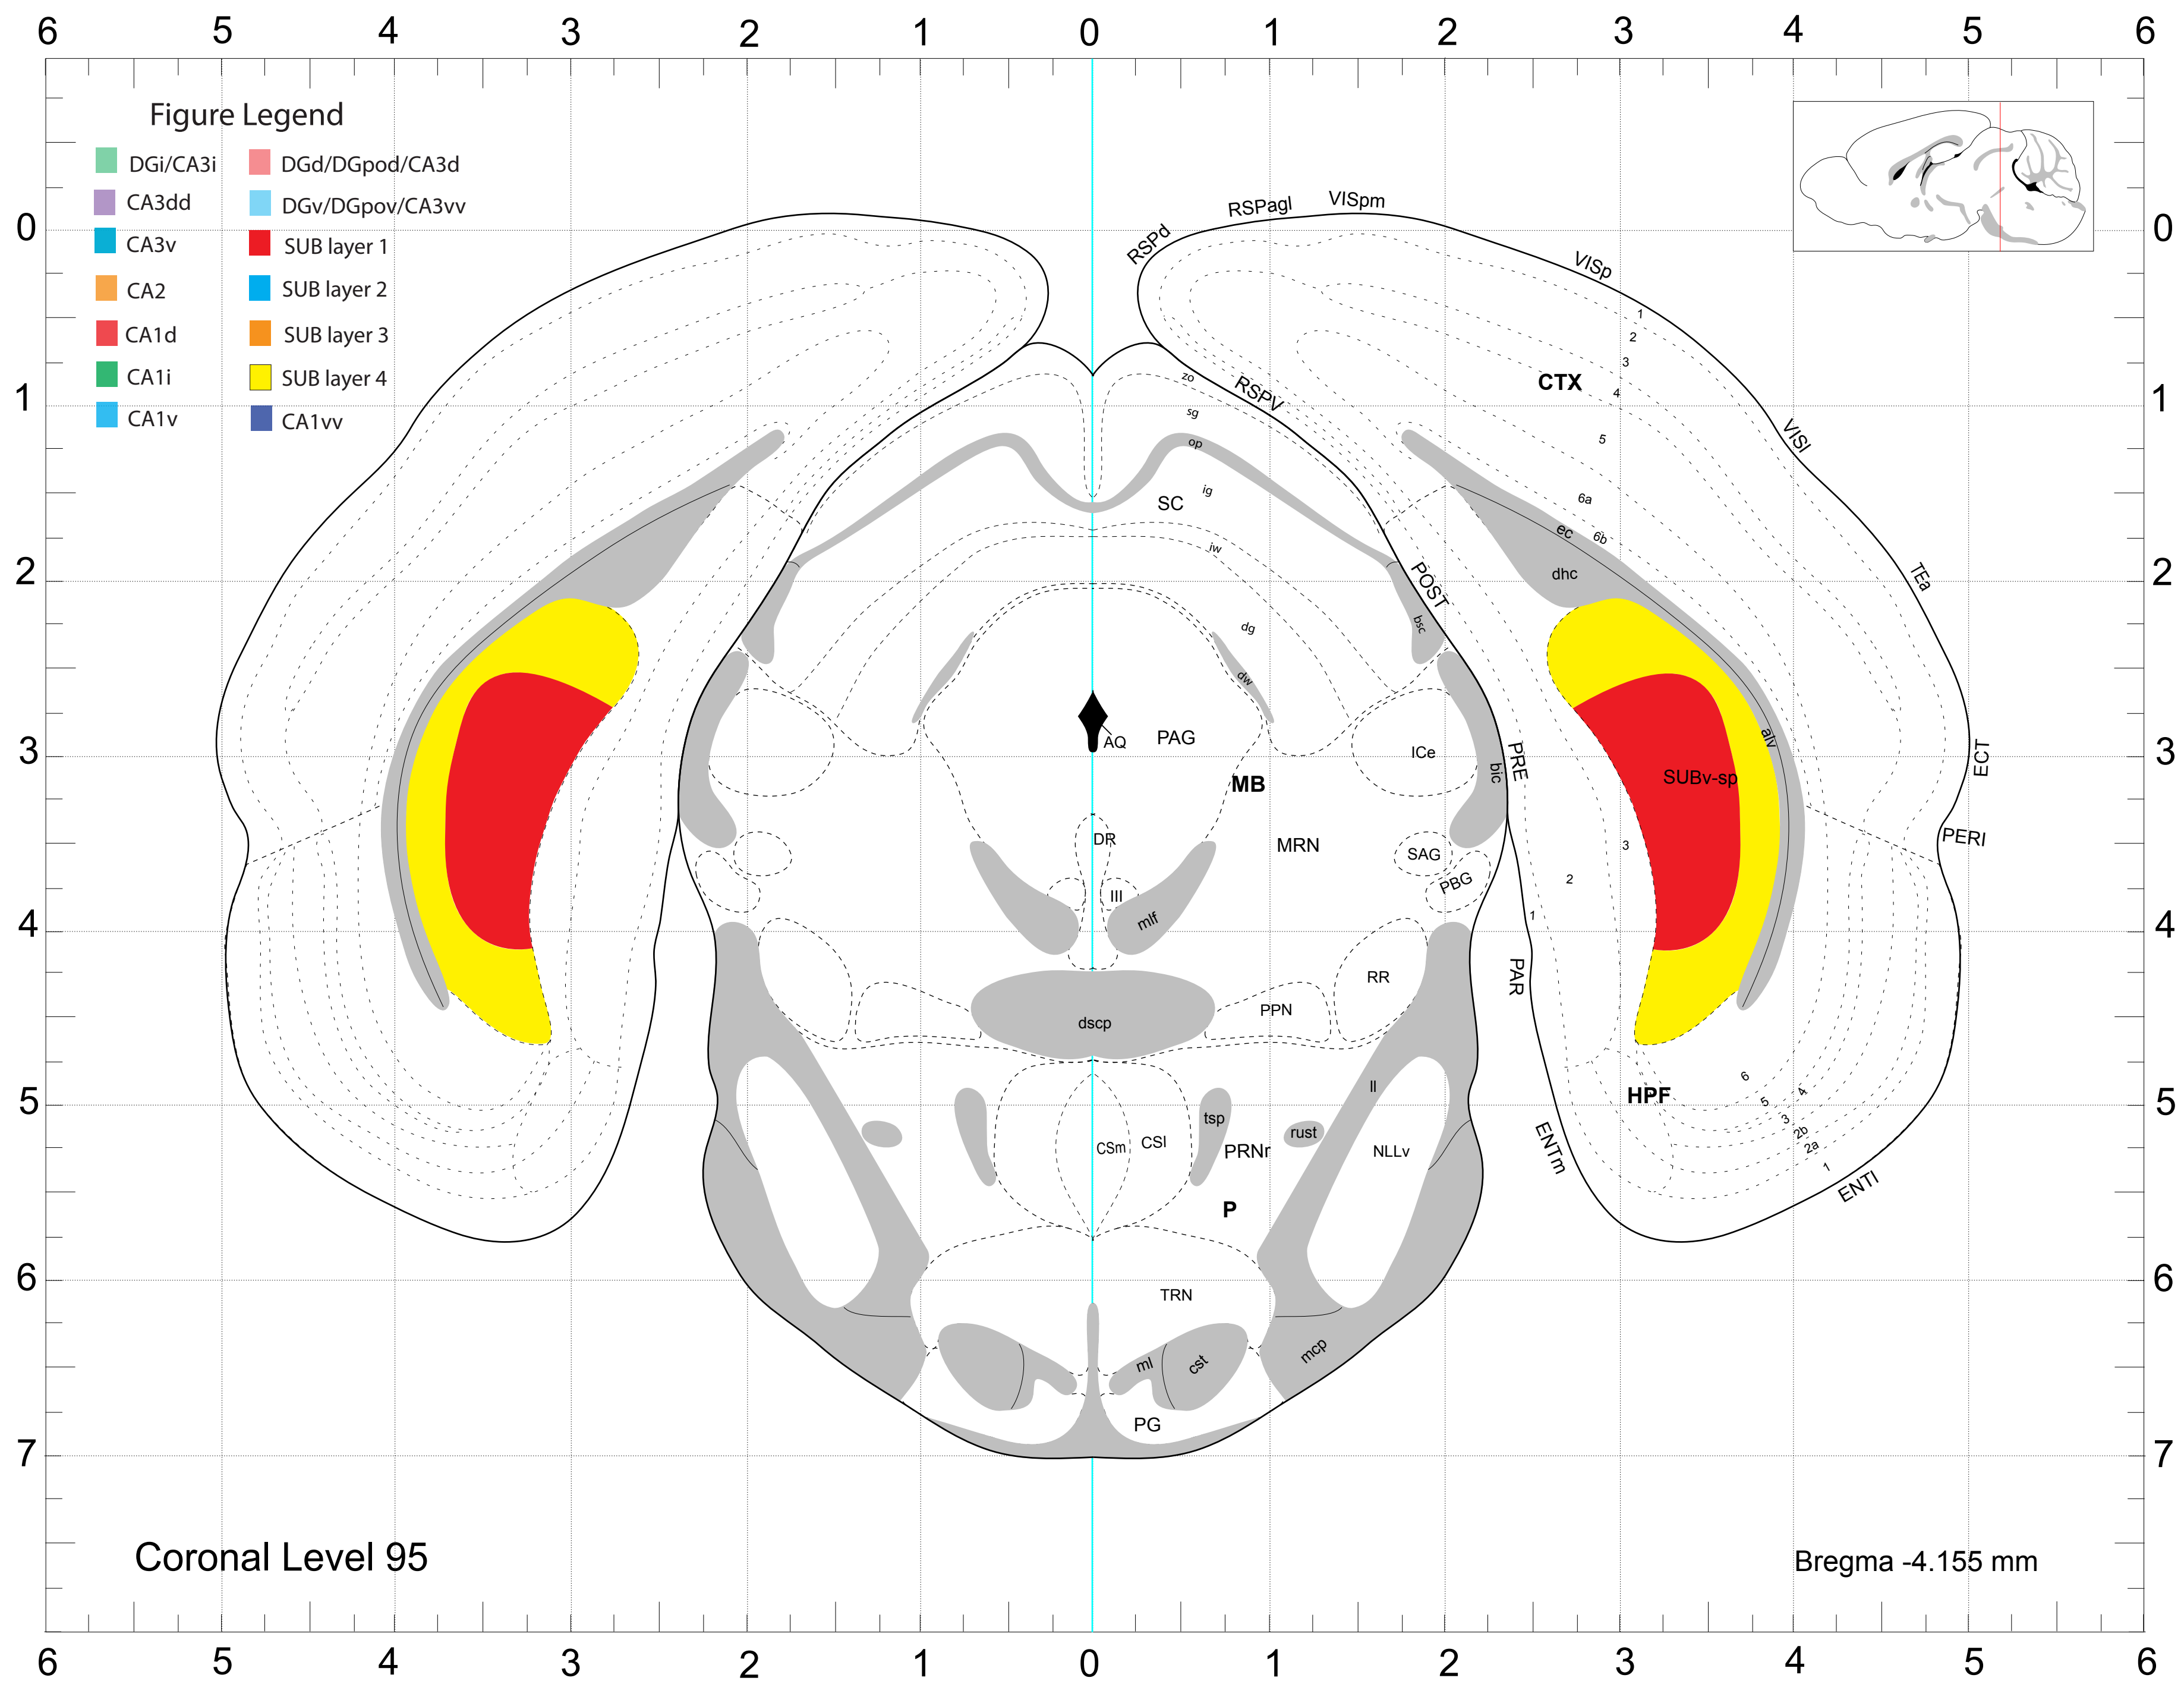

Coronal Level 68

Bregma -1.355 mm

Coronal Level 72

Bregma -1.755 mm

Figure Legend

- DGi/CA3i
- CA3dd
- CA3v
- CA2
- CA1d
- CA1i
- CA1v
- DGd/DGpod/CA3d
- DGv/DGpov/CA3vv
- SUB layer 1
- SUB layer 2
- SUB layer 3
- SUB layer 4
- CA1vv

Coronal Level 80

Bregma -2.555 mm

Figure Legend

- | | |
|---|--|
| ■ DGi/CA3i | ■ DGd/DGpod/CA3d |
| ■ CA3dd | ■ DGv/DGpov/CA3vv |
| ■ CA3v | ■ SUB layer 1 |
| ■ CA2 | ■ SUB layer 2 |
| ■ CA1d | ■ SUB layer 3 |
| ■ CA1i | ■ SUB layer 4 |
| ■ CA1v | ■ CA1vv |

Coronal Level 95

Bregma -4.155 mm

Coronal Level 96

Bregma -4.28 mm