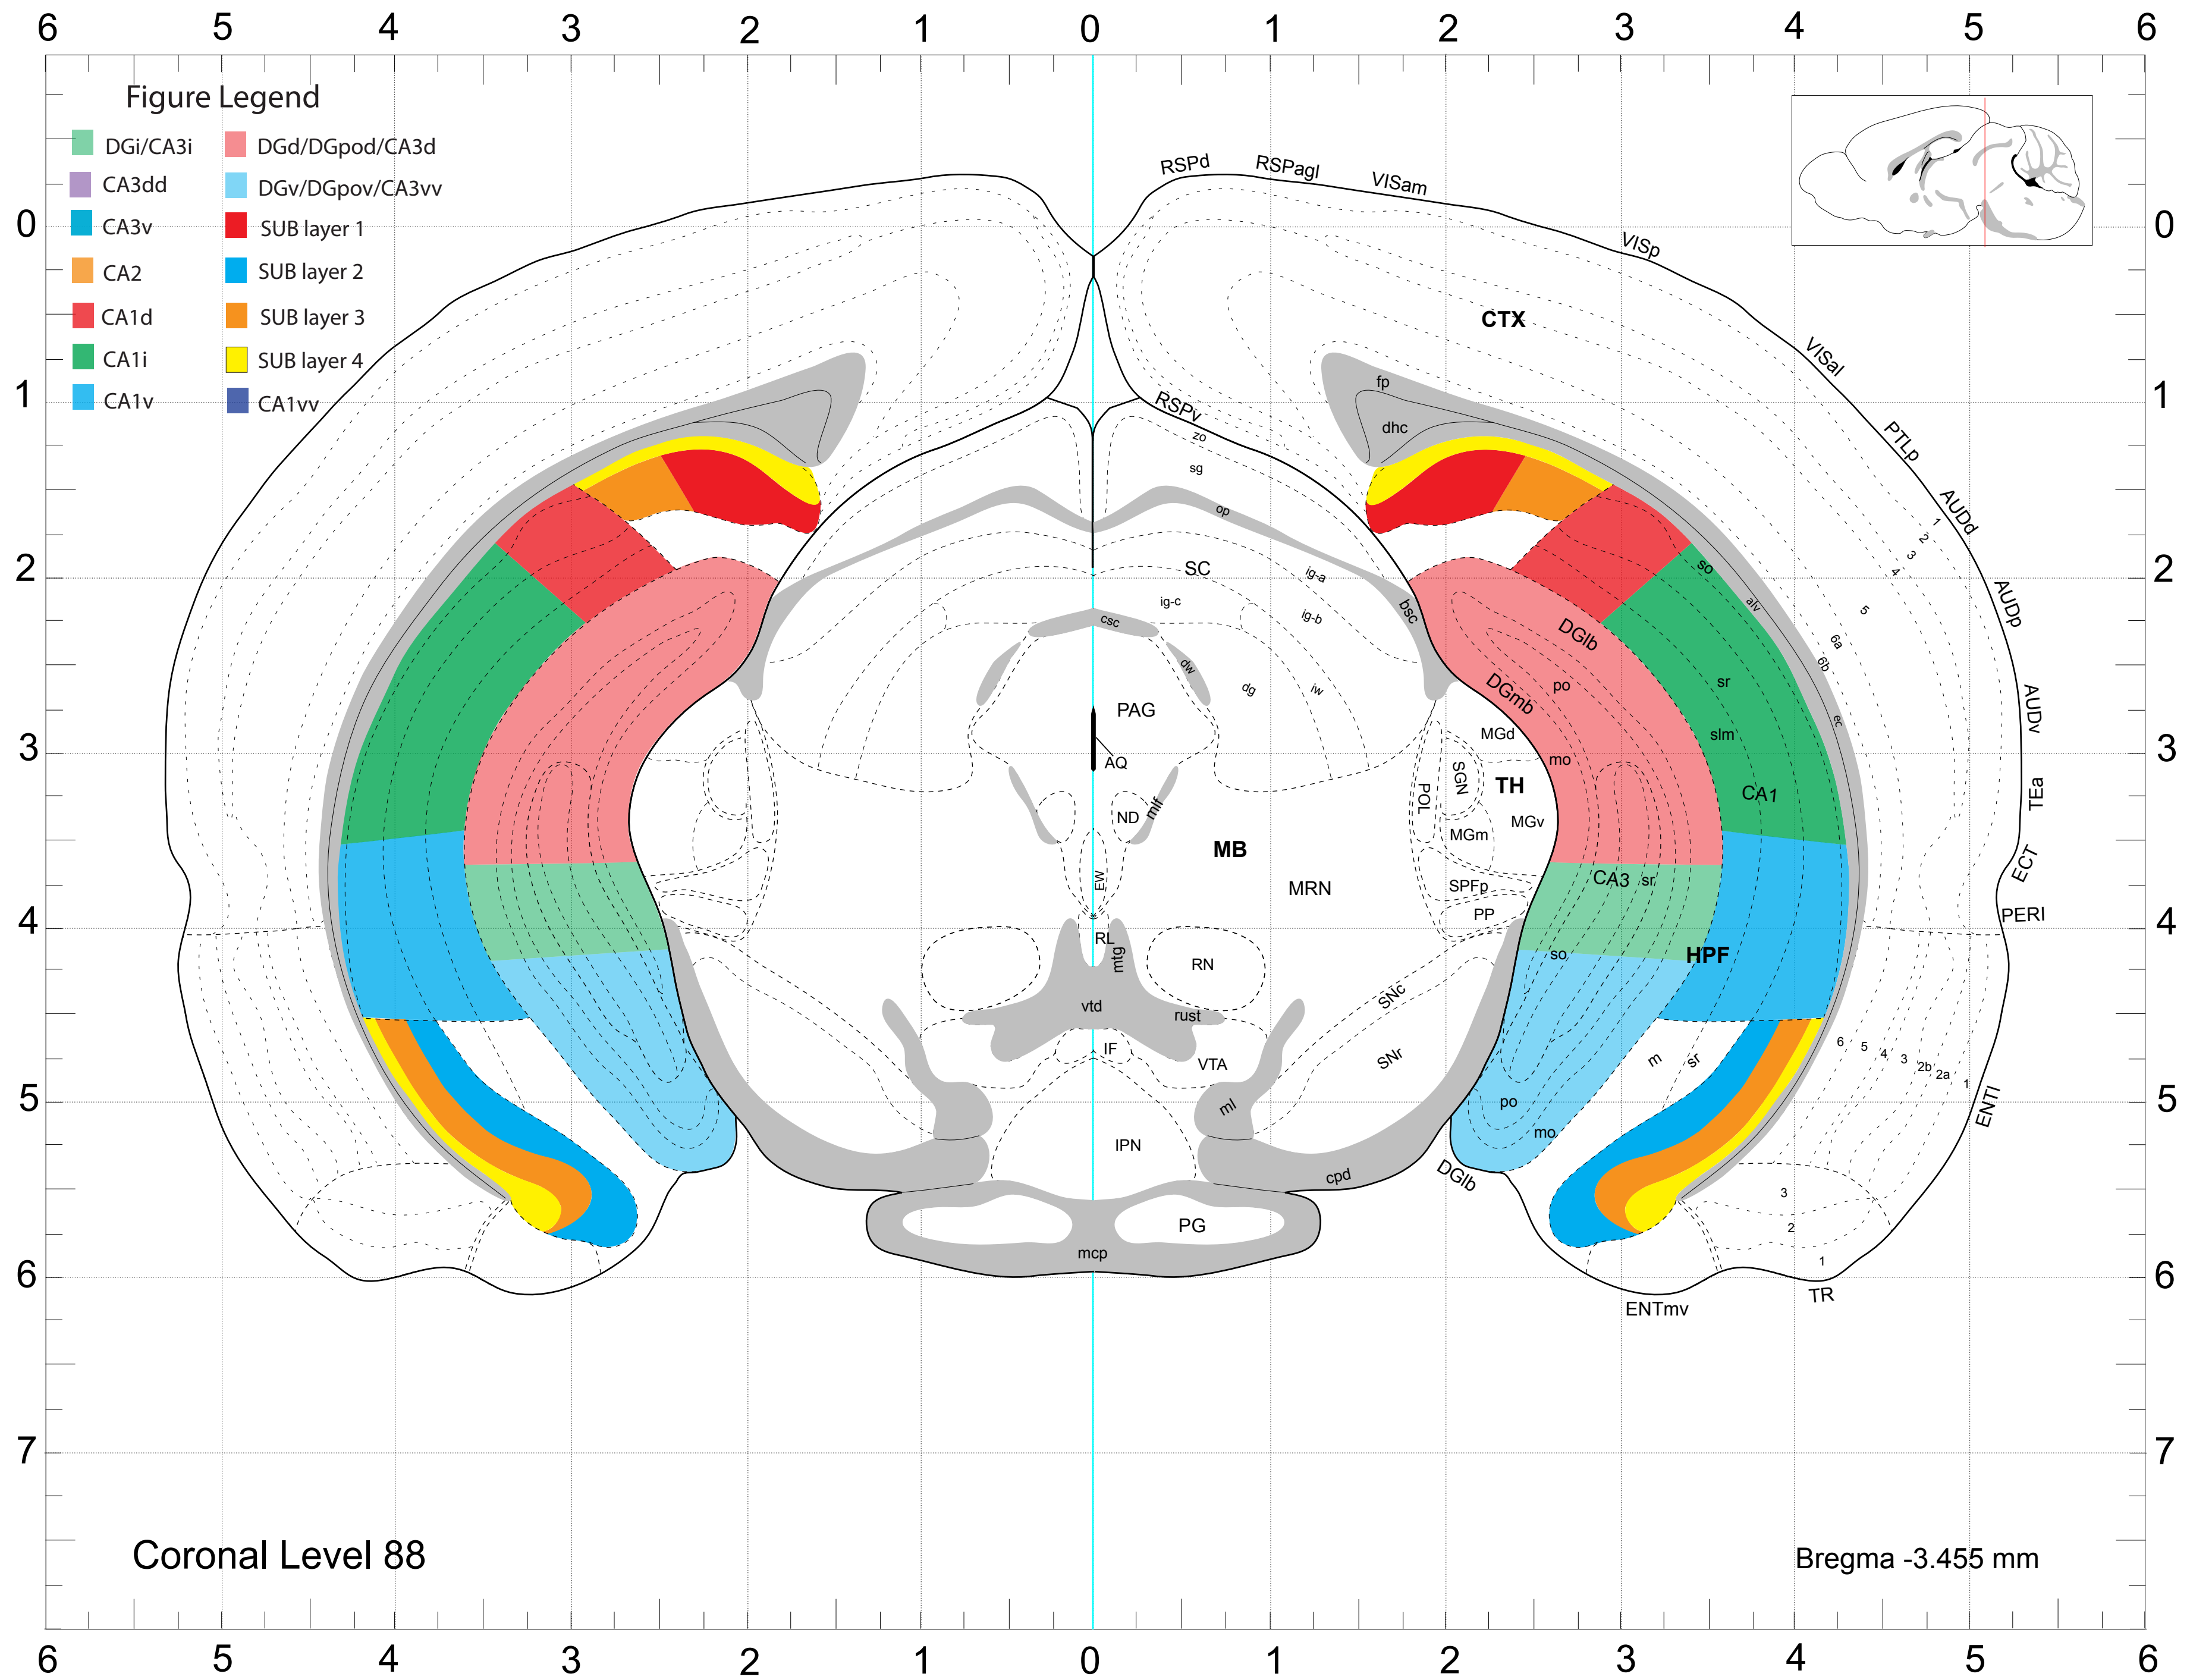

Coronal Level 68

Bregma -1.355 mm

Coronal Level 72

Bregma -1.755 mm

Figure Legend

- DGi/CA3i
- CA3dd
- CA3v
- CA2
- CA1d
- CA1i
- CA1v
- DGd/DGpod/CA3d
- DGv/DGpov/CA3vv
- SUB layer 1
- SUB layer 2
- SUB layer 3
- SUB layer 4
- CA1vv

Coronal Level 80

Bregma -2.555 mm

Figure Legend

- | | |
|---|--|
| ■ DGi/CA3i | ■ DGd/DGpod/CA3d |
| ■ CA3dd | ■ DGv/DGpov/CA3vv |
| ■ CA3v | ■ SUB layer 1 |
| ■ CA2 | ■ SUB layer 2 |
| ■ CA1d | ■ SUB layer 3 |
| ■ CA1i | ■ SUB layer 4 |
| ■ CA1v | ■ CA1vv |

Coronal Level 95

Bregma -4.155 mm

Coronal Level 96

Bregma -4.28 mm