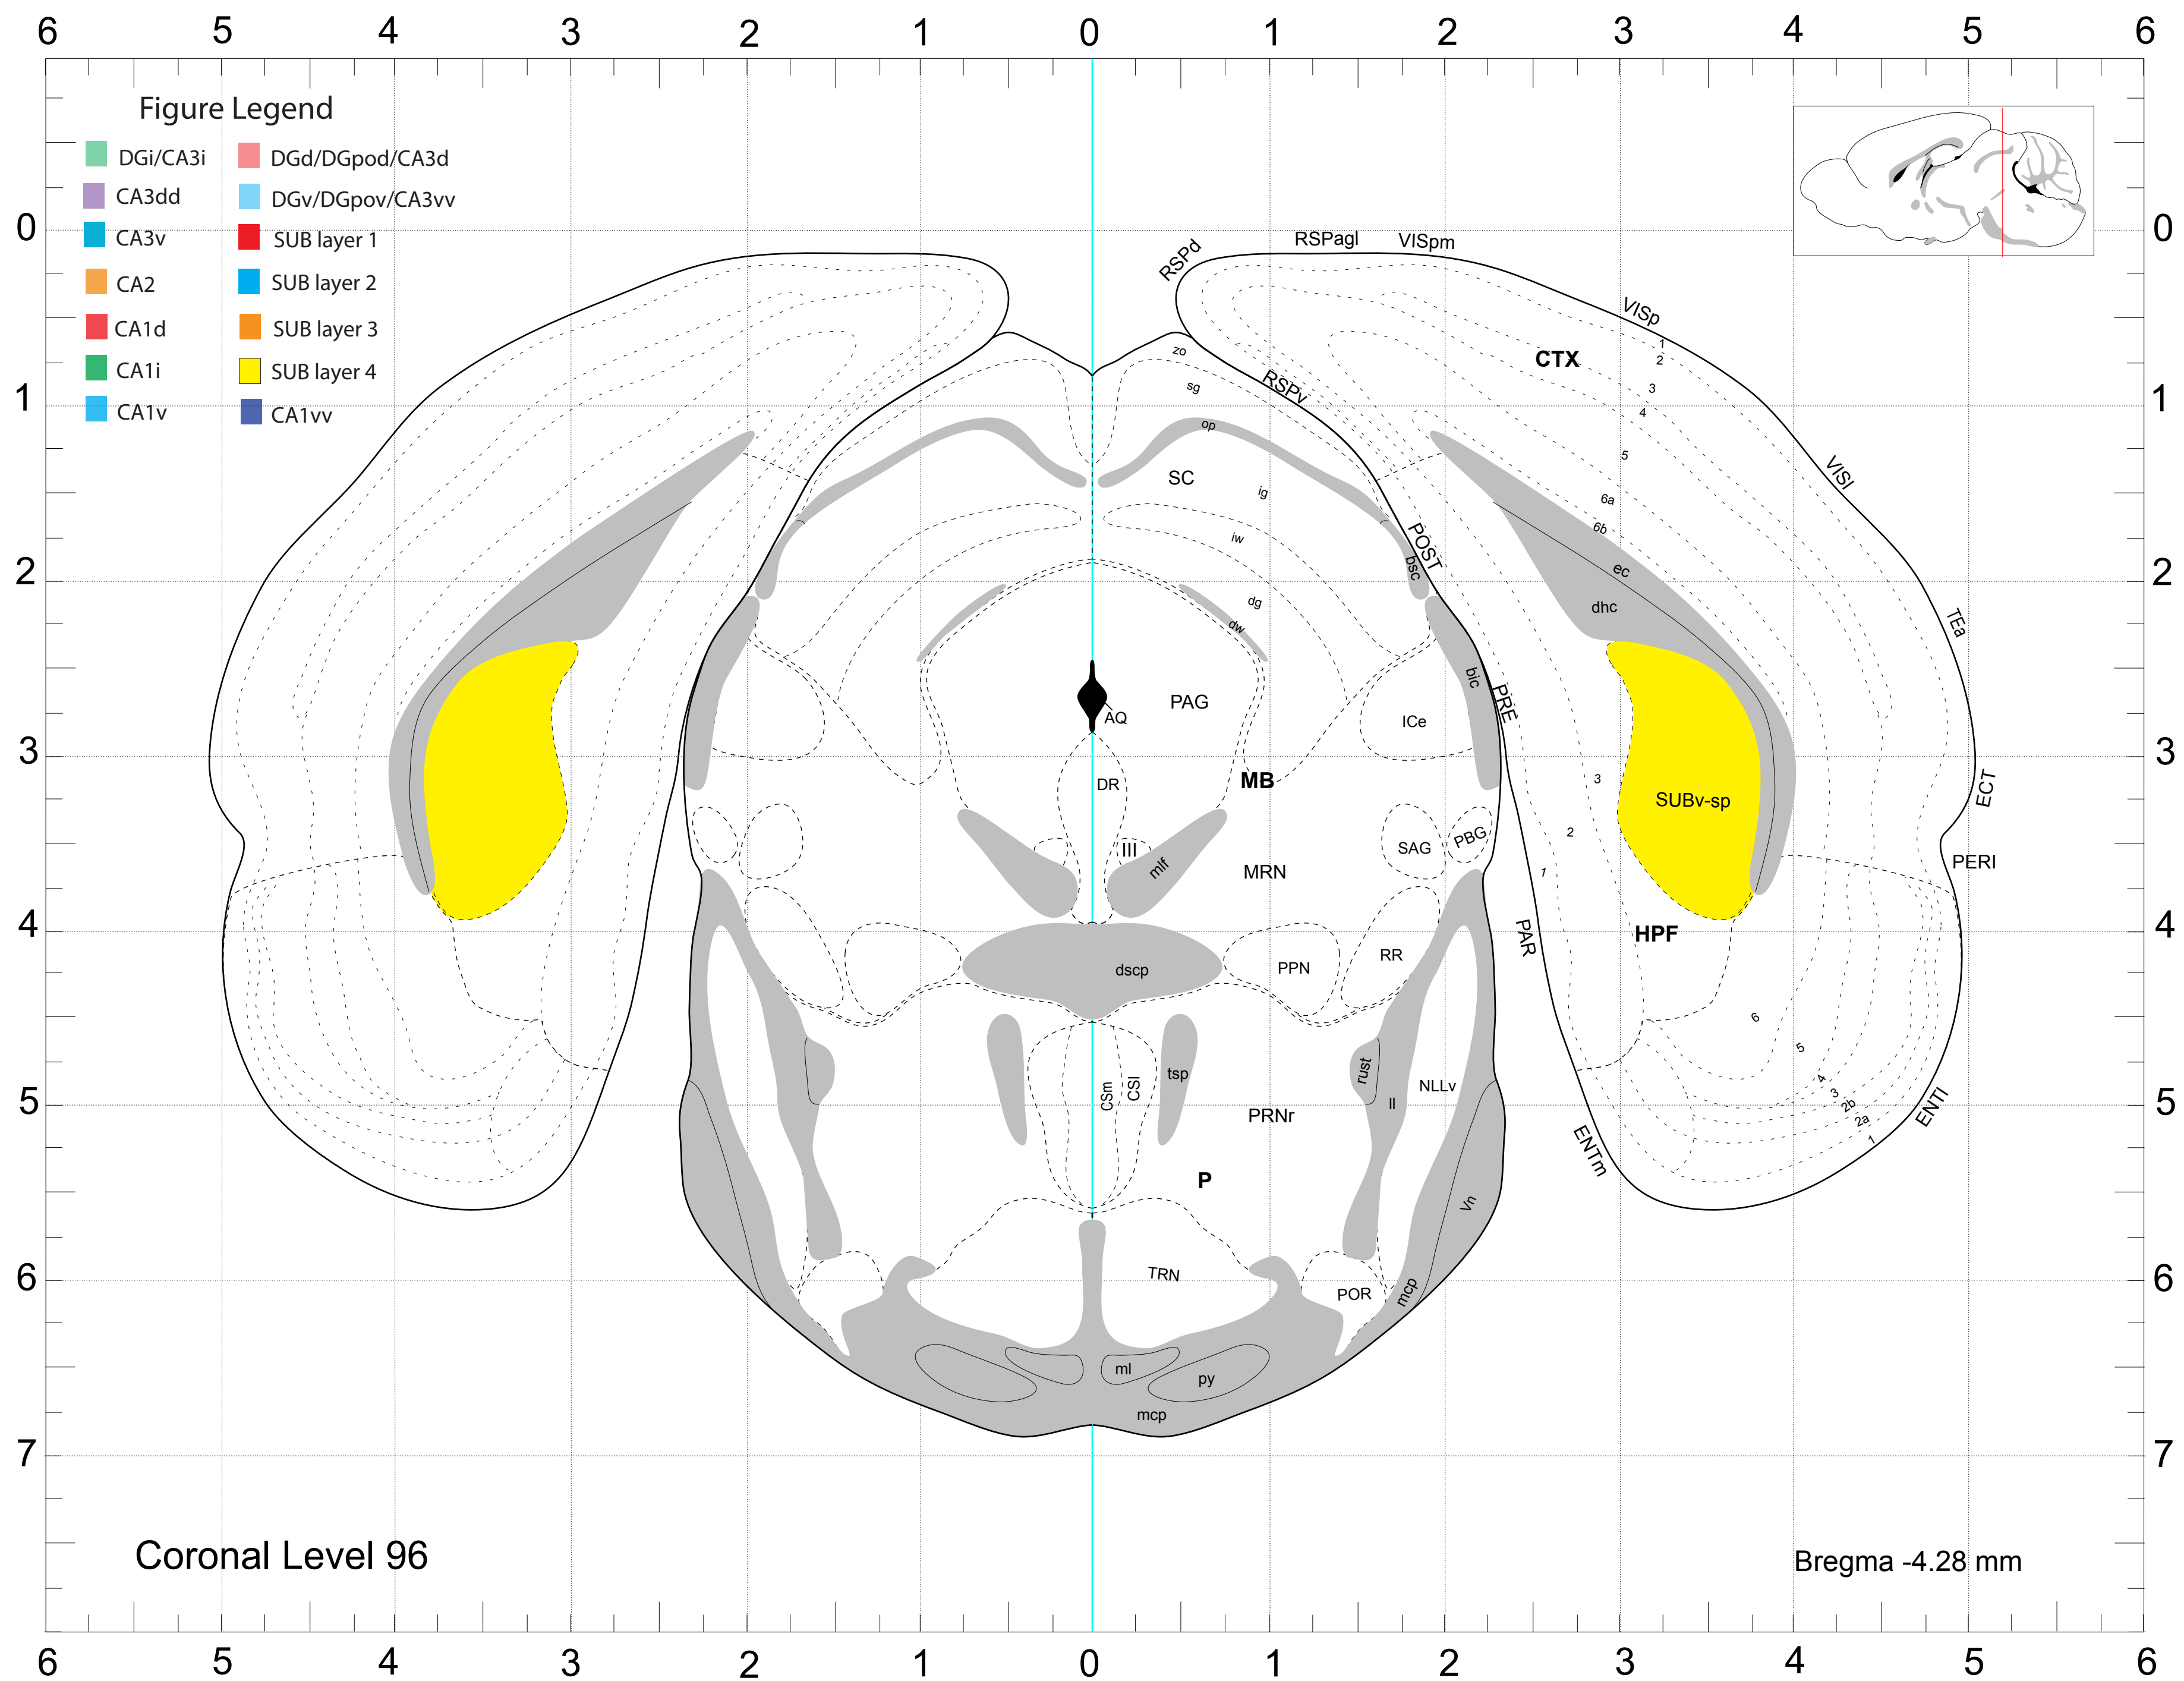

Coronal Level 68

Bregma -1.355 mm

Coronal Level 72

Bregma -1.755 mm

Figure Legend

- DGi/CA3i
- CA3dd
- CA3v
- CA2
- CA1d
- CA1i
- CA1v
- DGd/DGpod/CA3d
- DGv/DGpov/CA3vv
- SUB layer 1
- SUB layer 2
- SUB layer 3
- SUB layer 4
- CA1vv

Coronal Level 80

Bregma -2.555 mm

Figure Legend

- | | |
|---|--|
| ■ DGi/CA3i | ■ DGd/DGpod/CA3d |
| ■ CA3dd | ■ DGv/DGpov/CA3vv |
| ■ CA3v | ■ SUB layer 1 |
| ■ CA2 | ■ SUB layer 2 |
| ■ CA1d | ■ SUB layer 3 |
| ■ CA1i | ■ SUB layer 4 |
| ■ CA1v | ■ CA1vv |

Coronal Level 95

Bregma -4.155 mm

Coronal Level 96

Bregma -4.28 mm