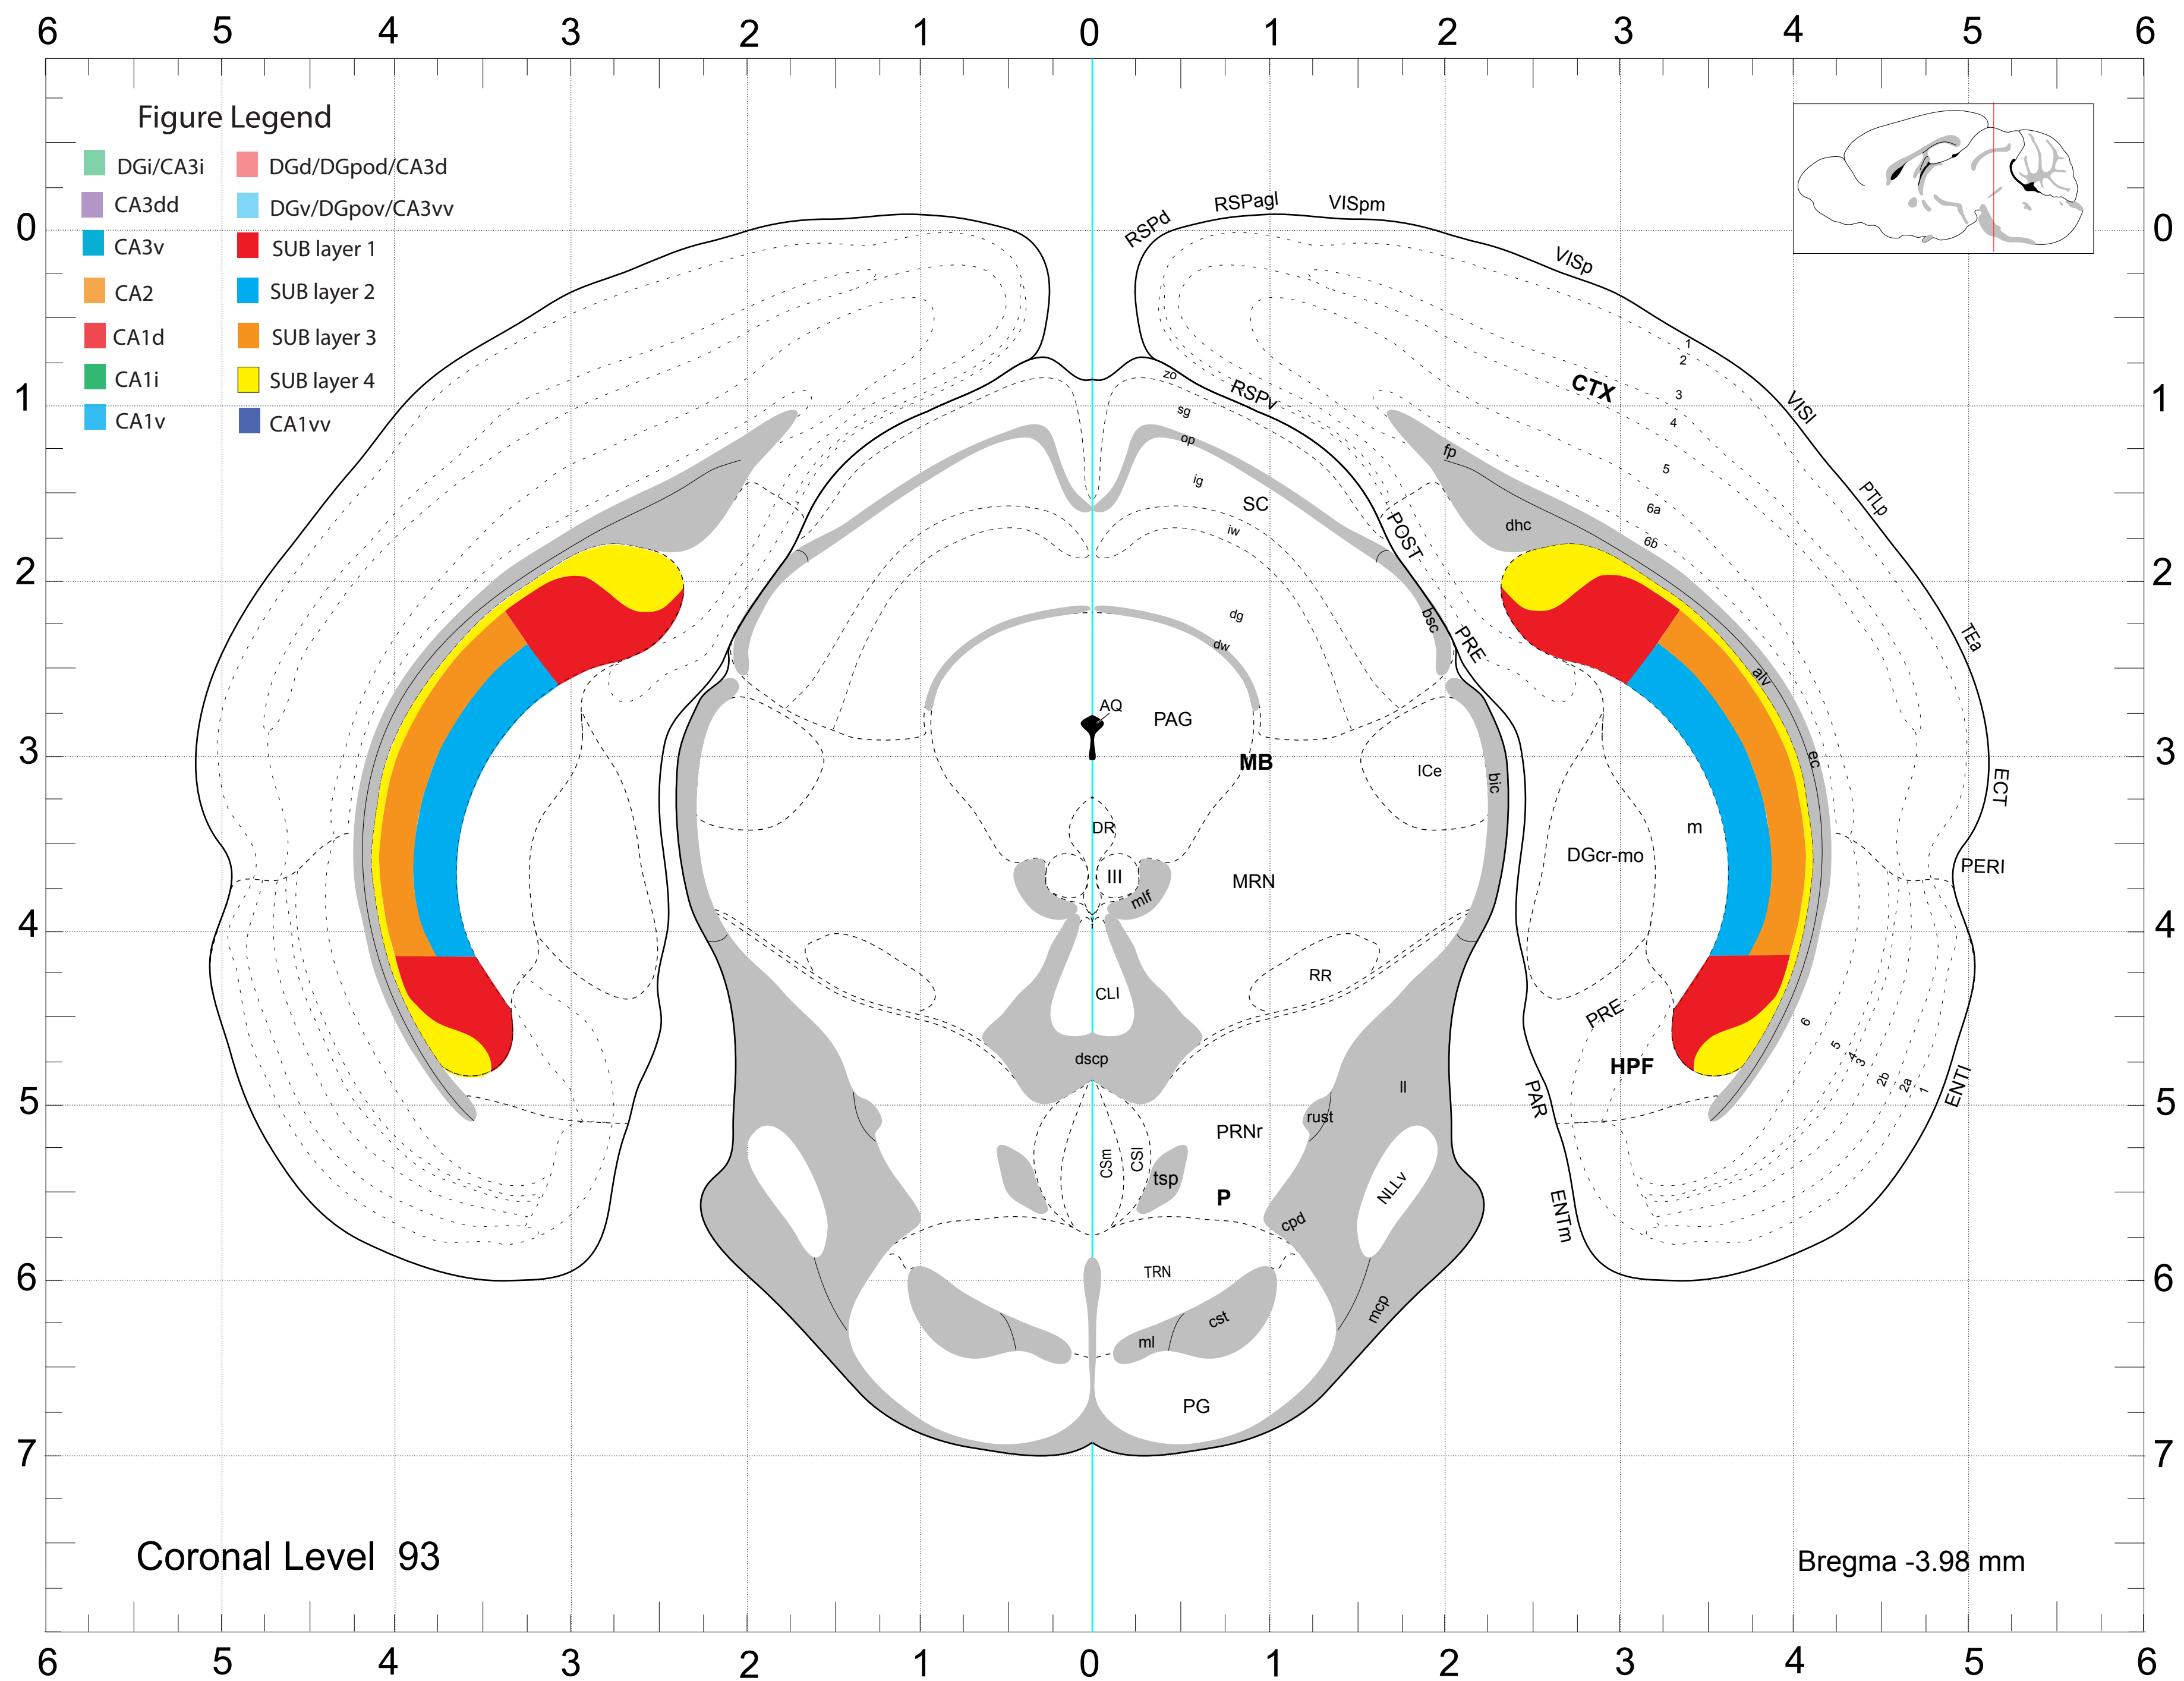

Coronal Level 68

Bregma -1.355 mm

Coronal Level 72

Bregma -1.755 mm

Figure Legend

- DGi/CA3i
- CA3dd
- CA3v
- CA2
- CA1d
- CA1i
- CA1v
- DGd/DGpod/CA3d
- DGv/DGpov/CA3vv
- SUB layer 1
- SUB layer 2
- SUB layer 3
- SUB layer 4
- CA1vv

Coronal Level 80

Bregma -2.555 mm

Figure Legend

- | | |
|---|--|
| ■ DGi/CA3i | ■ DGd/DGpod/CA3d |
| ■ CA3dd | ■ DGv/DGpov/CA3vv |
| ■ CA3v | ■ SUB layer 1 |
| ■ CA2 | ■ SUB layer 2 |
| ■ CA1d | ■ SUB layer 3 |
| ■ CA1i | ■ SUB layer 4 |
| ■ CA1v | ■ CA1vv |

Coronal Level 95

Bregma -4.155 mm

Coronal Level 96

Bregma -4.28 mm