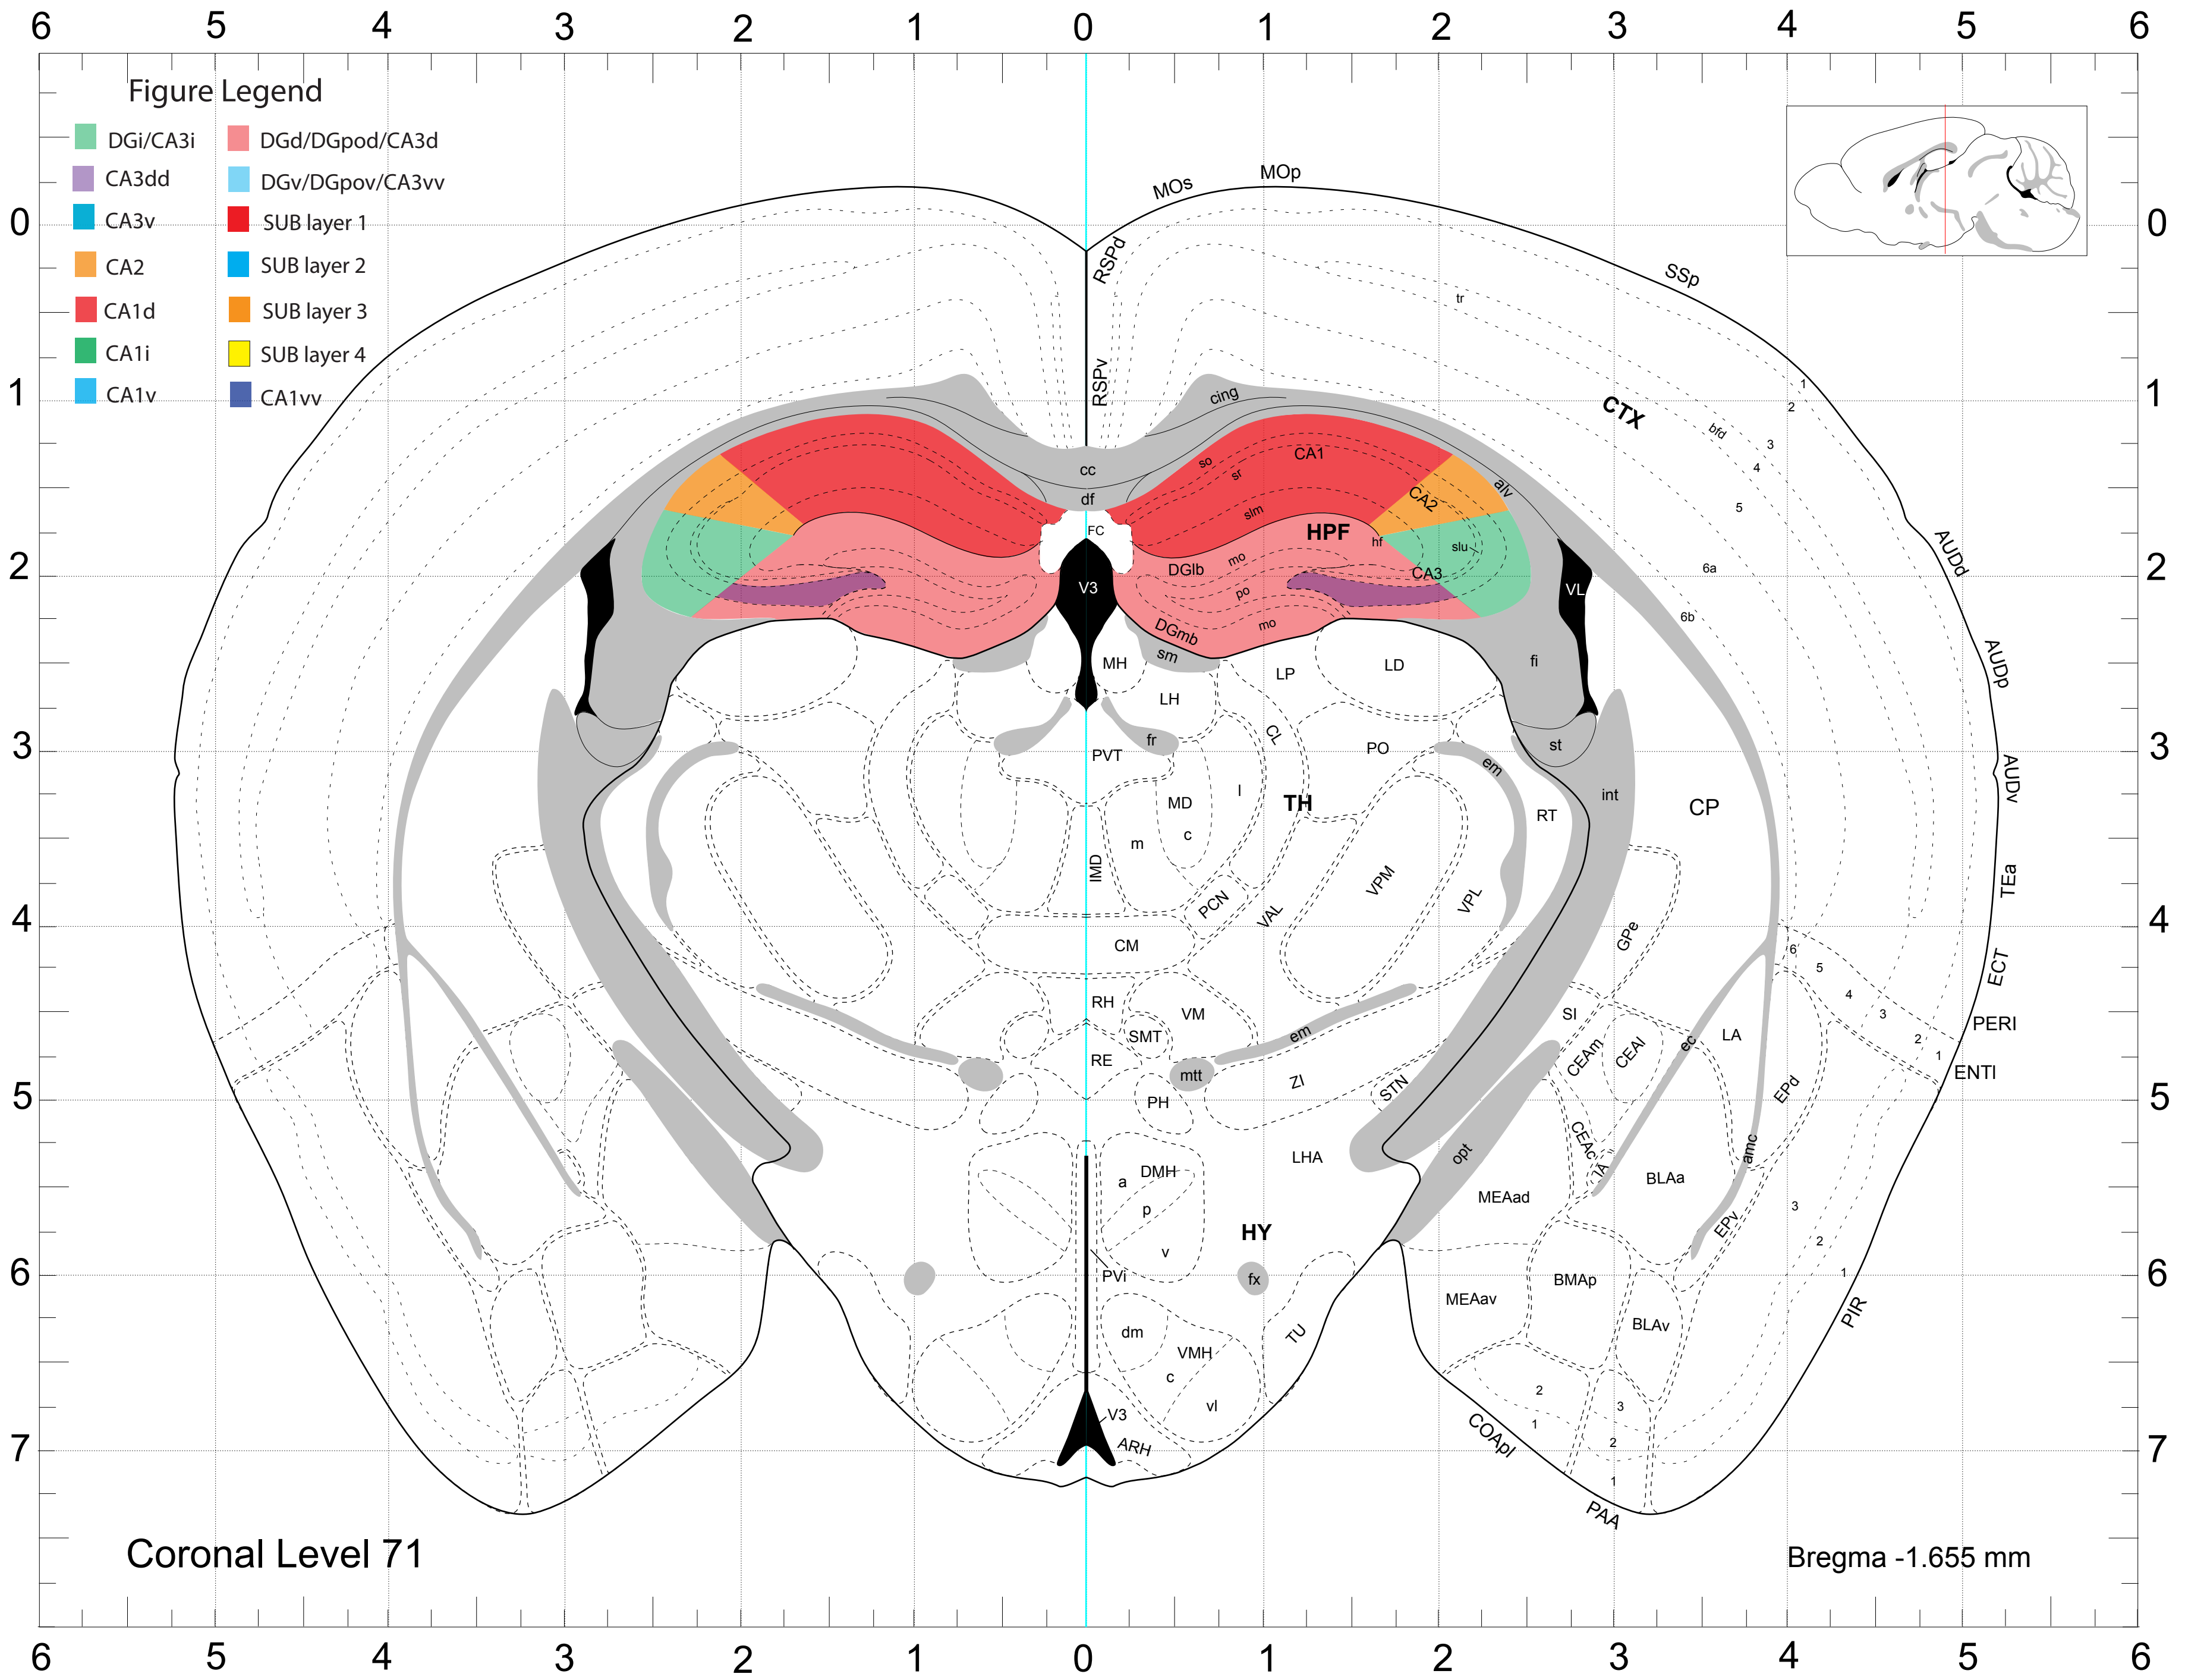

Coronal Level 68

Bregma -1.355 mm

Coronal Level 72

Bregma -1.755 mm

Figure Legend

- DGi/CA3i
- CA3dd
- CA3v
- CA2
- CA1d
- CA1i
- CA1v
- DGd/DGpod/CA3d
- DGv/DGpov/CA3vv
- SUB layer 1
- SUB layer 2
- SUB layer 3
- SUB layer 4
- CA1vv

Coronal Level 80

Bregma -2.555 mm

Figure Legend

- | | |
|---|--|
| ■ DGi/CA3i | ■ DGd/DGpod/CA3d |
| ■ CA3dd | ■ DGv/DGpov/CA3vv |
| ■ CA3v | ■ SUB layer 1 |
| ■ CA2 | ■ SUB layer 2 |
| ■ CA1d | ■ SUB layer 3 |
| ■ CA1i | ■ SUB layer 4 |
| ■ CA1v | ■ CA1vv |

Coronal Level 95

Bregma -4.155 mm

Coronal Level 96

Bregma -4.28 mm