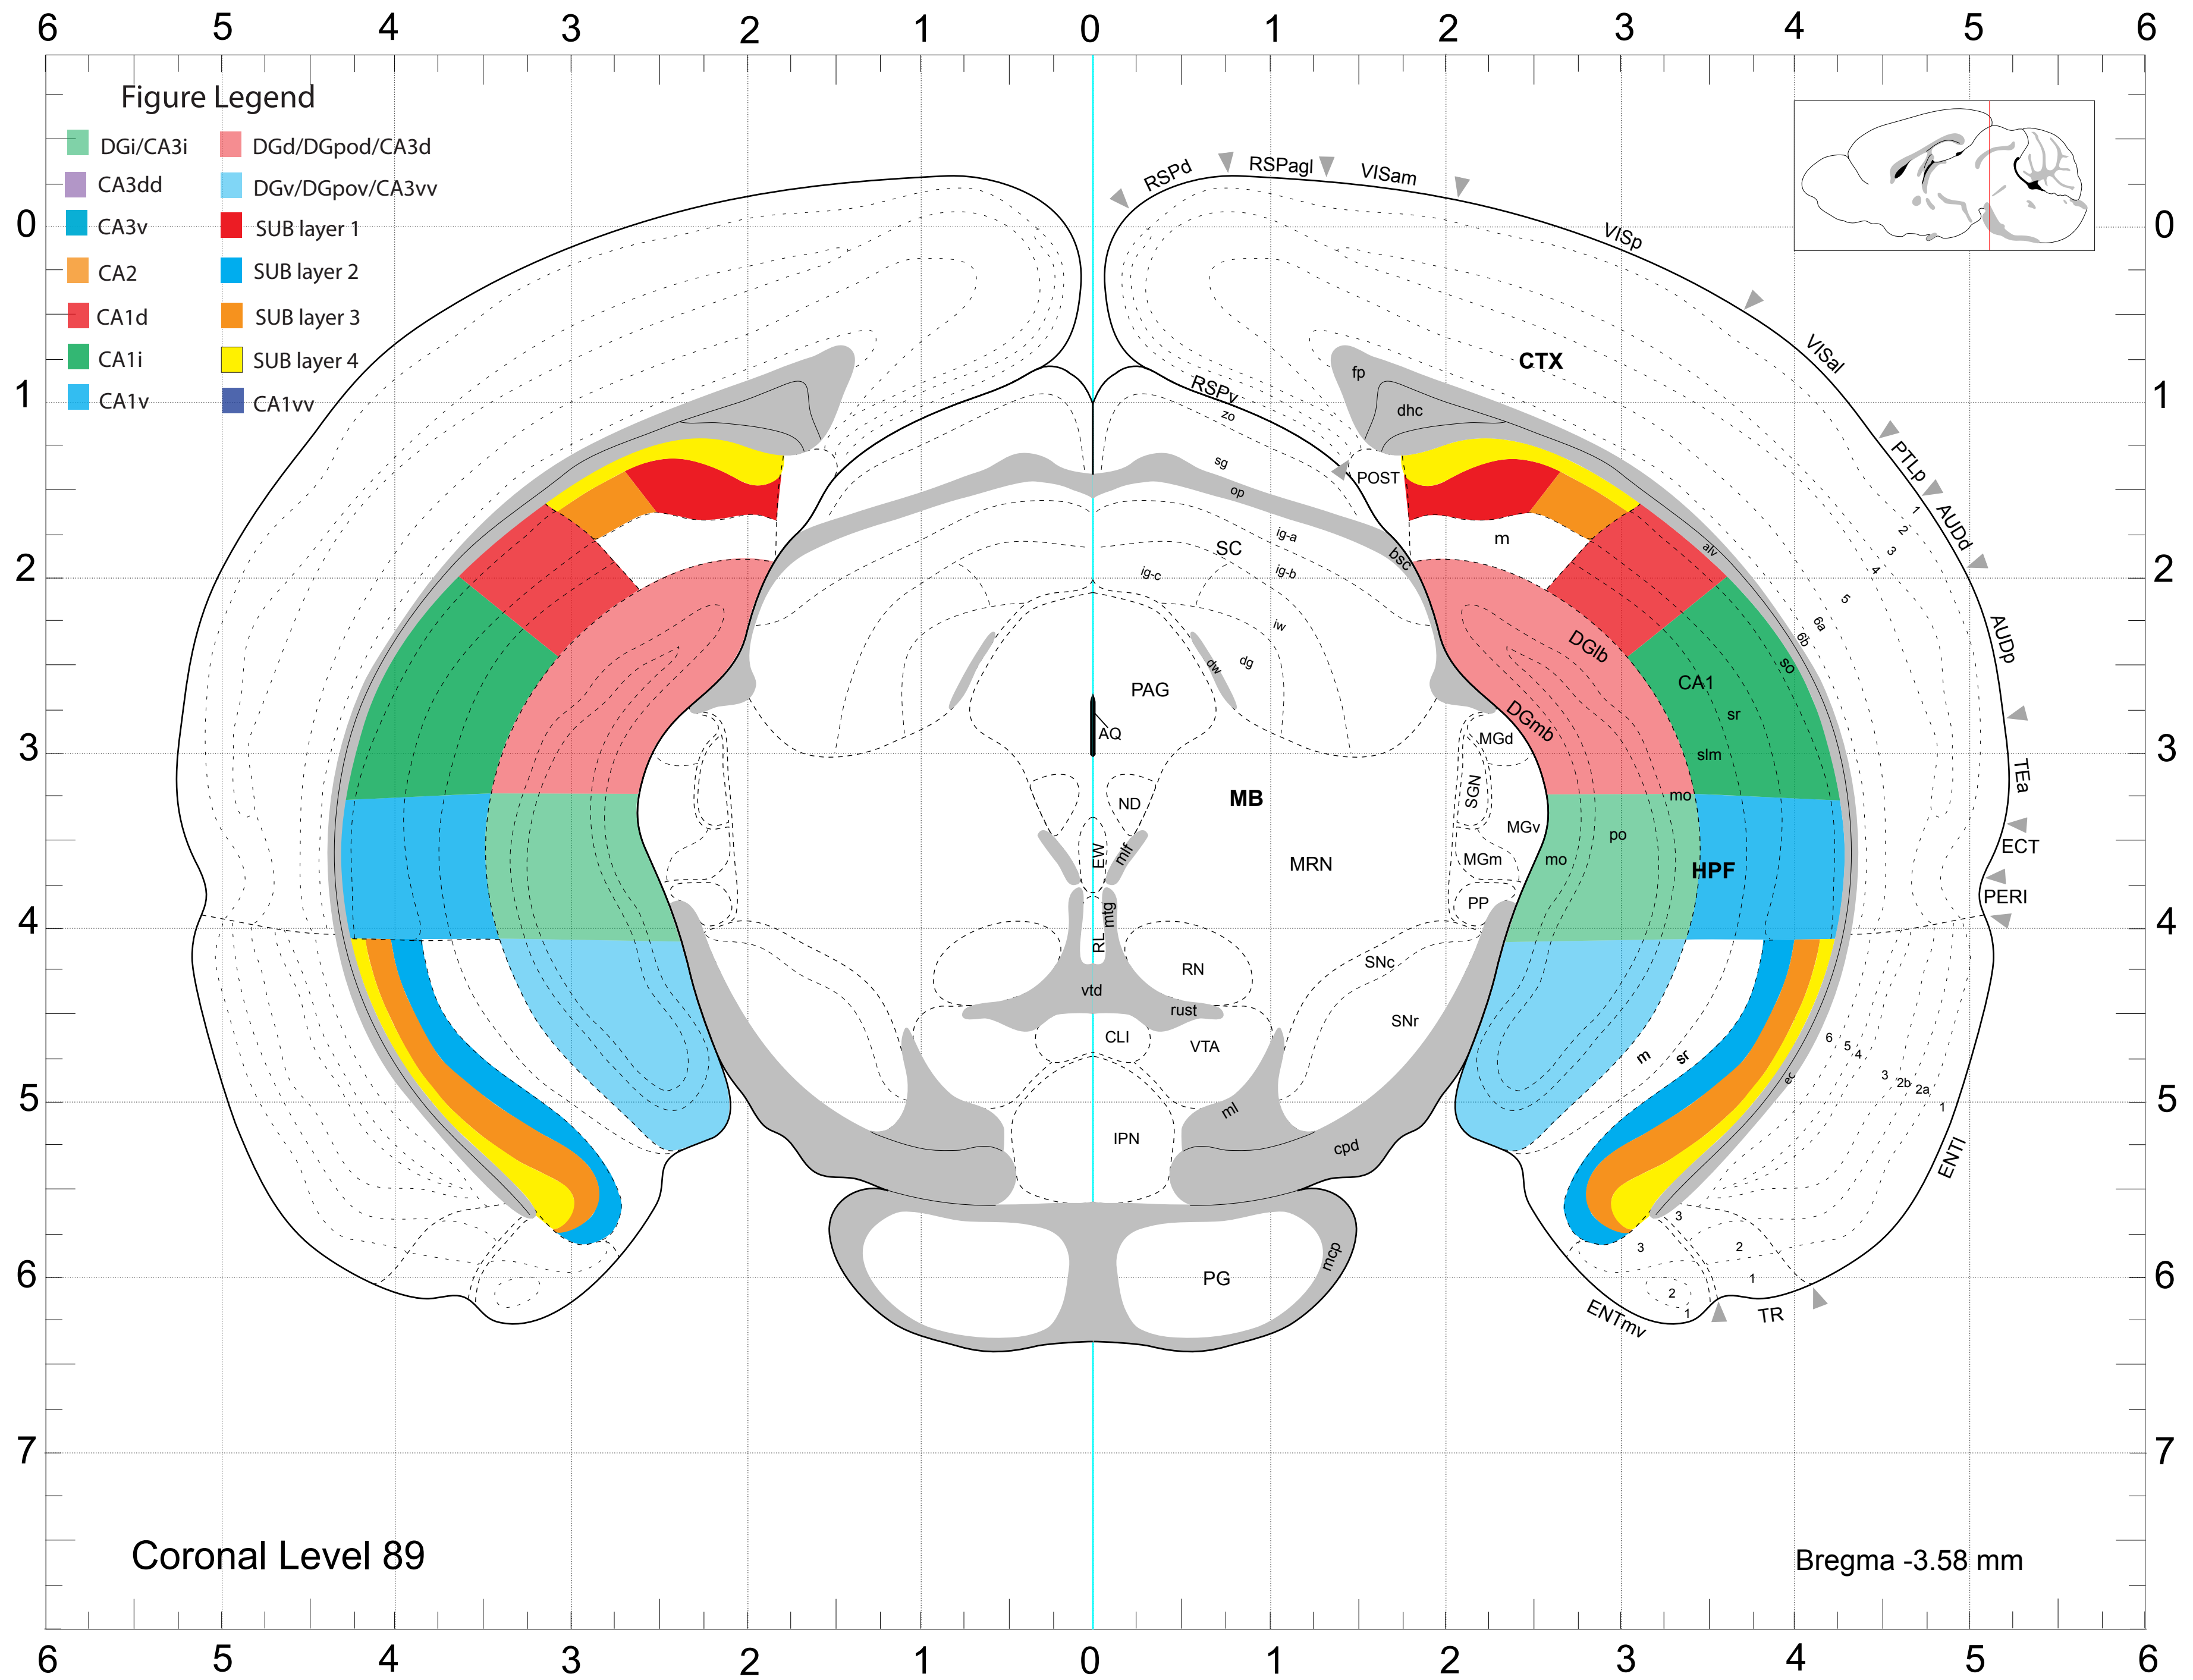

Coronal Level 68

Bregma -1.355 mm

Coronal Level 72

Bregma -1.755 mm

Figure Legend

- DGi/CA3i
- CA3dd
- CA3v
- CA2
- CA1d
- CA1i
- CA1v
- DGd/DGpod/CA3d
- DGv/DGpov/CA3vv
- SUB layer 1
- SUB layer 2
- SUB layer 3
- SUB layer 4
- CA1vv

Coronal Level 80

Bregma -2.555 mm

Figure Legend

- | | |
|---|--|
| ■ DGi/CA3i | ■ DGd/DGpod/CA3d |
| ■ CA3dd | ■ DGv/DGpov/CA3vv |
| ■ CA3v | ■ SUB layer 1 |
| ■ CA2 | ■ SUB layer 2 |
| ■ CA1d | ■ SUB layer 3 |
| ■ CA1i | ■ SUB layer 4 |
| ■ CA1v | ■ CA1vv |

Coronal Level 95

Bregma -4.155 mm

Coronal Level 96

Bregma -4.28 mm