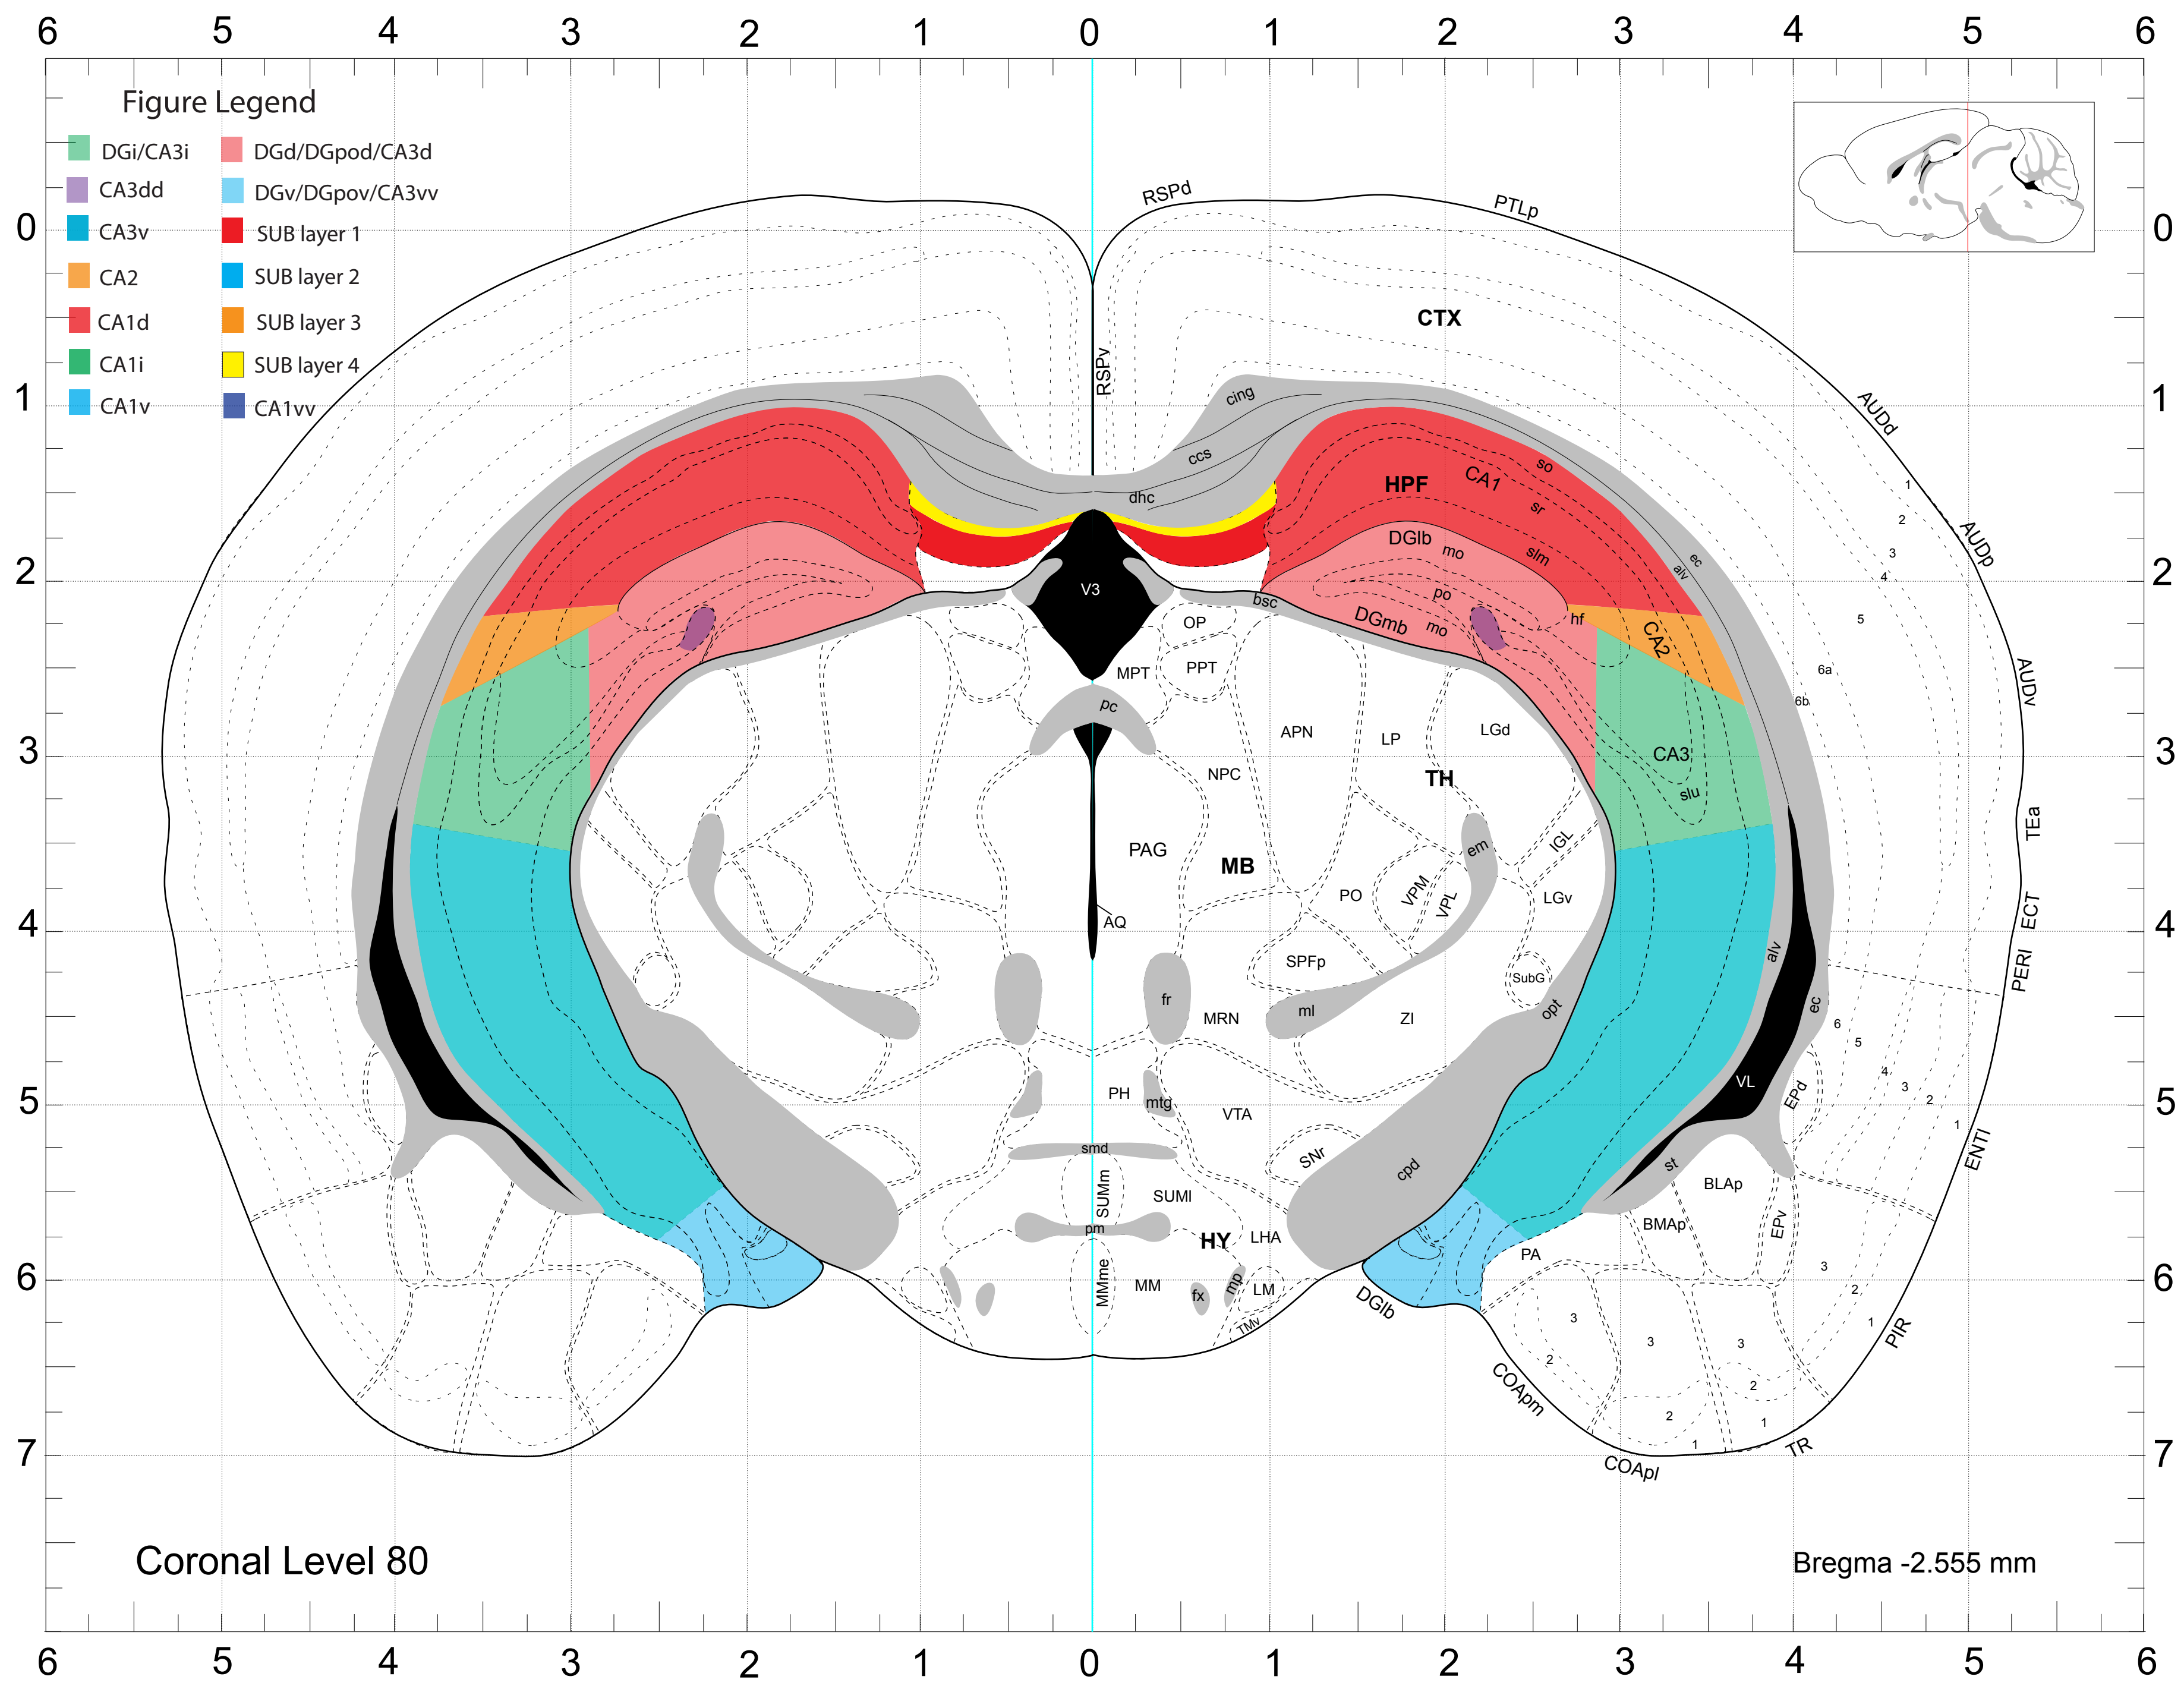

Coronal Level 68

Bregma -1.355 mm

Coronal Level 72

Bregma -1.755 mm

Figure Legend

- DGi/CA3i
- CA3dd
- CA3v
- CA2
- CA1d
- CA1i
- CA1v
- DGd/DGpod/CA3d
- DGv/DGpov/CA3vv
- SUB layer 1
- SUB layer 2
- SUB layer 3
- SUB layer 4
- CA1vv

Coronal Level 80

Bregma -2.555 mm

Figure Legend

- | | |
|---|--|
| ■ DGi/CA3i | ■ DGd/DGpod/CA3d |
| ■ CA3dd | ■ DGv/DGpov/CA3vv |
| ■ CA3v | ■ SUB layer 1 |
| ■ CA2 | ■ SUB layer 2 |
| ■ CA1d | ■ SUB layer 3 |
| ■ CA1i | ■ SUB layer 4 |
| ■ CA1v | ■ CA1vv |

Coronal Level 95

Bregma -4.155 mm

Coronal Level 96

Bregma -4.28 mm