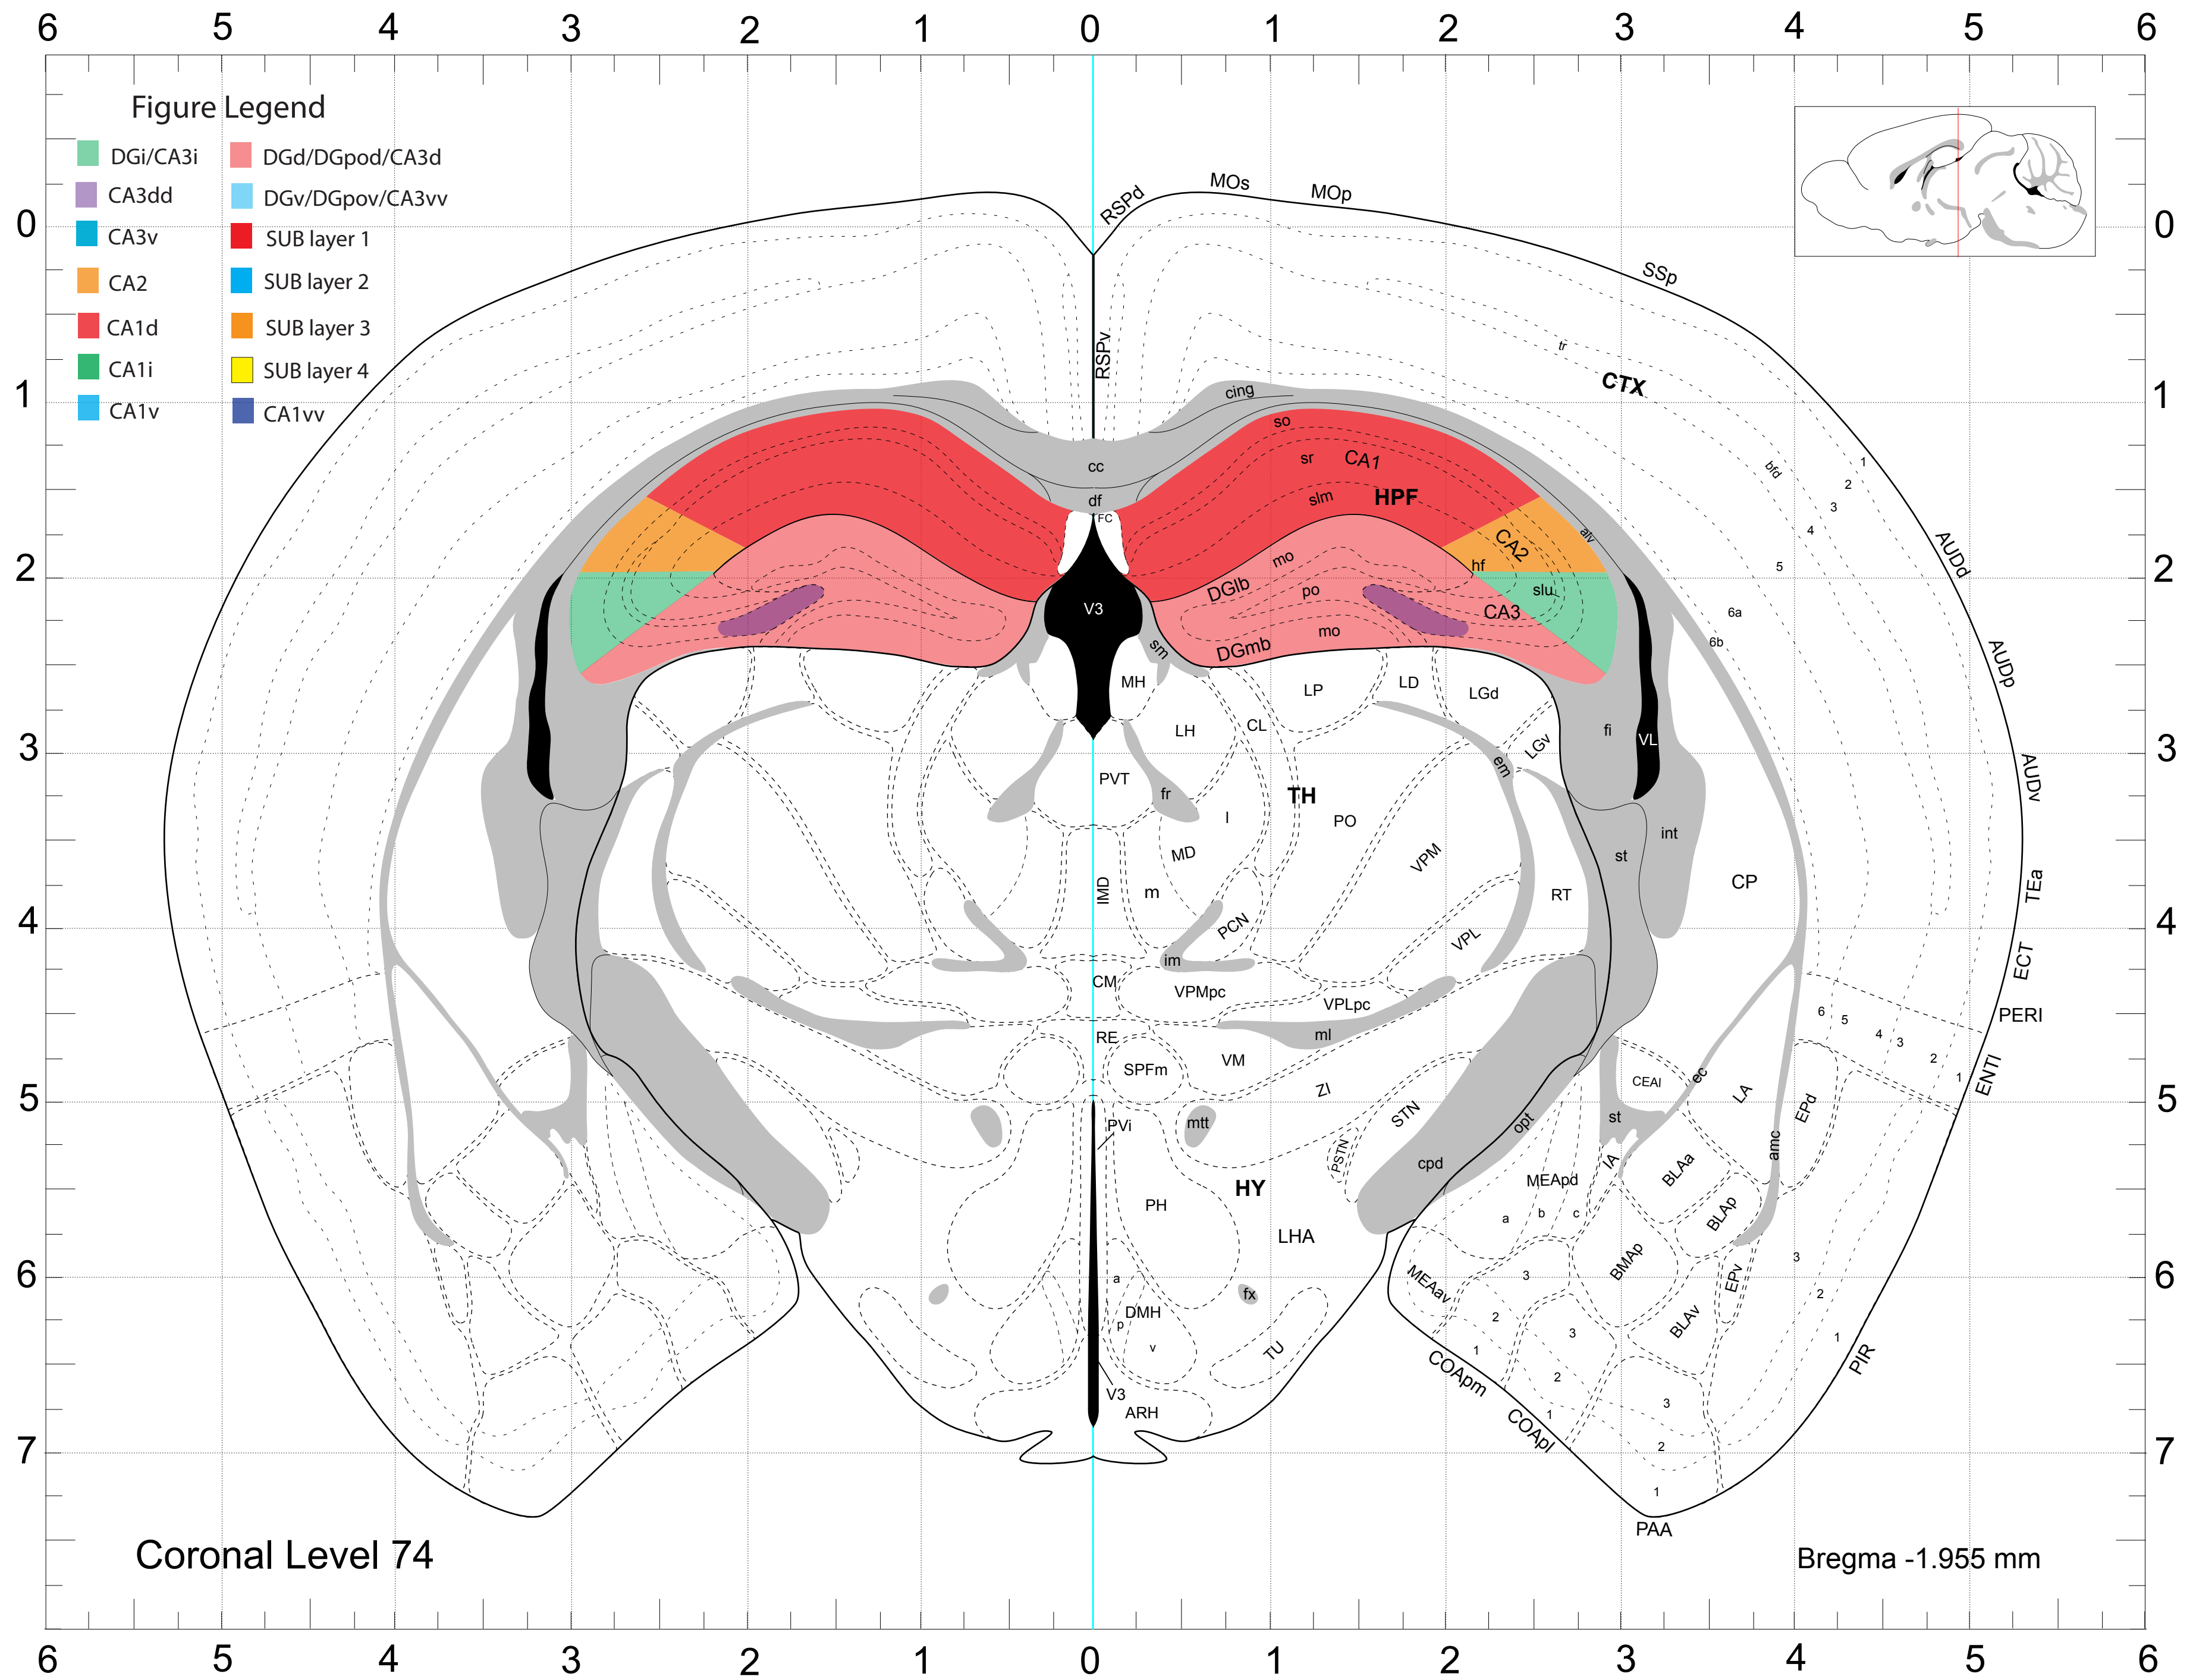

Coronal Level 68

Bregma -1.355 mm

Coronal Level 72

Bregma -1.755 mm

Figure Legend

- DGi/CA3i
- CA3dd
- CA3v
- CA2
- CA1d
- CA1i
- CA1v
- DGd/DGpod/CA3d
- DGv/DGpov/CA3vv
- SUB layer 1
- SUB layer 2
- SUB layer 3
- SUB layer 4
- CA1vv

Coronal Level 80

Bregma -2.555 mm

Figure Legend

- | | |
|---|--|
| ■ DGi/CA3i | ■ DGd/DGpod/CA3d |
| ■ CA3dd | ■ DGv/DGpov/CA3vv |
| ■ CA3v | ■ SUB layer 1 |
| ■ CA2 | ■ SUB layer 2 |
| ■ CA1d | ■ SUB layer 3 |
| ■ CA1i | ■ SUB layer 4 |
| ■ CA1v | ■ CA1vv |

Coronal Level 95

Bregma -4.155 mm

Coronal Level 96

Bregma -4.28 mm