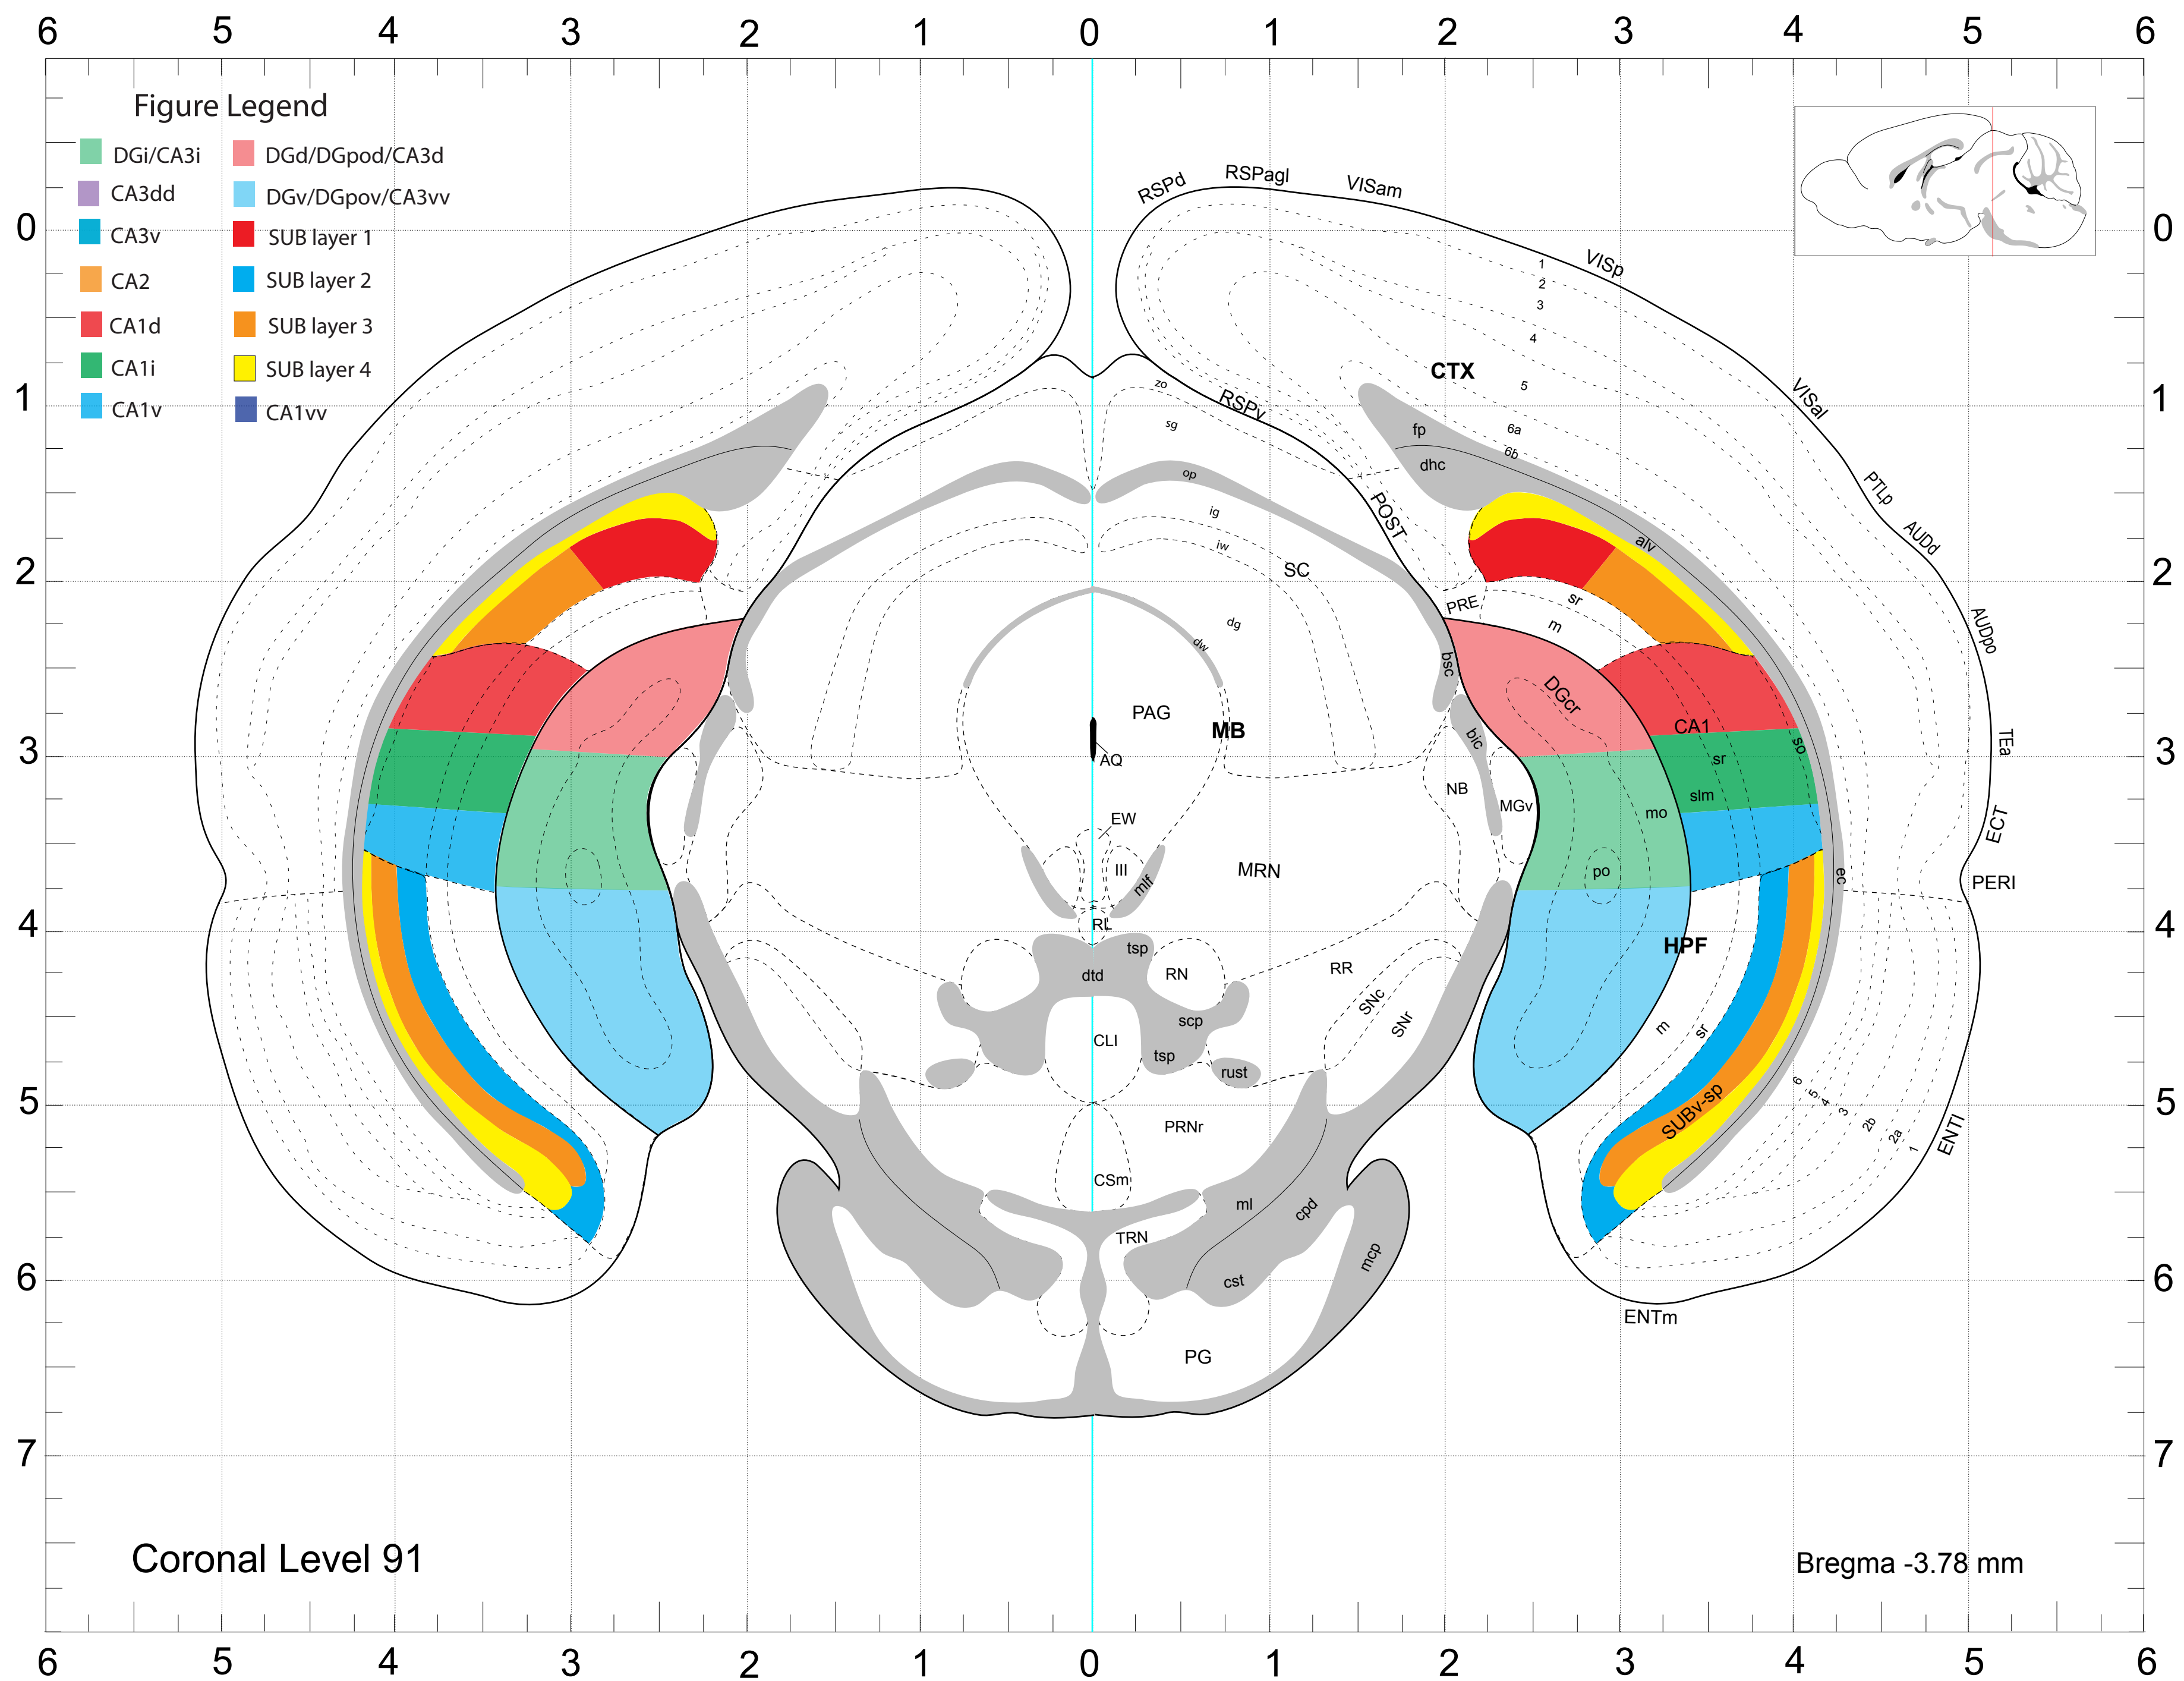

Coronal Level 68

Bregma -1.355 mm

Coronal Level 72

Bregma -1.755 mm

Figure Legend

- DGi/CA3i
- CA3dd
- CA3v
- CA2
- CA1d
- CA1i
- CA1v
- DGd/DGpod/CA3d
- DGv/DGpov/CA3vv
- SUB layer 1
- SUB layer 2
- SUB layer 3
- SUB layer 4
- CA1vv

Coronal Level 80

Bregma -2.555 mm

Figure Legend

- | | |
|---|--|
| ■ DGi/CA3i | ■ DGd/DGpod/CA3d |
| ■ CA3dd | ■ DGv/DGpov/CA3vv |
| ■ CA3v | ■ SUB layer 1 |
| ■ CA2 | ■ SUB layer 2 |
| ■ CA1d | ■ SUB layer 3 |
| ■ CA1i | ■ SUB layer 4 |
| ■ CA1v | ■ CA1vv |

Coronal Level 95

Bregma -4.155 mm

Coronal Level 96

Bregma -4.28 mm